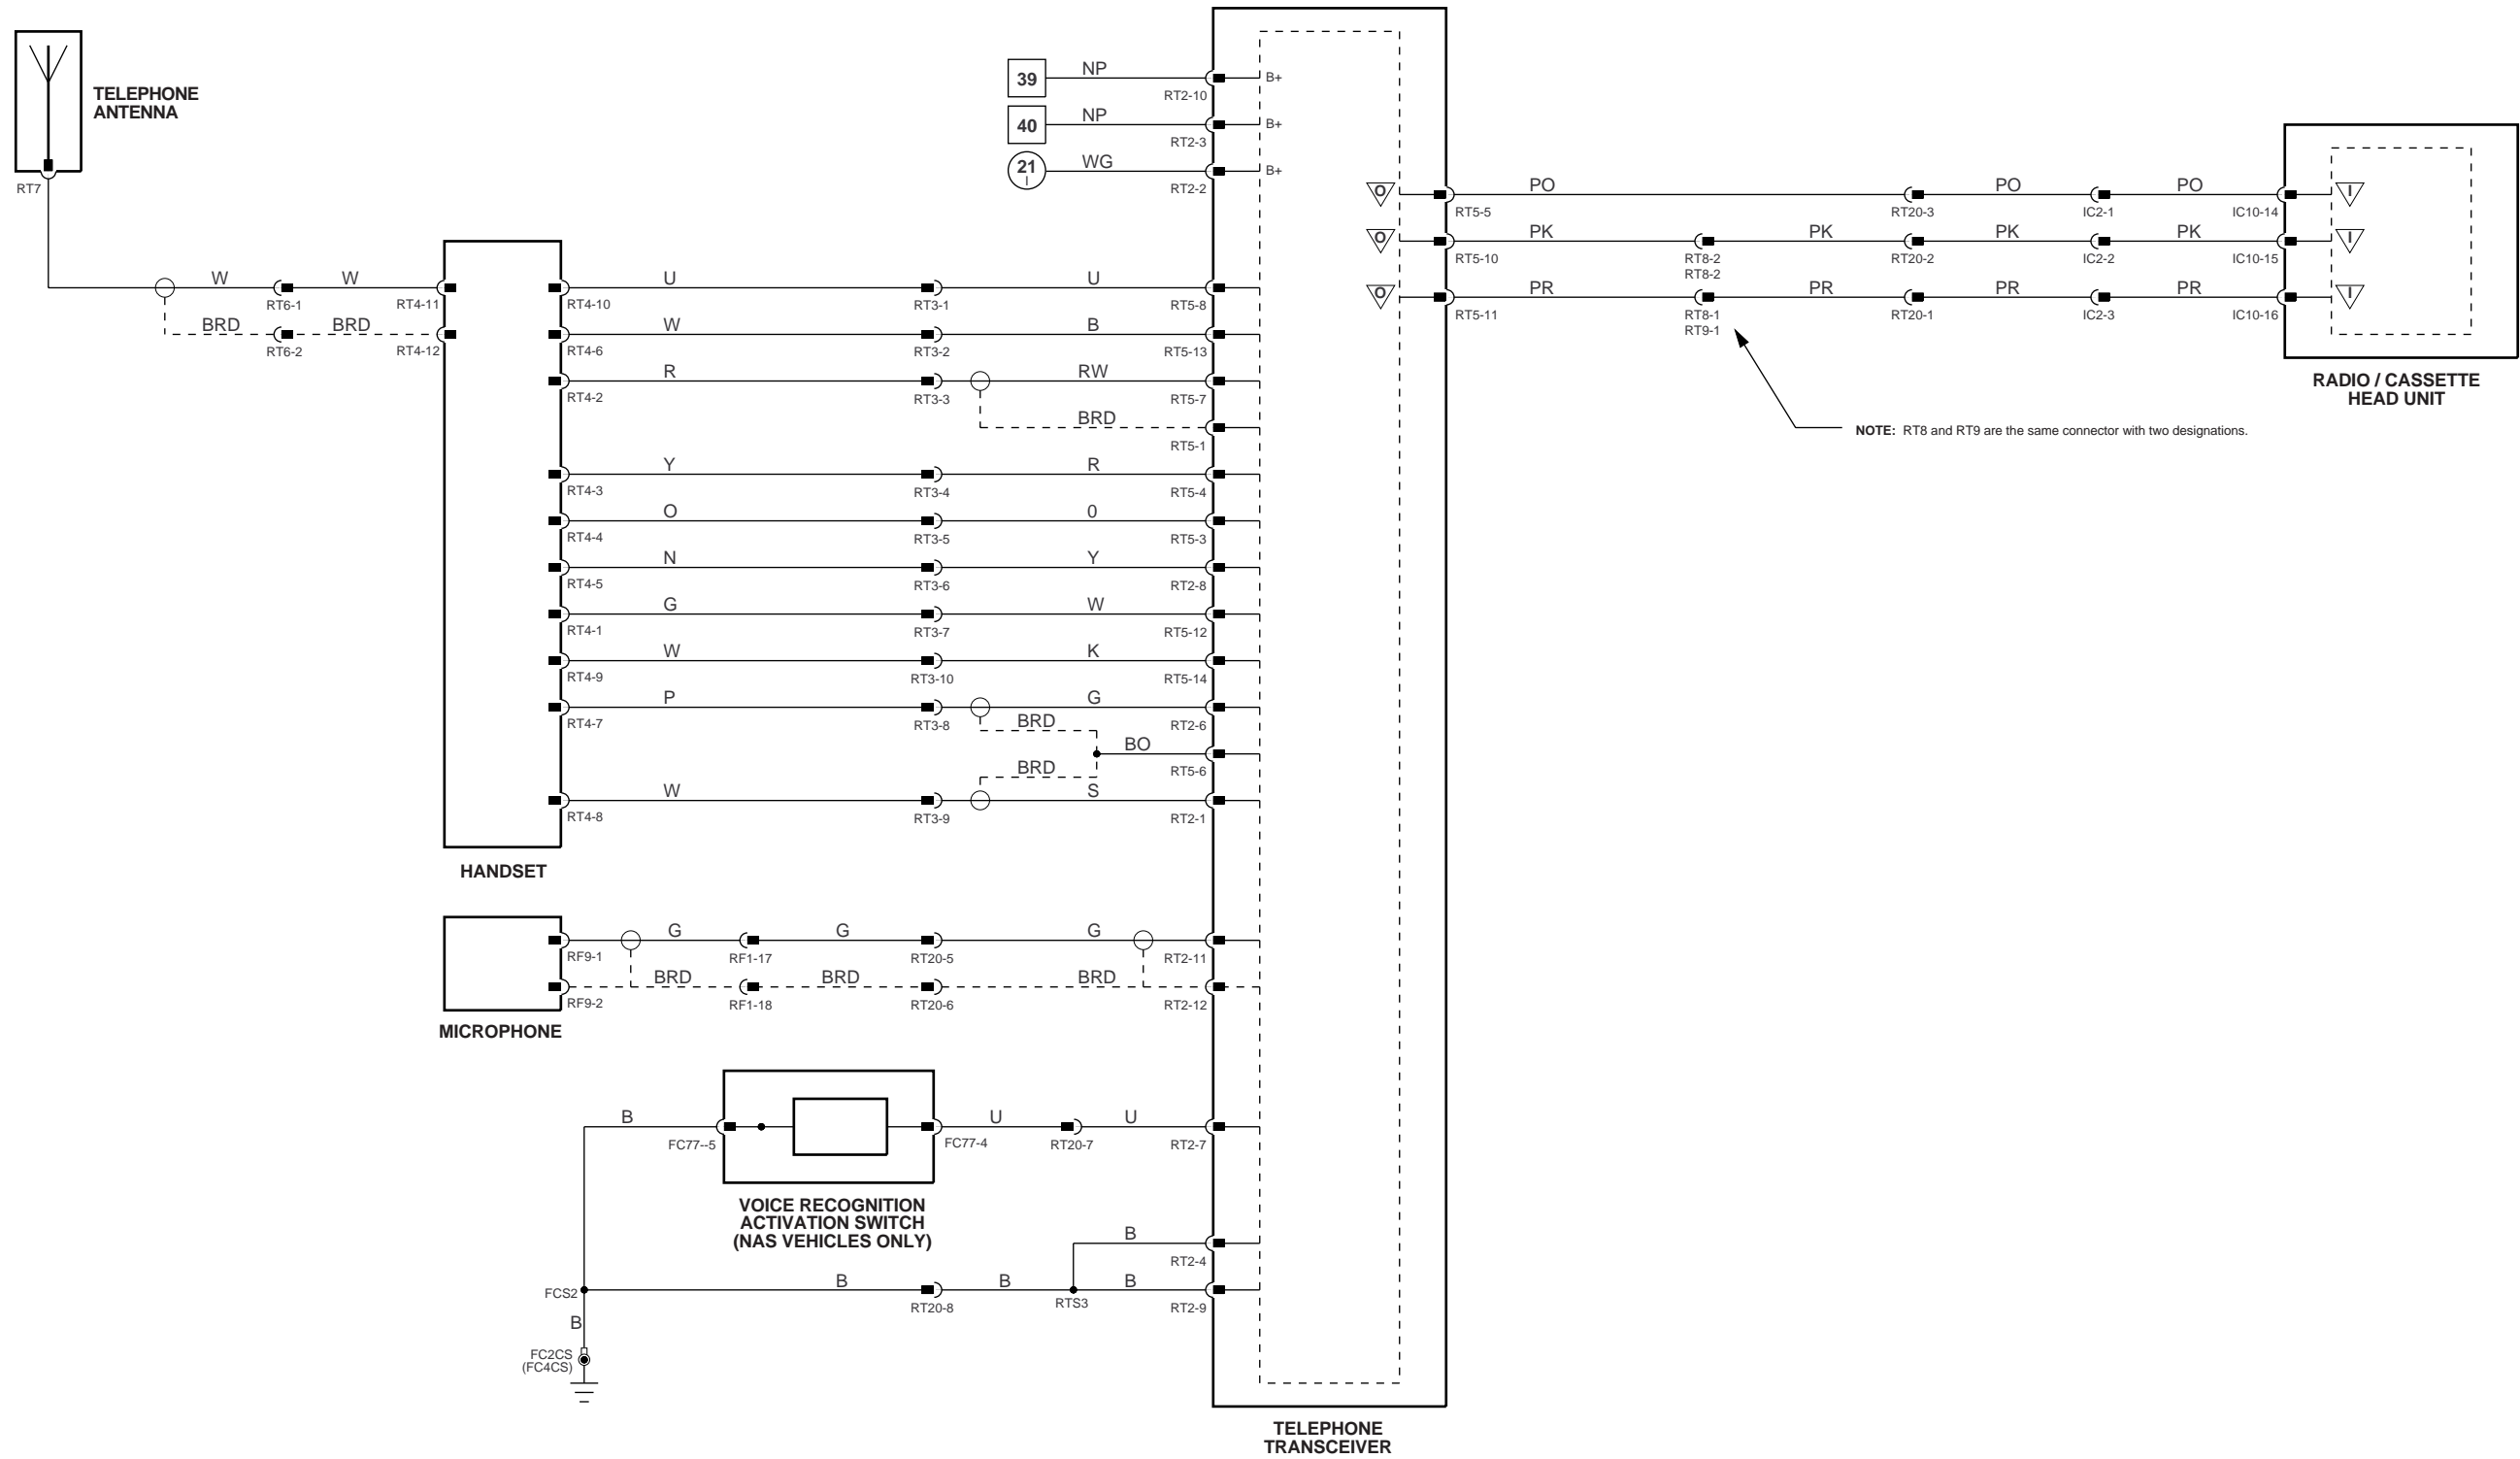

VARIANT: Convertible Vehicles
 VIN RANGE: All
 DATE OF ISSUE: OCTOBER 1996

VARIANT: Coupe Vehicles
 VIN RANGE: All
 DATE OF ISSUE: OCTOBER 1996

VARIANT: Premium ICE Vehicles
 VIN RANGE: All
 DATE OF ISSUE: OCTOBER 1996

VARIANT: All Vehicles
VIN RANGE: All
DATE OF ISSUE: OCTOBER 1996