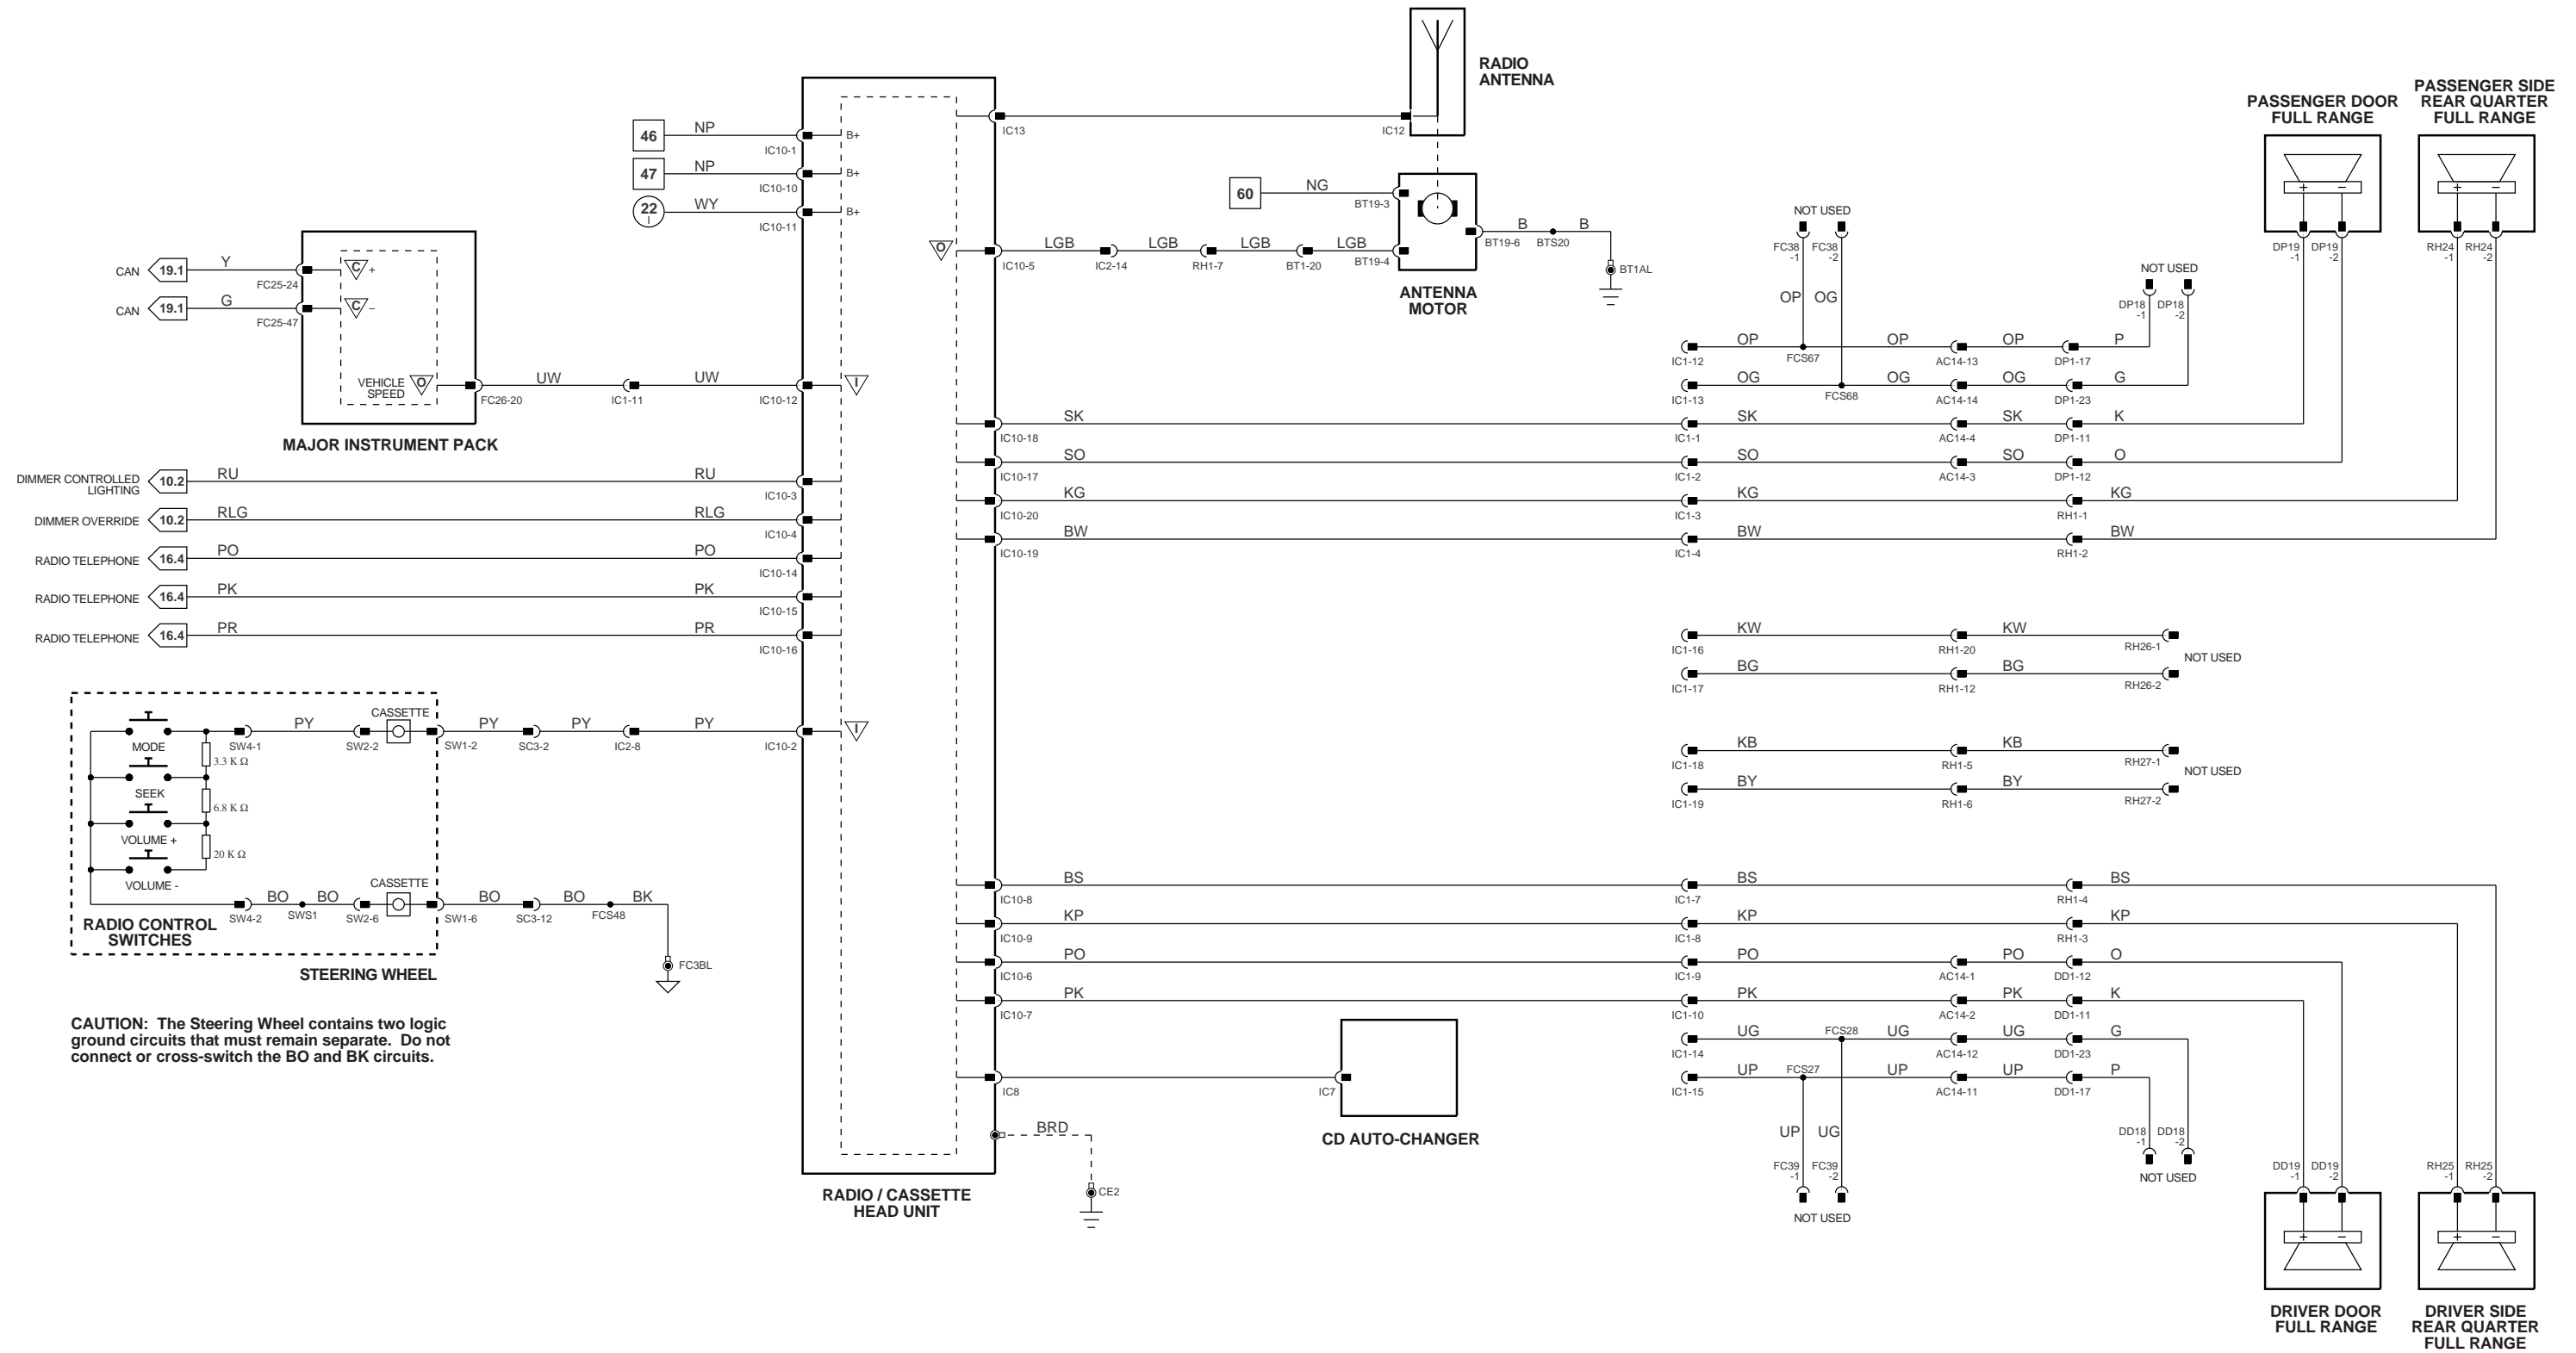

VARIANT: Convertible Vehicles
 VIN RANGE: All
 DATE OF ISSUE: OCTOBER 1996

VARIANT: Coupe Vehicles
 VIN RANGE: All
 DATE OF ISSUE: OCTOBER 1996

VARIANT: Premium ICE Vehicles
 VIN RANGE: All
 DATE OF ISSUE: OCTOBER 1996

VARIANT: All Vehicles
VIN RANGE: All
DATE OF ISSUE: OCTOBER 1996