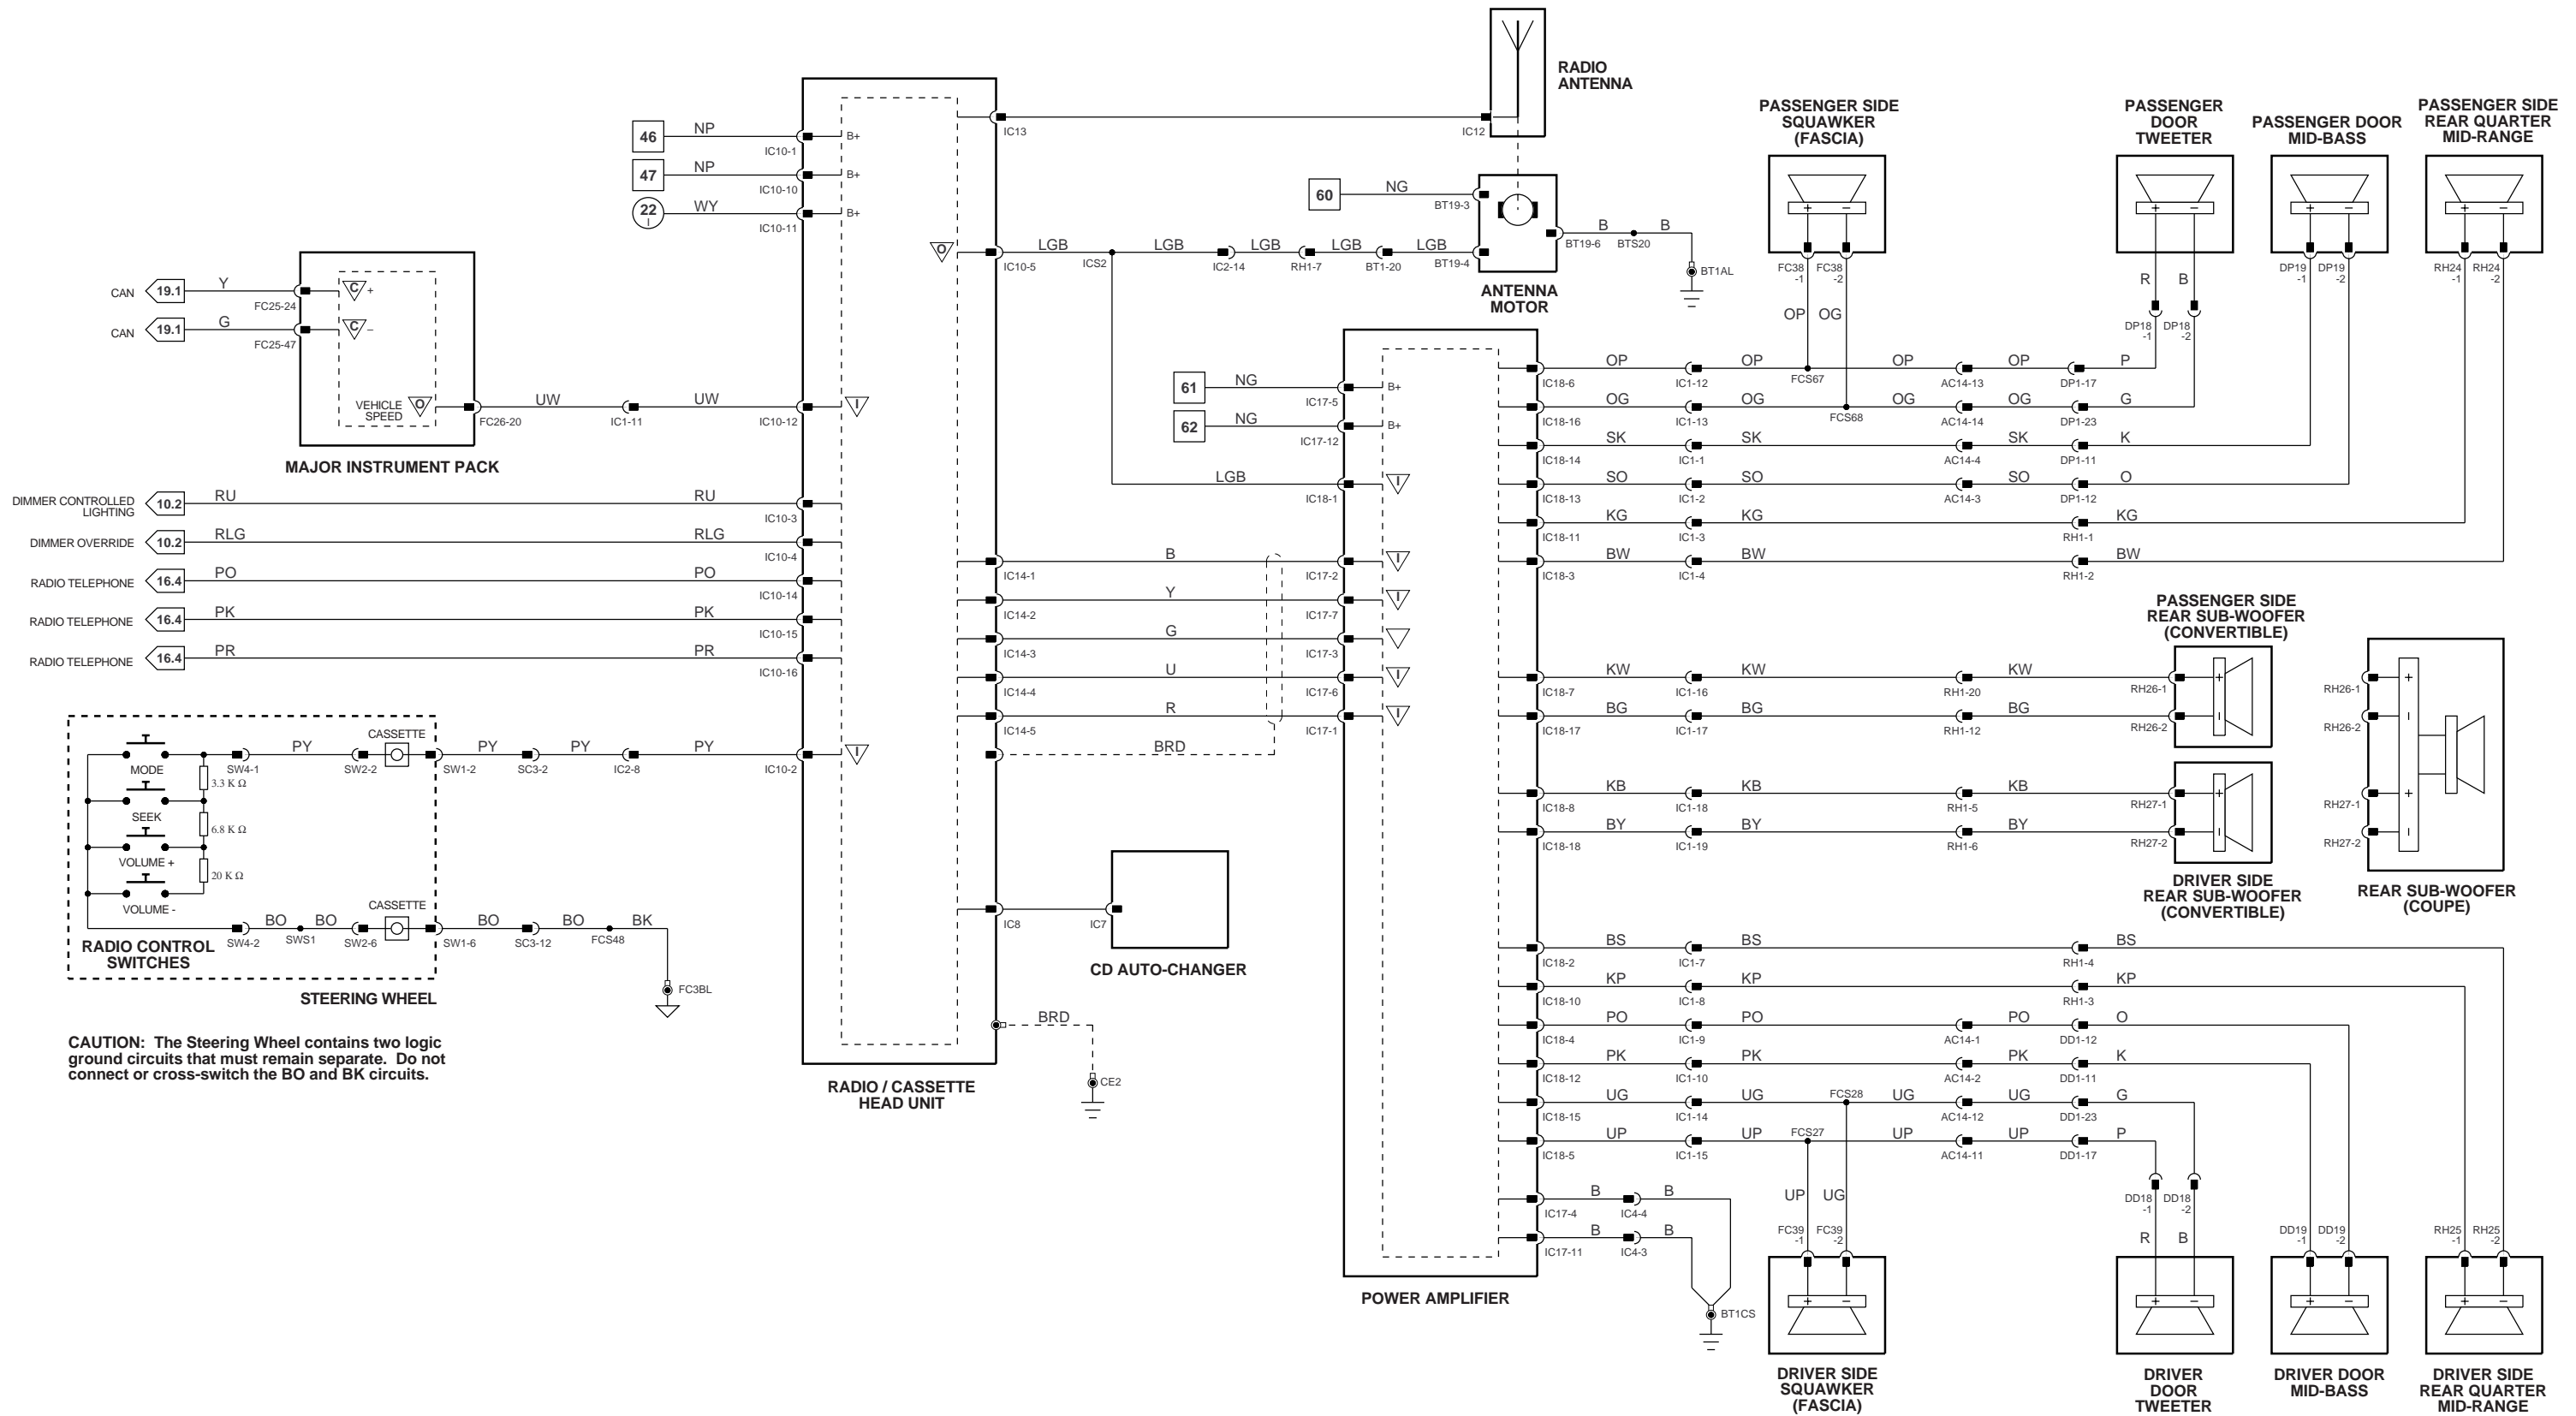

VARIANT: Convertible Vehicles
 VIN RANGE: All
 DATE OF ISSUE: OCTOBER 1996

VARIANT: Coupe Vehicles
 VIN RANGE: All
 DATE OF ISSUE: OCTOBER 1996

VARIANT: Premium ICE Vehicles
 VIN RANGE: All
 DATE OF ISSUE: OCTOBER 1996

VARIANT: All Vehicles
VIN RANGE: All
DATE OF ISSUE: OCTOBER 1996