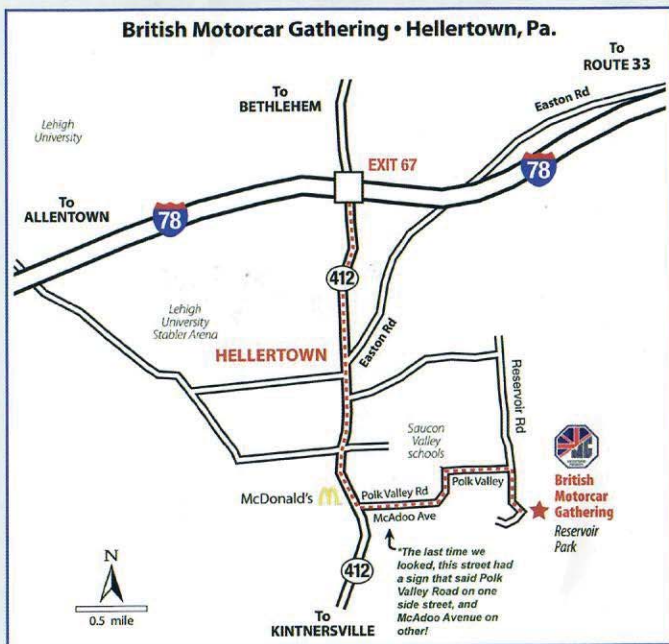

I have read and agree to this release as a condition for my permission to attend and participate in this event.

I accept these conditions by my signature and date below.

Date: / /

X

BRITISH MARQUES

KEYSTONE REGION MG CLUB
BRITISH MOTORCAR GATHERING
HELLERTOWN, PA
SUNDAY • JUNE 9 • 2019

**DIRECTIONS: I-78 EXIT 67, HELLERTOWN.
LEFT ONTO ROUTE 412 SOUTH.
(IN 2 MILES ... SHOPPING CENTER ON YOUR LEFT AND McDONALDS ON YOUR RIGHT)
LEFT ONTO POLK VALLEY ROAD.
(AT STOP SIGN FOLLOW POLK VALLEY RD. • RIGHT TURN)
RIGHT ONTO RESERVOIR ROAD.**