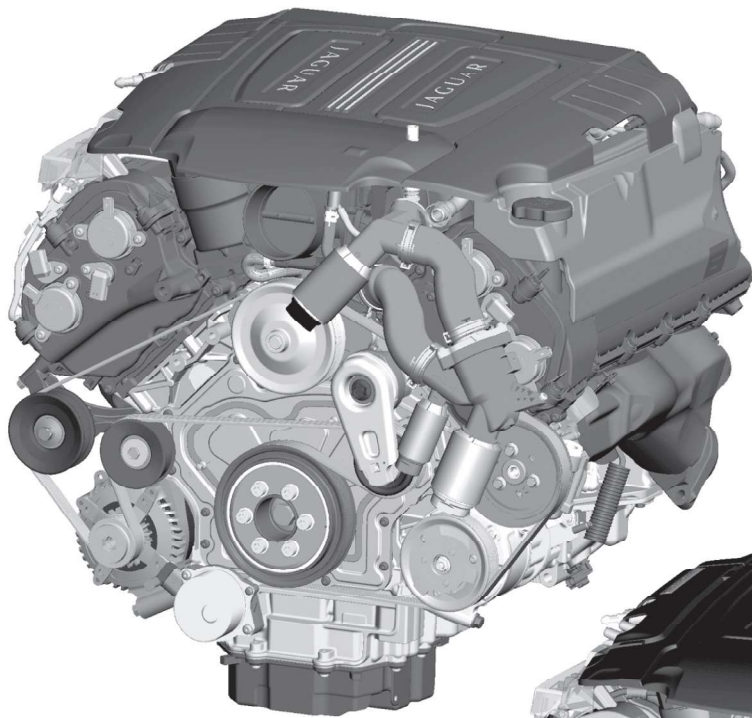

JAGUAR VARIANTS

NORMALLY ASPIRATED

SUPERCHARGED

NP10V8001