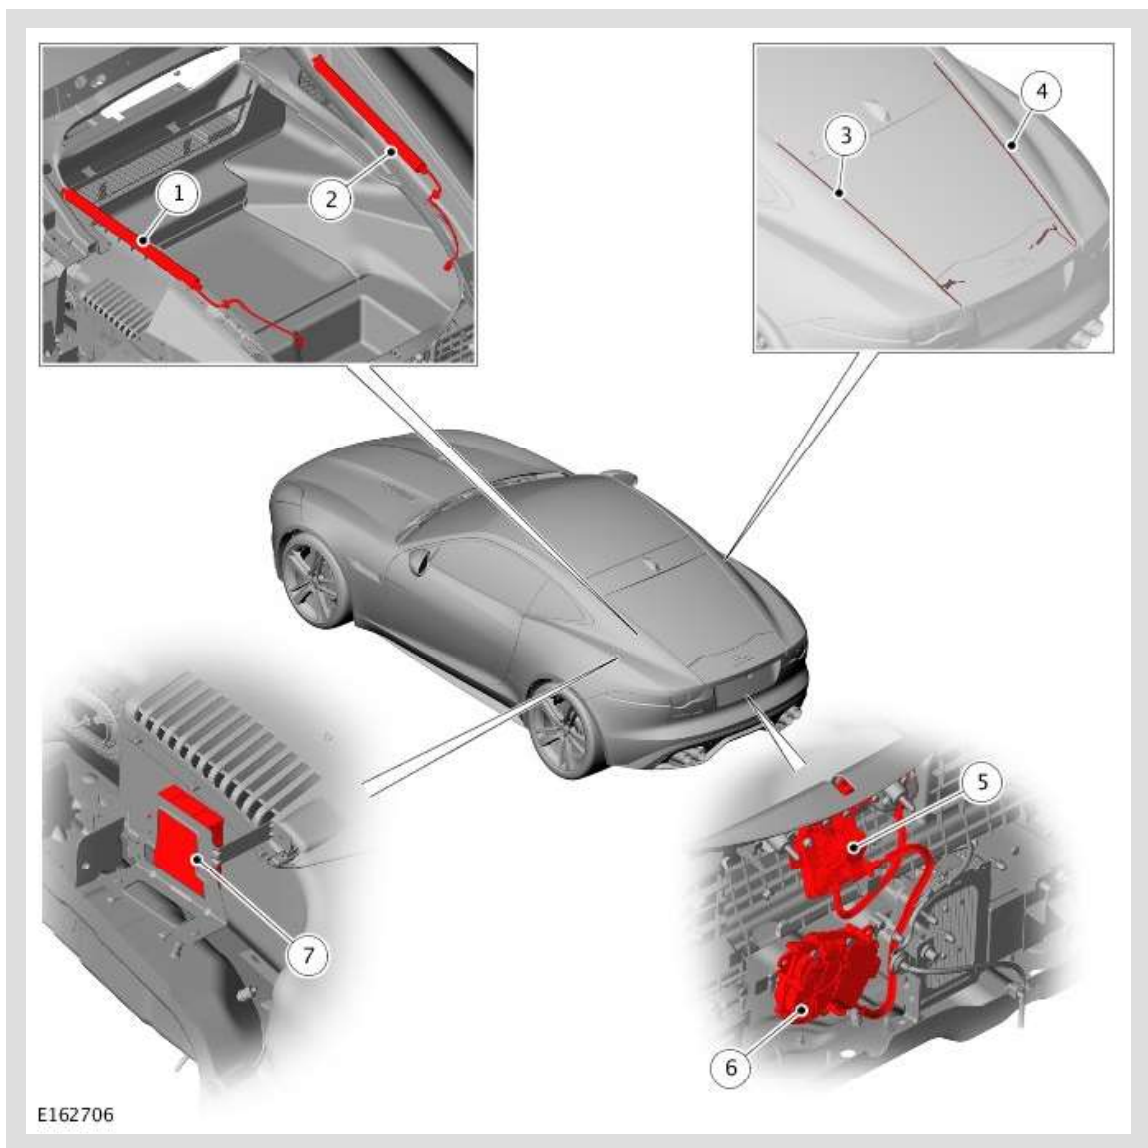

ITEM	DESCRIPTION
1	Passive entry door switch
2	LF antenna – Left side
3	Passive entry door switch
4	LF antenna – right side
5	LF antenna – rear bumper

### COMPONENT LOCATION - POWER TAILGATE - COUPE

ITEM	DESCRIPTION
1	Left Tailgate actuator