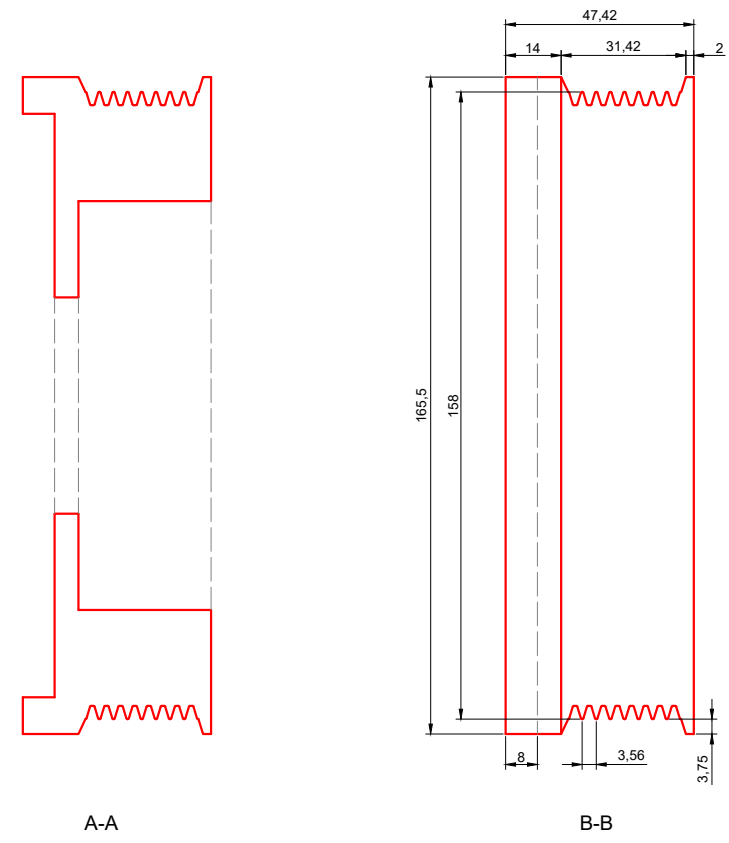

OEM CRANKSHART PULLEY
2013 JAGUAR XF 3.0 SC RWD

15% LARGER UPGRADED CRANKSHART PULLEY
2013 JAGUAR XF 3.0 SC RWD