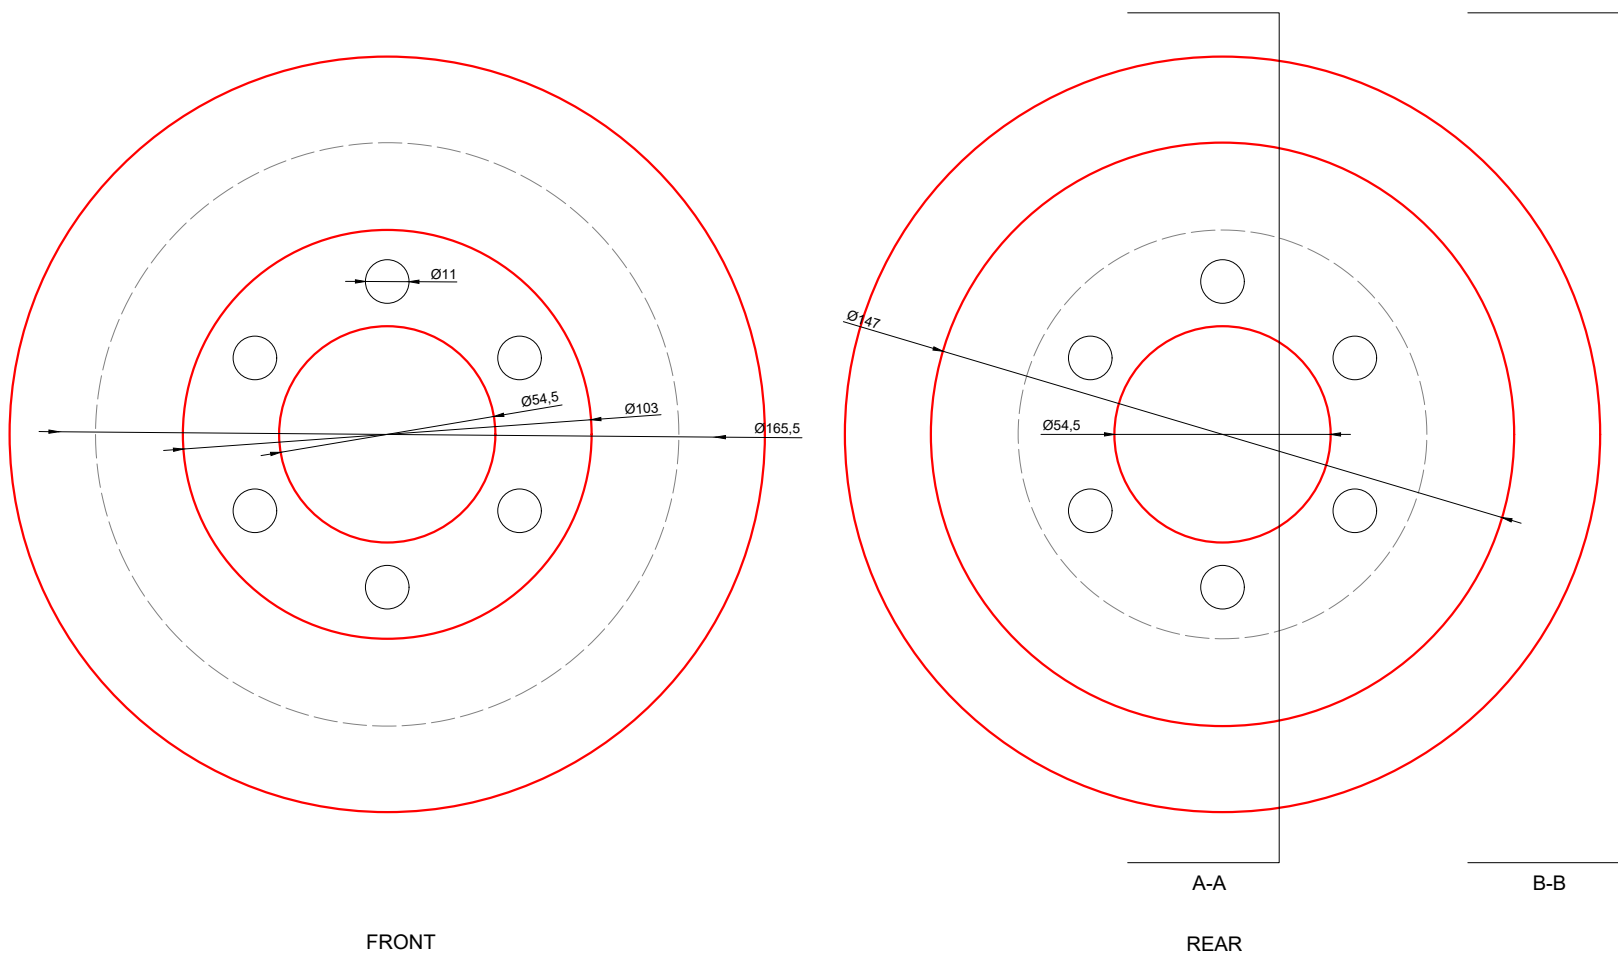

OEM CRANKSHART PULLEY
2013 JAGUAR XF 3.0 SC RWD

15% LARGER UPGRADED CRANKSHART PULLEY
2013 JAGUAR XF 3.0 SC RWD