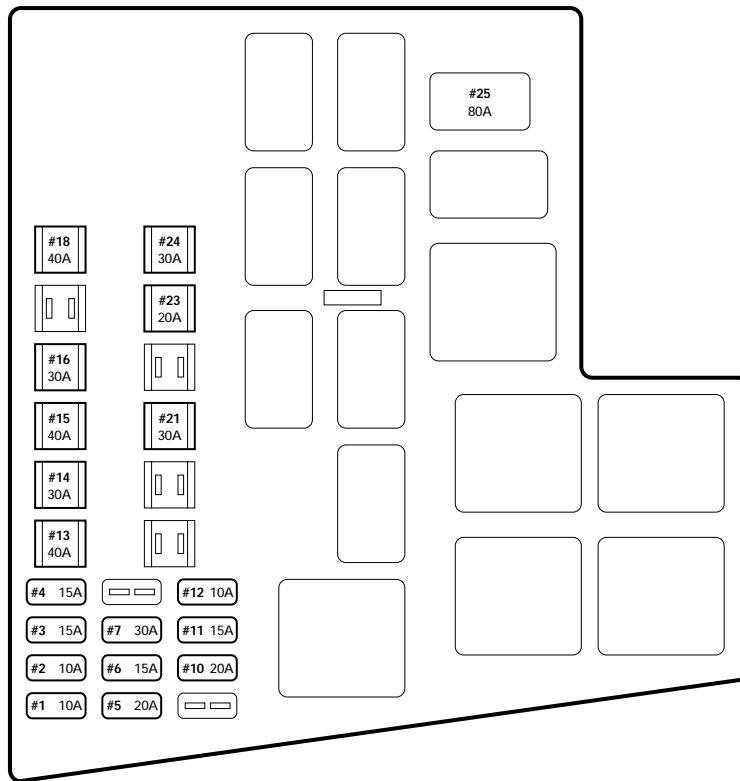

STANDARD RELAY

MICRO RELAY

NOT USED

DIODES

FRONT POWER DISTRIBUTION BOX

FRONT POWER DISTRIBUTION BOX

FRONT OF VEHICLE

PRIMARY JUNCTION BOX

FRONT OF VEHICLE

REAR POWER DISTRIBUTION BOX

FRONT OF VEHICLE