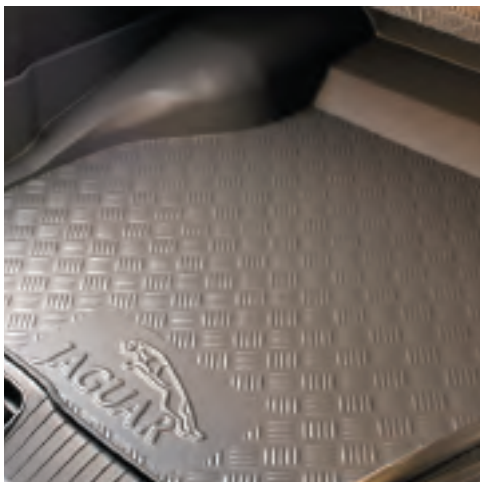

TRUNK FLOOR LINER

This single-piece plastic liner features a slip-resistant texture. (Note: The liner must be removed to access the CD changer, if so equipped.)

XR8 28882