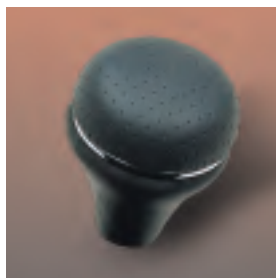

Leather (Charcoal)