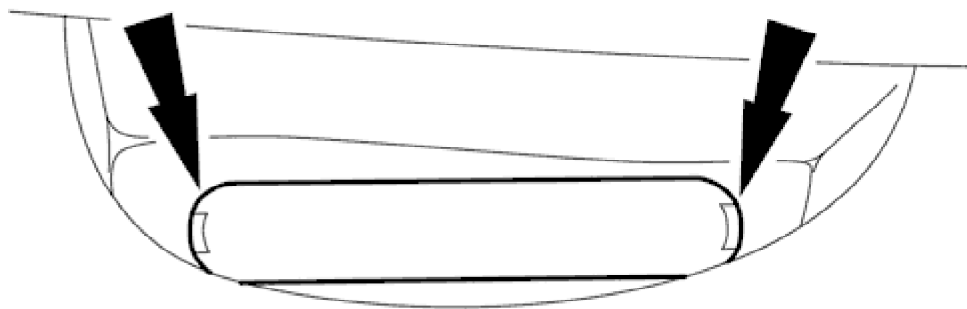

**Front Door Trim Panel 76.34.01**

**Removal**

VUJ0000707

1. Remove the front door interior handle bezel.

VUJ0000709

2. Remove the front door trim panel retaining screw cover.

VUJ0000710

3. Remove the front door trim panel retaining screws.

VUJ0000711

4. Detach the front door door trim panel.

- To aid removal release clip A by lowering the glass and pressing the panel inward.

VUJ0000712

5. Disconnect the front door trim panel harness electrical connector.