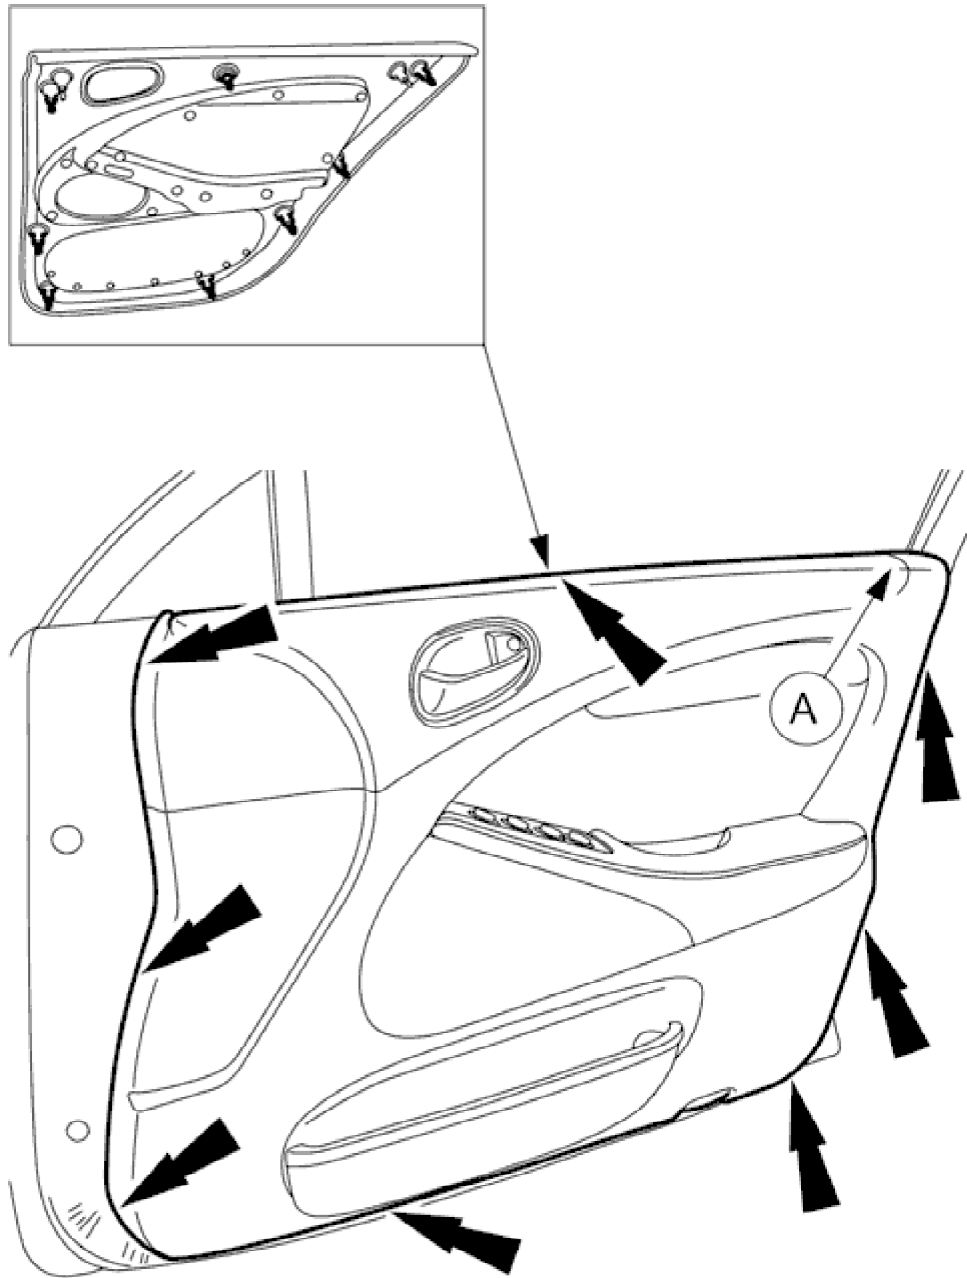

**Front Door Trim Panel 76.34.01**

**Removal**

VUJ0000707

1. Remove the front door interior handle bezel.

VUJ0000709

2. Remove the front door trim panel retaining screw cover.

VUJ0000710

3. Remove the front door trim panel retaining screws.

VUJ0000711

4. Detach the front door door trim panel.

- To aid removal release clip A by lowering the glass and pressing the panel inward.

VUJ0000712

5. Disconnect the front door trim panel harness electrical connector.