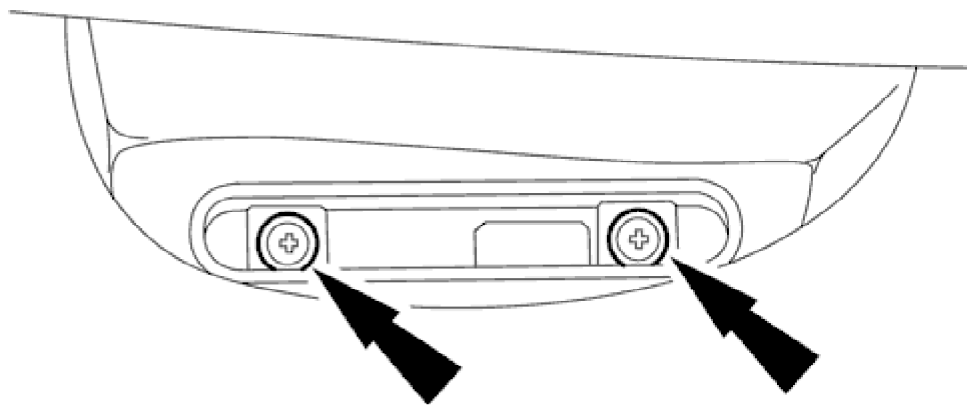

**Front Door Trim Panel 76.34.01**

**Removal**

VUJ0000707

1. Remove the front door interior handle bezel.

VUJ0000709

2. Remove the front door trim panel retaining screw cover.

VUJ0000710

3. Remove the front door trim panel retaining screws.

VUJ0000711

4. Detach the front door door trim panel.

- To aid removal release clip A by lowering the glass and pressing the panel inward.

VUJ0000712

5. Disconnect the front door trim panel harness electrical connector.