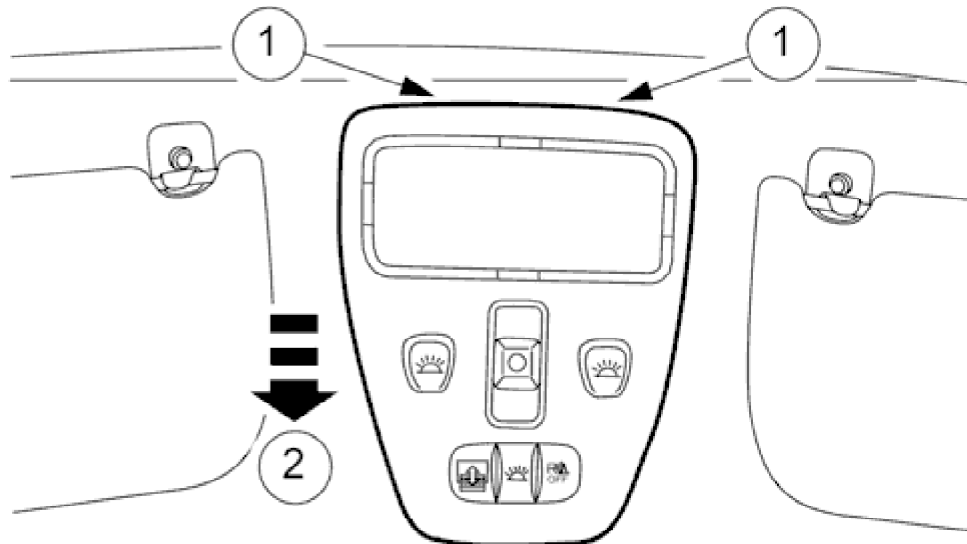

#### Removal

VUJ0000941

1. Detach the interior lamp unit.
  1. Unclip the interior light unit.
  2. Detach the interior lamp unit.

VUJ0000940

2. Remove the interior lamp.

#### Installation

1. To install, reverse the removal procedure.