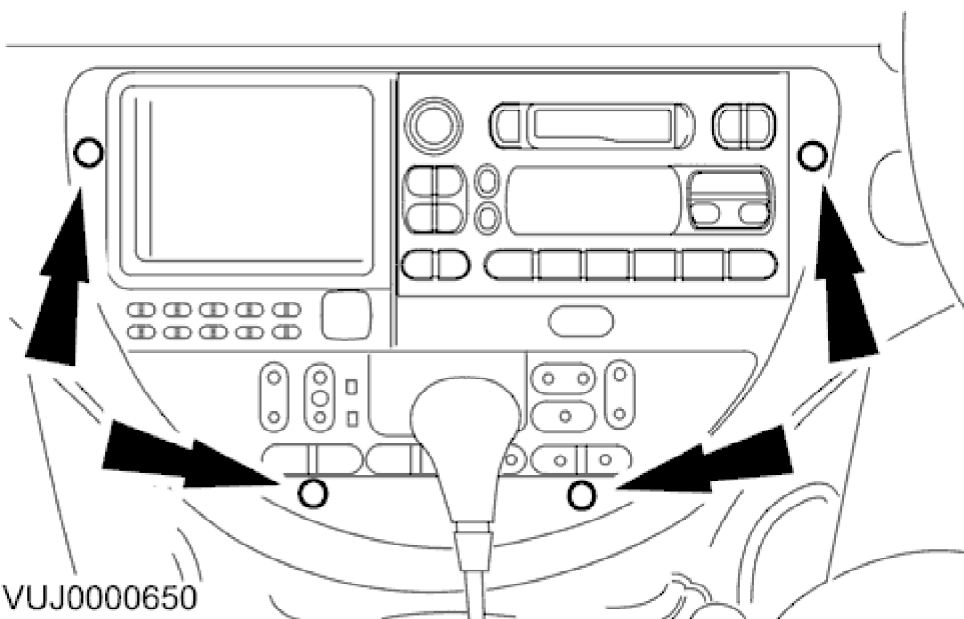

Instrument Panel Console 88.20.34

Removal

VUJ0000649

1. Remove the center control panel screw covers.

VUJ0000650

2. Detach the center control panel.

1999.25 S-TYPE - Instrument Panel and Console - 501-12

VUJ0000651

3. Disconnect the heated seat electrical connectors.

VUJ0000652

4. Disconnect the climate control unit electrical connectors.

1999.25 S-TYPE - Instrument Panel and Console - 501-12

5. Disconnect the satellite navigation screen electrical connectors.