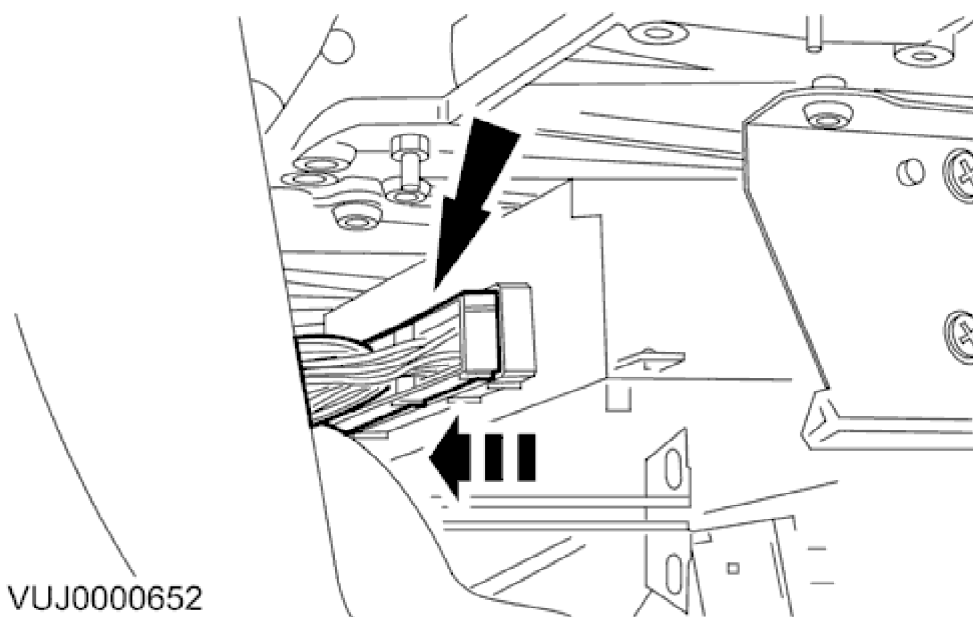

Instrument Panel Console 88.20.34

Removal

VUJ0000649

1. Remove the center control panel screw covers.

VUJ0000650

2. Detach the center control panel.

1999.25 S-TYPE - Instrument Panel and Console - 501-12

VUJ0000651

3. Disconnect the heated seat electrical connectors.

VUJ0000652

4. Disconnect the climate control unit electrical connectors.

1999.25 S-TYPE - Instrument Panel and Console - 501-12

5. Disconnect the satellite navigation screen electrical connectors.

6. Remove the center control panel.
• Disconnect the audio system electrical connector.

Installation

1. To install, reverse the removal procedure.