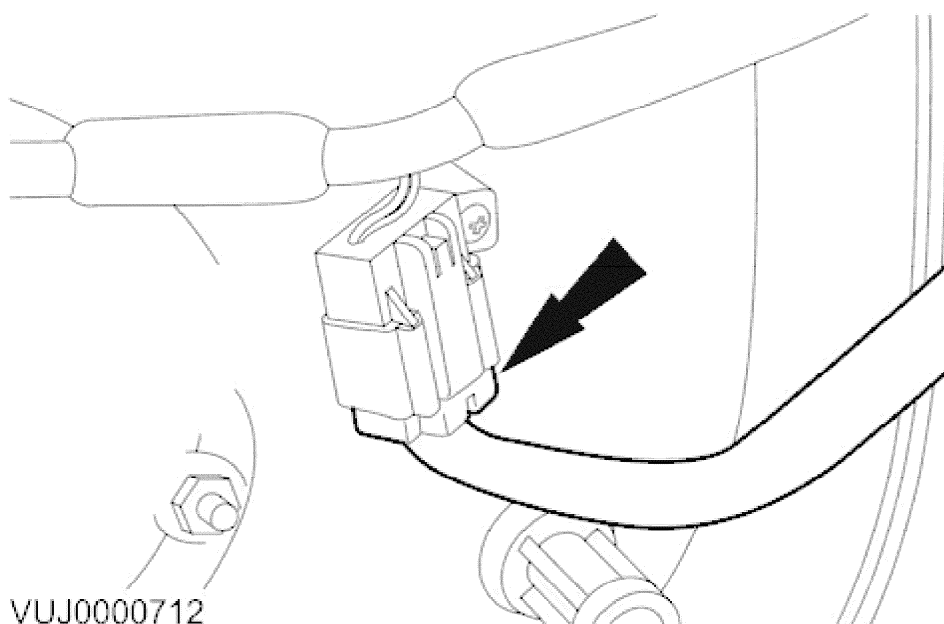

**Front Door Trim Panel 76.34.01**

**Removal**

VUJ0000707

1. Remove the front door interior handle bezel.

VUJ0000709

2. Remove the front door trim panel retaining screw cover.

VUJ0000710

3. Remove the front door trim panel retaining screws.

VUJ0000711

4. Detach the front door door trim panel.

- To aid removal release clip A by lowering the glass and pressing the panel inward.

5. Disconnect the front door trim panel harness electrical connector.