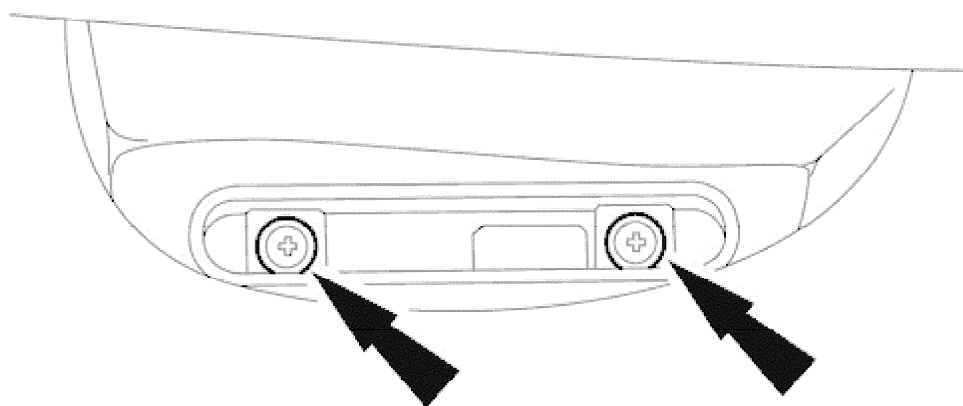

**Front Door Trim Panel 76.34.01**

**Removal**

VUJ0000707

1. Remove the front door interior handle bezel.

VUJ0000709

2. Remove the front door trim panel retaining screw cover.

VUJ0000710

3. Remove the front door trim panel retaining screws.

VUJ0000711

4. Detach the front door door trim panel.

- To aid removal release clip A by lowering the glass and pressing the panel inward.

5. Disconnect the front door trim panel harness electrical connector.