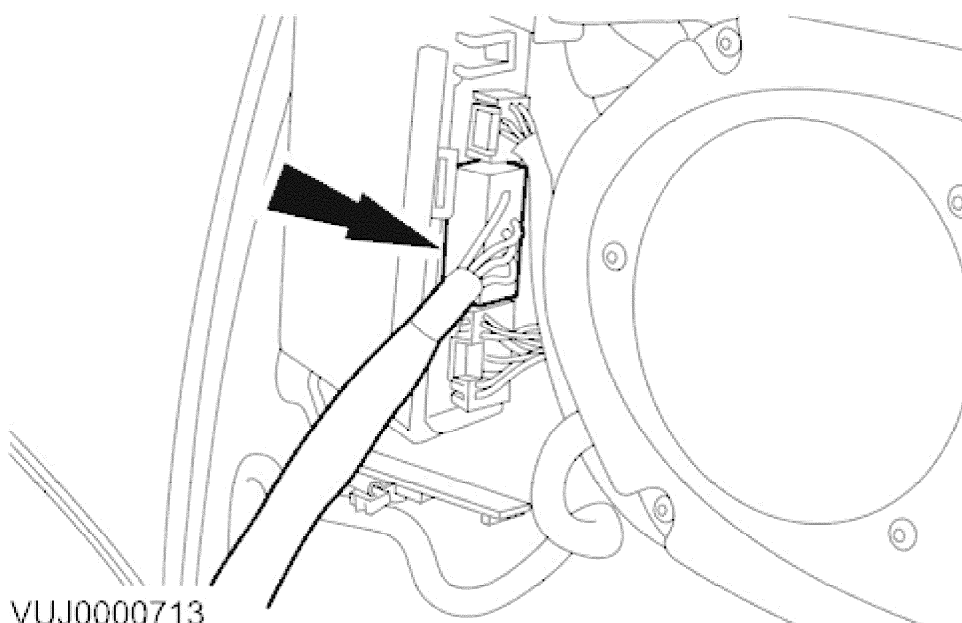

**Front Door Trim Panel 76.34.01**

**Removal**

VUJ0000707

1. Remove the front door interior handle bezel.

VUJ0000709

2. Remove the front door trim panel retaining screw cover.

VUJ0000710

3. Remove the front door trim panel retaining screws.

VUJ0000711

4. Detach the front door door trim panel.

- To aid removal release clip A by lowering the glass and pressing the panel inward.

5. Disconnect the front door trim panel harness electrical connector.