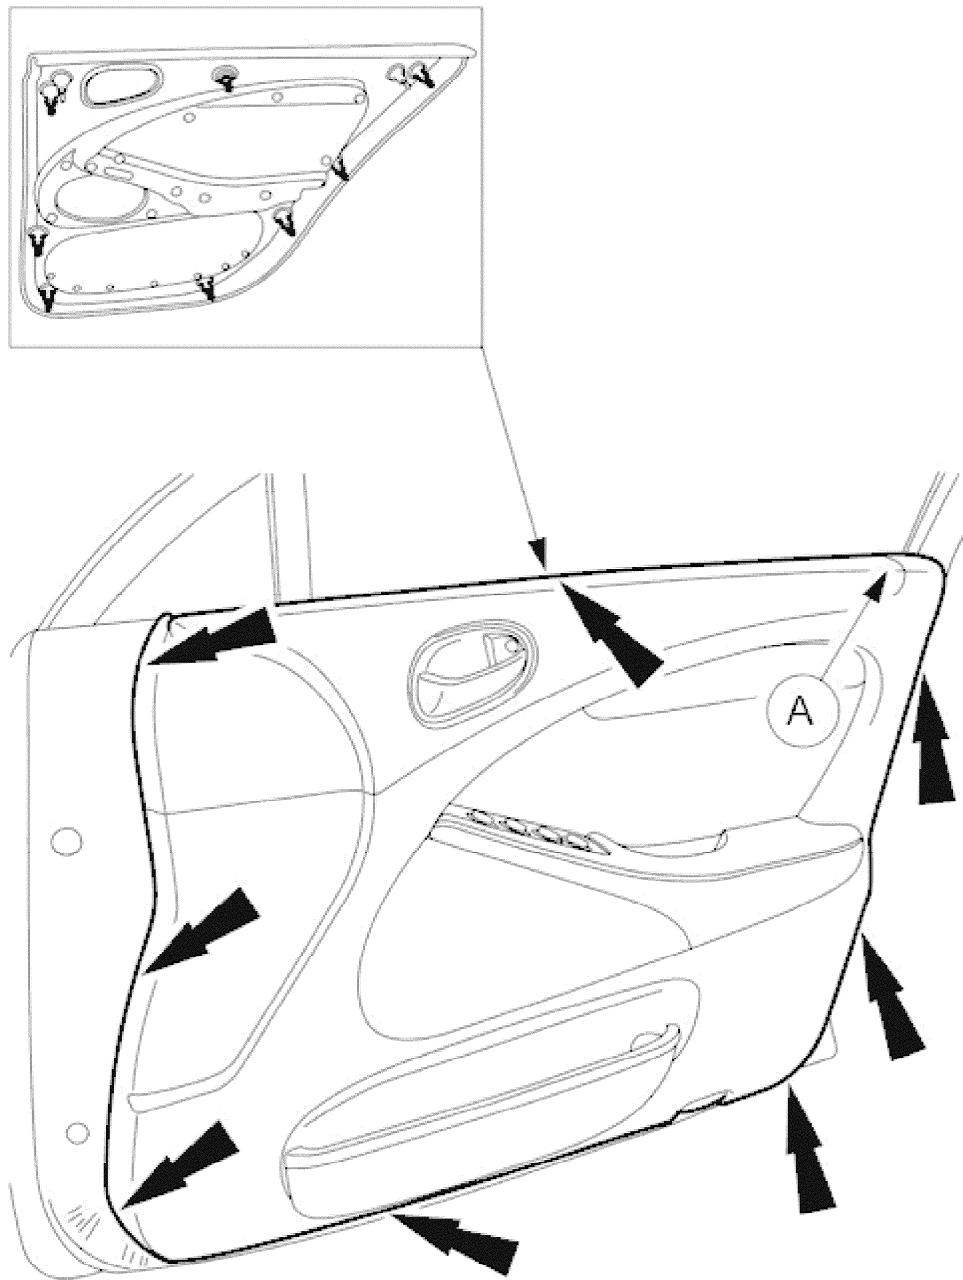

**Front Door Trim Panel 76.34.01**

**Removal**

VUJ0000707

1. Remove the front door interior handle bezel.

VUJ0000709

2. Remove the front door trim panel retaining screw cover.

VUJ0000710

3. Remove the front door trim panel retaining screws.

VUJ0000711

4. Detach the front door door trim panel.

- To aid removal release clip A by lowering the glass and pressing the panel inward.

5. Disconnect the front door trim panel harness electrical connector.

6. Remove the front door trim panel.  
• Disconnect the driver door module electrical connector.

### Installation

1. To install, reverse the removal procedure.