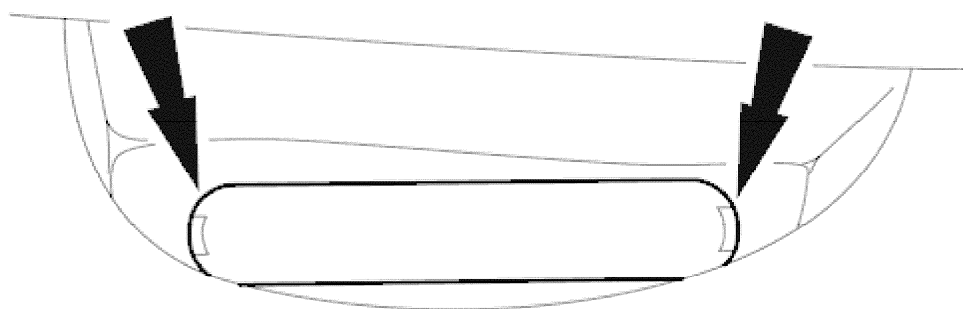

**Front Door Trim Panel 76.34.01**

**Removal**

VUJ0000707

1. Remove the front door interior handle bezel.

VUJ0000709

2. Remove the front door trim panel retaining screw cover.

VUJ0000710

3. Remove the front door trim panel retaining screws.

VUJ0000711

4. Detach the front door door trim panel.

- To aid removal release clip A by lowering the glass and pressing the panel inward.

5. Disconnect the front door trim panel harness electrical connector.