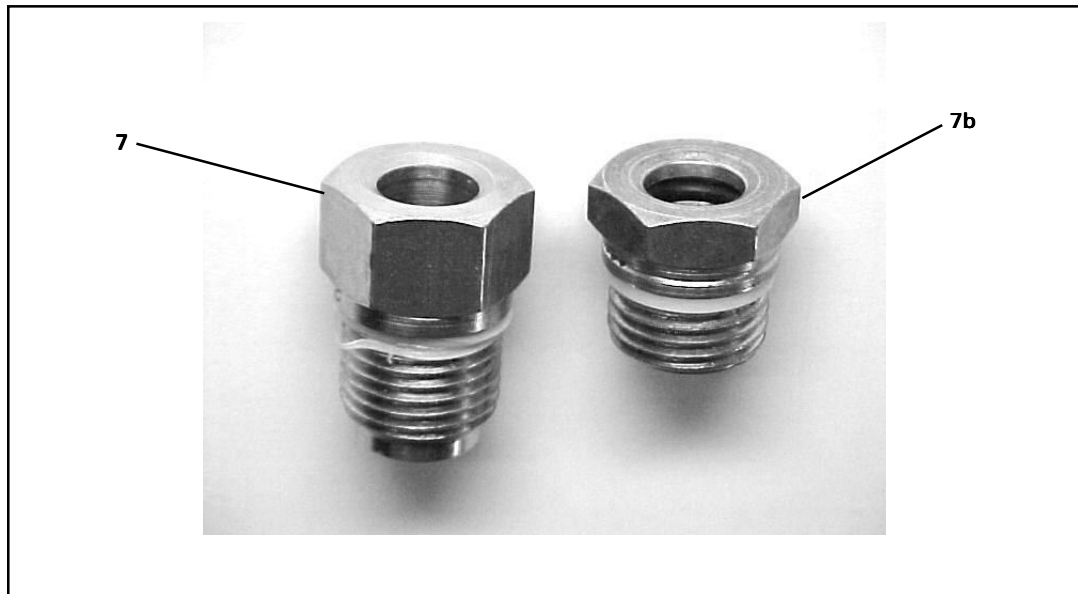

PAS Hose – Quick Fit Connectors

 MODEL 2000 MY-ON
 S-TYPE

VIN

L00001-ON

FICHE: JLM 21021/FB (RTC9200/FA)
SECTION: STEERING AND SUSPENSION
FRAME: 1-L03

Note that when ordering power steering hoses, the appropriate quick-fit connector must be ordered separately since it is not included with the hose. Refer to this bulletin until the fiche text is updated.

ILL #	PART NUMBER	DESCRIPTION
1	XR8 13924	Power steering hose - feed line to steering rack - 3.0 L
	XR8 13525	Power steering hose - feed line to steering rack - 4.0 L
2	XR8 13523	Feed pipe - 3.0 L
	XR8 13522	Feed pipe - 4.0 L
3	XR8 13520	Power steering pipe -steering rack to cooler - all
7	XR8 3579	Connector quick-fit - large use with above feed lines from feed pipe to to steering rack
7b	XR 3295	Connector quick-fit - small use with return hose from rack to cooler.