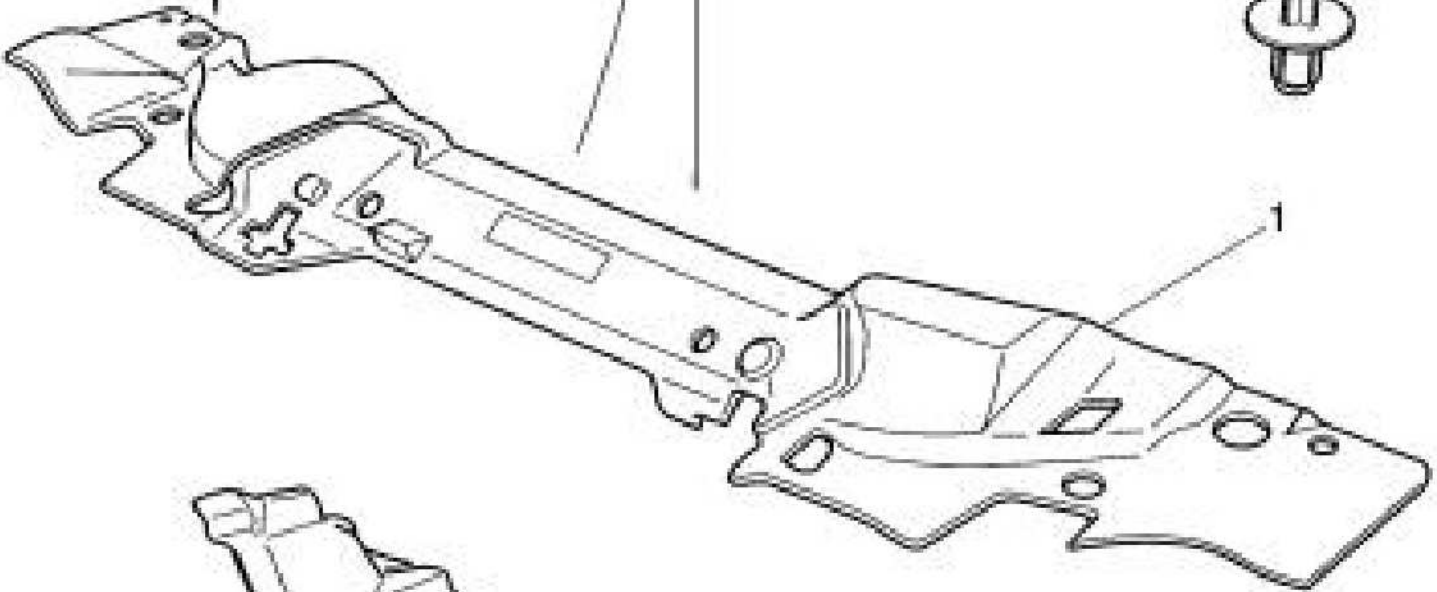

2

INSTALLATION INSTRUCTIONS FOR THE NEW
CAUTION
EXCESSIVE WEIGHTS OR IMPROPER LIFTING TECHNIQUE CAN
CAUSE INJURY OR DEATH.
CHARGE WEIGHT 800 00g (18 100lb 25kg)
CAPACITY LIMITED BY WEIGHT AND DISTRIBUTION.
EXCESSIVE WEIGHTS OR IMPROPER LIFTING TECHNIQUE CAN
CAUSE INJURY OR DEATH.
INSTALLATION INSTRUCTIONS FOR THE NEW

4

UW6906A