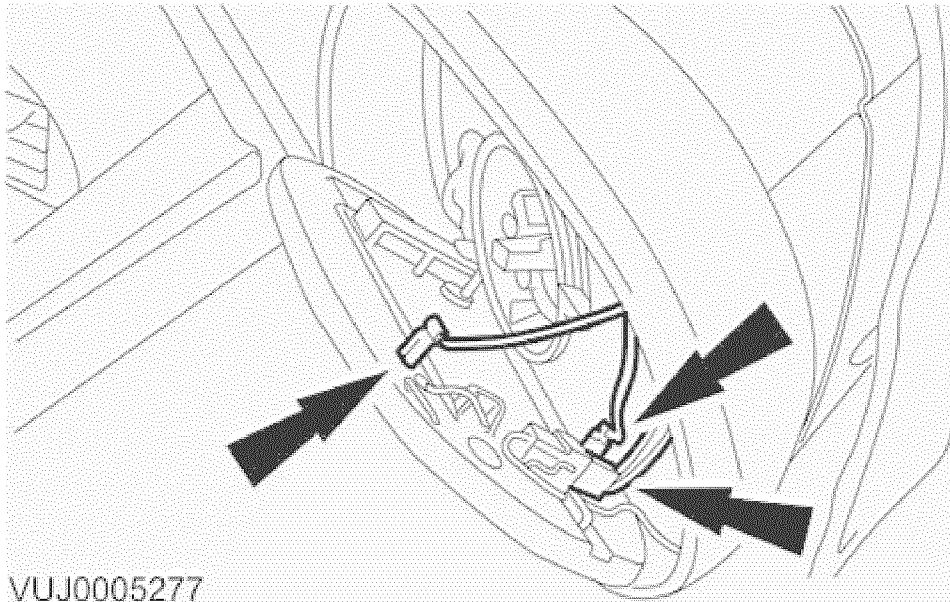

2003 S-TYPE - Rear View Mirrors - 501-09

3. Remove the exterior mirror glass.
  - Disconnect the electrical connectors.

Installation

1. To install, reverse the removal procedure.