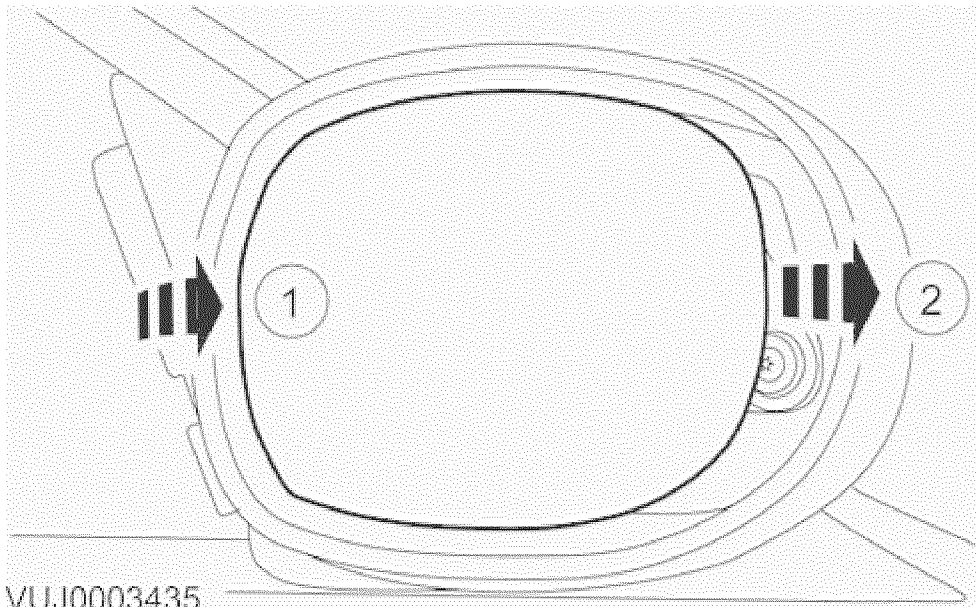

**Exterior Mirror Glass 76.10.53**

**Removal**

VUJ0003101

1. Apply light pressure to the exterior mirror glass.

VUJ0003435

- 2. Detach the exterior mirror glass.
- 1. Apply light pressure to the inner edge of the exterior mirror glass.
- 2. Detach the exterior mirror glass.

### Installation

1. To install, reverse the removal procedure.