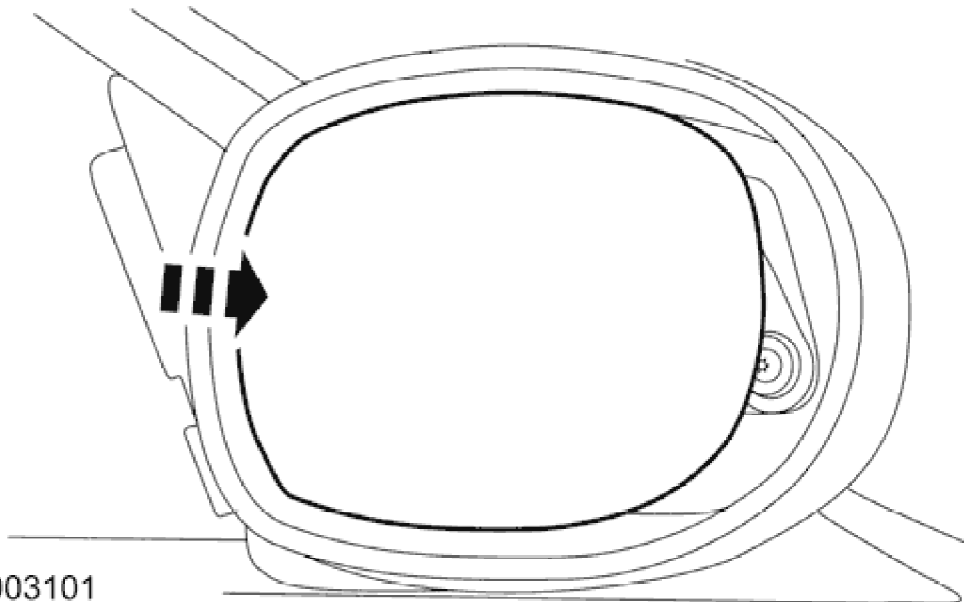

Exterior Mirror Glass 76.10.53

Removal

VUJ0003101

1. Apply light pressure to the exterior mirror glass.

VUJ0003435

2. Detach the exterior mirror glass.
1. Apply light pressure to the inner edge of the exterior mirror glass.
2. Detach the exterior mirror glass.

VUJ0005277

3. Remove the exterior mirror glass.
 - Disconnect the electrical connectors.

Installation

1. To install, reverse the removal procedure.