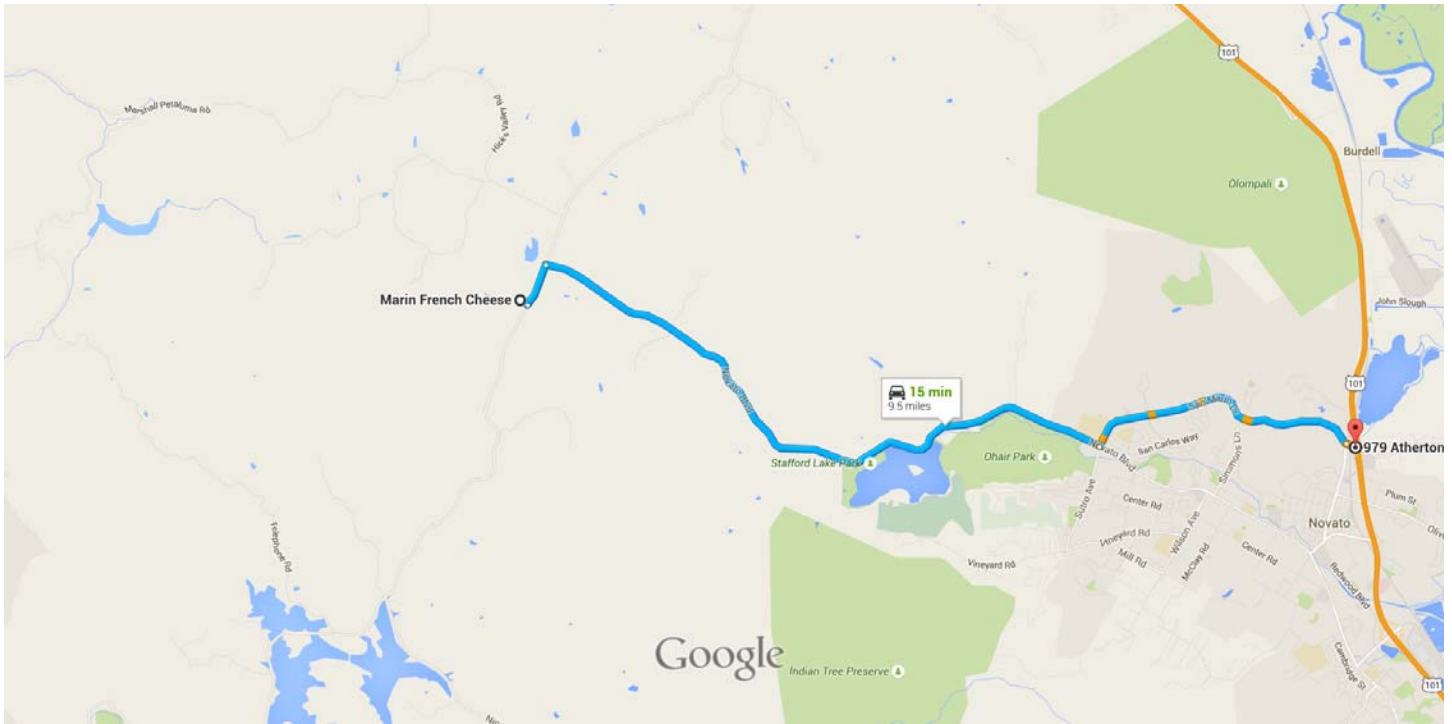

Google

Marin French Cheese to 979 Atherton Ave, Novato, CA 94945 Drive 9.5 miles, 15 min

The address at Atherton is just an arbitrary anchor point near HWY 101, for the google map to create a route.

○ Marin French Cheese

7500 Point Reyes Petaluma Road, Petaluma, CA 94952

-  1. Head northeast on Point Reyes Petaluma Rd/Red Hill Road toward Novato Blvd 0.4 mi

-  2. Turn right onto Novato Blvd 6.3 mi

-  3. Turn left onto San Marin Dr 2.7 mi

-  4. Continue onto Atherton Ave 0.1 mi
 Destination will be on the right

○ 979 Atherton Ave

Novato, CA 94945

These directions are for planning purposes only. You may find that construction projects, traffic, weather, or other events may cause conditions to differ from the map results, and you should plan your route accordingly. You must obey all signs or notices regarding your route.

Map data ©2015 Google 1 mi 