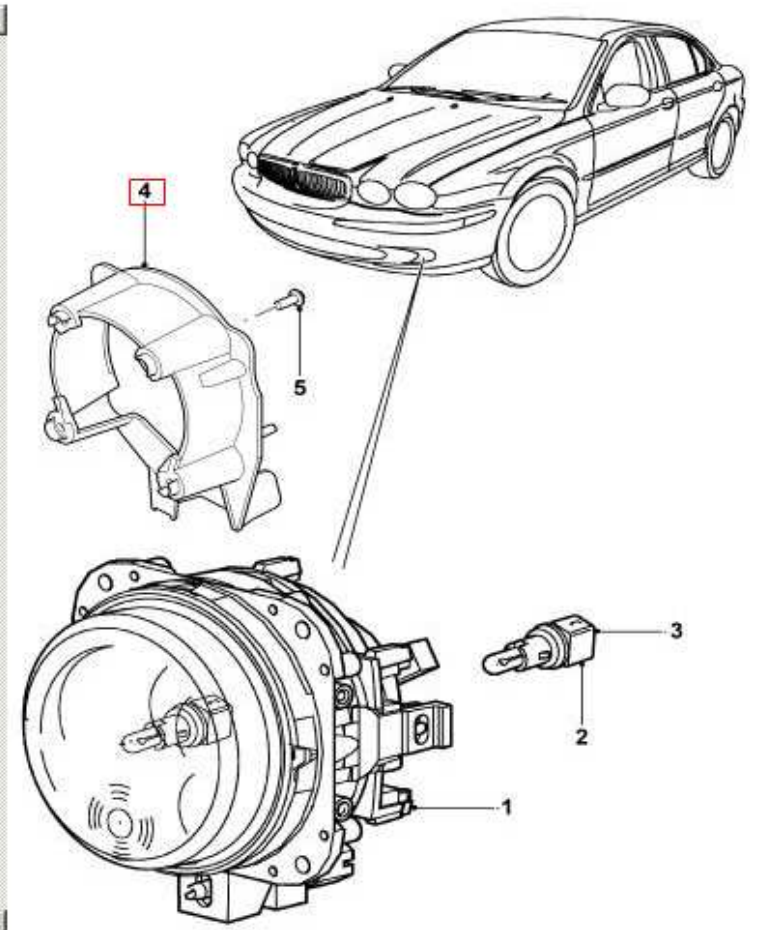

The New Jaguar EPC

Price Admin   Advanced Search   Dealer Notes View   PIB View   My Customers   Contact Us   Help   Thesaurus   Log Out

0 Item(s)
Subtotal : $0

Search

or

▾

X-Type/LIGHTING - EXTERIOR/INTERIOR/AUXILIARY EXTERIOR LIGHTS ▾

FOG LAMP-FRONT ▾

No	Description	Price $	Qty
1	+ Fog lamp		
	+ front		
	+ To VIN (E17540)		
☐	C2S1740	276.63	2
	+ From VIN (E17541) To VIN (J39905)		
☐	XR837532	276.63	2
	+ From VIN (J39906)		
☐	C2S49285	0.00	2
2	+ Bulb		
3	+ Fog lamp bulb		
4	+ Fog lamp bracket		
	+ RH/LH		
	+ From VIN (J39906)		
☐	C2S49808	0.00	2
5	+ Screw		

WR9733C