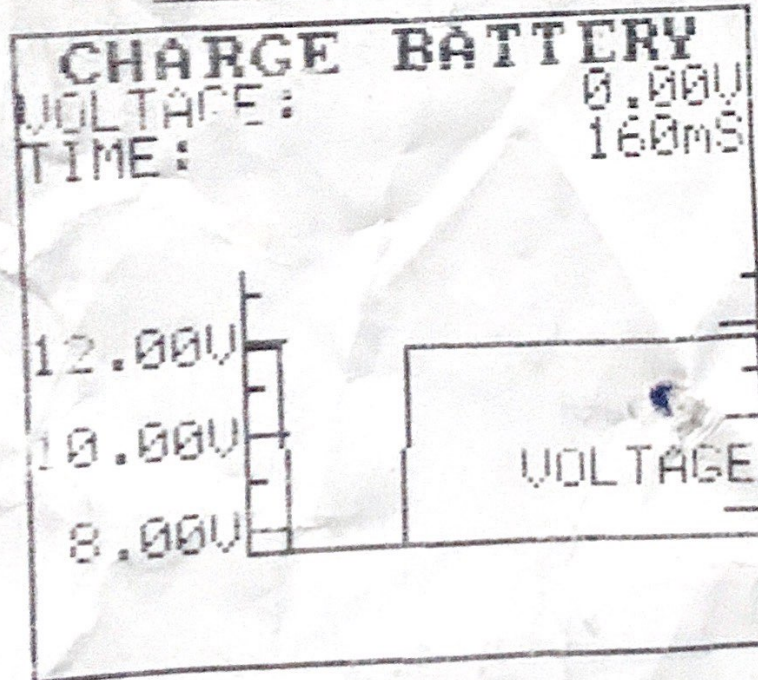

Test Code  
6X3JG4-87FAB6-Q4

STARTER TEST

CHARGING SYSTEM TEST