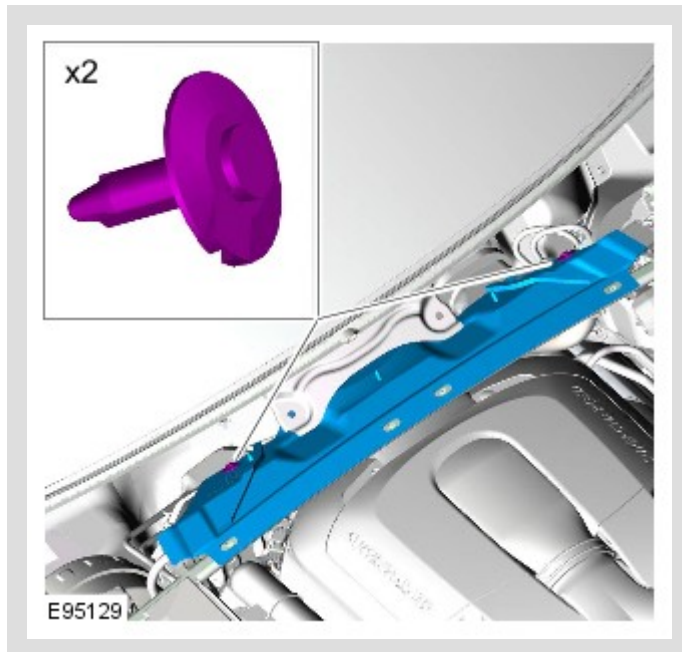

PUBLISHED: 11-MAY-2011
2010.0 XF (X250), 501-02

FRONT END BODY PANELS

SECONDARY BULKHEAD CENTER PANEL

[C1005969]

REMOVAL AND INSTALLATION

76.11.35	ENGINE COMPARTMENT REAR COVER - RENEW	ALL DERIVATIVES	0.60	USED WITHINS	
----------	--	--------------------	------	--------------	--

REMOVAL

1. Refer to: [Cowl Vent Screen](#) (501-02 Front End Body Panels, Removal and Installation).

2.

3.

 **NOTE:**

Do not disassemble further if the component is removed for access only.

INSTALLATION

1. To install, reverse the removal procedure.