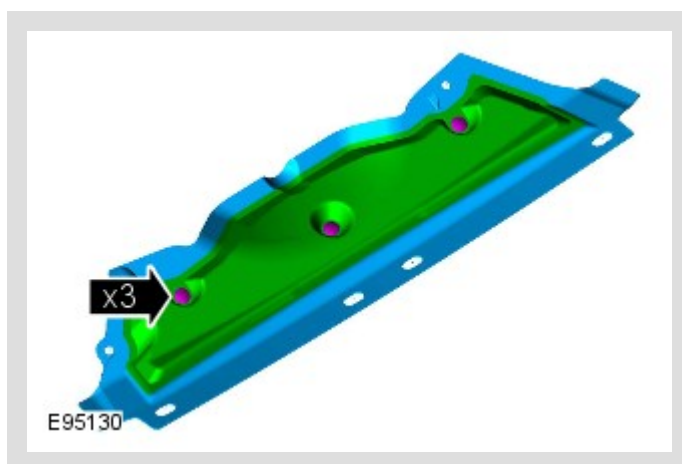

PUBLISHED: 11-MAY-2011
2010.0 XF (X250), 501-02

FRONT END BODY PANELS

SECONDARY BULKHEAD CENTER PANEL

[C1005969]

REMOVAL AND INSTALLATION

76.11.35	ENGINE COMPARTMENT REAR COVER - RENEW	ALL DERIVATIVES	0.60	USED WITHINS	
----------	--	--------------------	------	--------------	--

REMOVAL

1. Refer to: [Cowl Vent Screen](#) (501-02 Front End Body Panels, Removal and Installation).

2.

3.

 **NOTE:**

Do not disassemble further if the component is removed for access only.

INSTALLATION

1. To install, reverse the removal procedure.