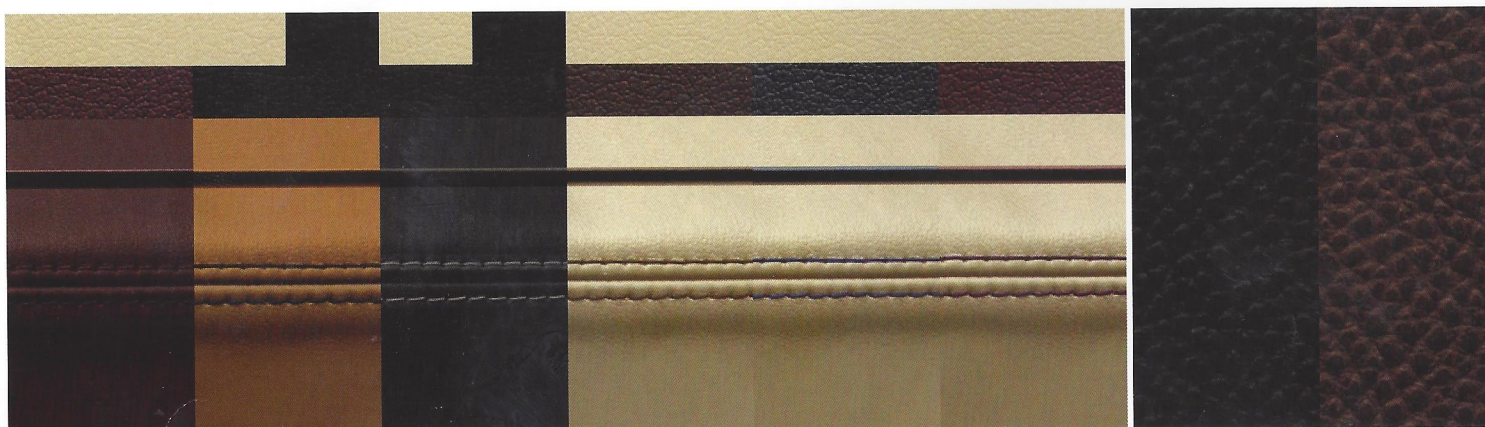

Figured Ebony
with Ribbon Laser Inlay

Carbon Fiber

Mauveine lined glovebox
on Jet/Jet interior

INTERIOR COMBINATIONS

TIPPED LEATHER OPTIONS

HEADLINING

UPPER FASCIA

SEAT TRIM
AND LEATHER

Bordeaux semi aniline leather seats with tonal stitch, Bordeaux leather upper fascia and Parchment leather headlining

London Tan semi aniline leather seats with Jet contrast stitch, London Tan piping, Jet leather upper fascia and Parchment or Jet leather headlining

Jet semi aniline leather seats with tonal stitch, Jet leather upper fascia and Parchment or Jet leather headlining

Parchment semi aniline leather seats with Truffle contrast stitch and piping, Truffle leather upper fascia and Parchment leather headlining

Parchment semi aniline leather seats with Navy contrast stitch and piping, Navy leather upper fascia and Parchment leather headlining

Parchment semi aniline leather seats with Bordeaux contrast stitch and piping, Bordeaux leather upper fascia and Parchment leather headlining