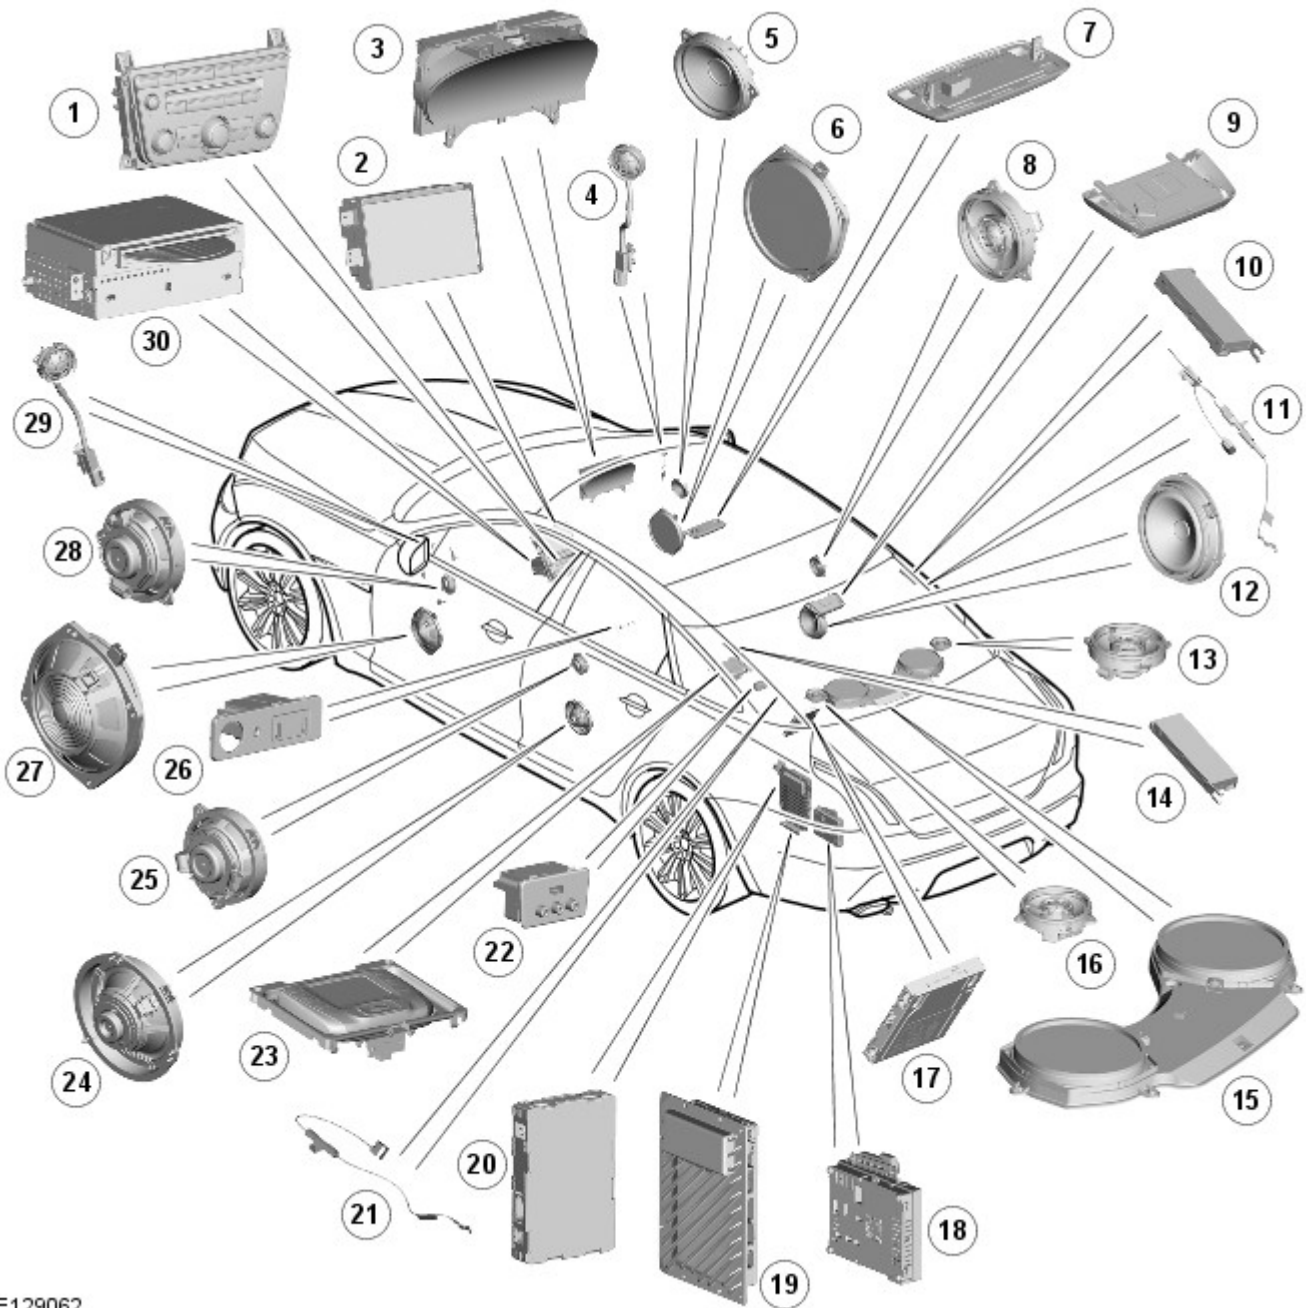

Information and Entertainment System - Audio System - Component Location

Description and Operation

E129062

Item	Description
1	Integrated Control Panel (ICP)
2	Touch Screen Display (TSD)
3	Instrument Cluster
4	Right Hand (RH) front door bass speaker
5	RH front door tweeter speaker
6	RH front door mid-range speaker
7	WhiteFire® digital wireless headphones transmitter (if fitted)
8	RH rear door co-axial speaker
9	Sigma pod module (GPS+SDARS/ GPS+DAB L-Band/ GPS)
10	AM / FM1 / TV1 / TV2 Amplifier
11	Radio antenna positive wavetrapp (isolator)
12	RH rear door bass speaker
13	Parcel shelf co-axial speaker

14	FM2 / DAB_3 / TV3 / TV4 Amplifier
15	Parcel shelf subwoofer assembly
16	Parcel shelf co-axial speaker
17	Rear Seat Entertainment (RSE) control module (if fitted)
18	TV module
19	Audio amplifier
20	DAB (SDARS - NAS only) radio module
21	Radio antenna negative wavetrap (isolator)
22	Rear auxiliary panel
23	Rear seat entertainment remote control (if fitted)
24	Left Hand (LH) rear door bass speaker
25	LH rear door co-axial speaker
26	Front auxiliary panel
27	LH front door bass speaker
28	LH front door mid-range speaker
29	LH front door tweeter speaker
30	Integrated Audio Module (IAM)