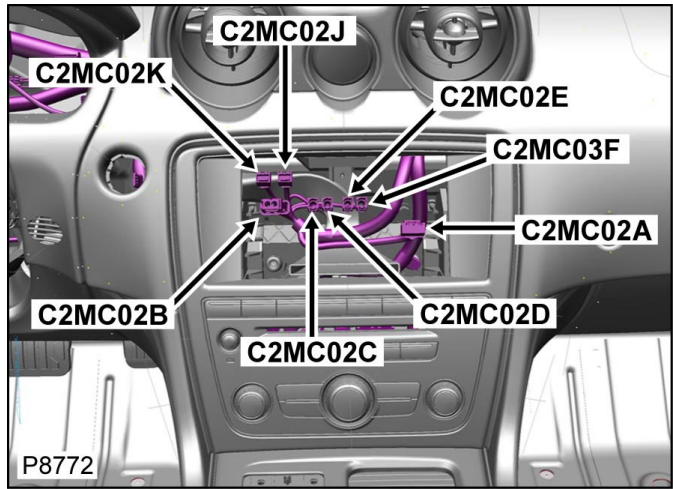

Connector: **C2MC02C**

CONNECTOR HOUSING NOT SERVICEABLE

Description: **Touch screen display**

Location: **Behind front touch screen display**

Qualifier:

ASSEMBLY

Part No.: **CASSY**

Colour: **NO COLOUR**

Cavities: **1WY**

Harness: **INSTRUMENT PANEL RHD HARNESS**

Wire Chart

CAV	CSA	COL	CCT	DESTN
1	0.5	YE	J3KAB	C23-A
2	0.5	YE	J3KAB	C23-A