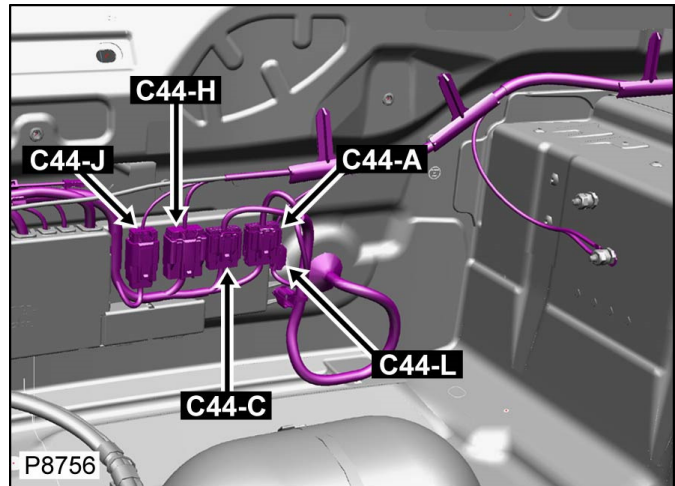

Connector: **C44-L**

CONNECTOR HOUSING NOT SERVICEABLE

Description: **Rear bumper harness to telematics harness**

Location: **Adjacent to spare wheel - LH side**

Qualifier:

BLACK

Part No.: **YPC902310**

Colour: **BLACK**

Cavities: **4WY**

Harness: **REAR BUMPER HARNESS**

Wire Chart and Service Repair Kit Information

CAV	CSA	COL	CCT	DESTN	Pre-Terminated Lead	Extract Tool	Crimpers	Wire Stripper	Heat Shrink Sleeve	Ident Sleeve	Splice
1	0.5	GN	J3KAB	C4MP19	418-411-45	-	418-116A	418-117	-	418-112	418-107
2	0.5	GN	J3KAB	C4MP19	418-411-45	-	418-116A	418-117	-	418-112	418-107
3	0.5	YE	J3KAB	S/JOINT SPL266	418-411-45	-	418-116A	418-117	-	418-112	418-107
4	0.75	GN	J3KAB	C4MP19	418-411-45	-	418-116A	418-117	-	418-112	418-107