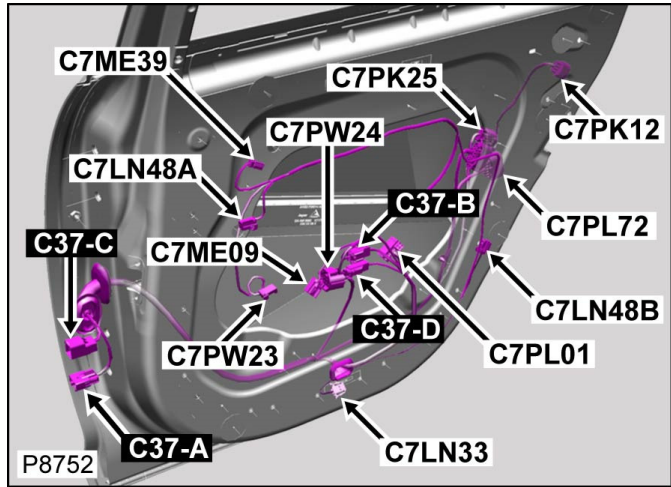

Connector: **C37-A**

CONNECTOR HOUSING SERVICEABLE

Description: **Rear door harness to main harness**

Location: **'B' post**

Qualifier:

Part No.: **YPC500910**

Colour: **BLACK**

Cavities: **16WY**

Harness: **REAR DOOR (SWB) HARNESS**

Wire Chart and Service Repair Kit Information

CAV	CSA	COL	CCT	DESTN	Pre-Terminated Lead	Extract Tool	Crimpers	Wire Stripper	Heat Shrink Sleeve	Ident Sleeve	Splice
1	0.35	BU	ALL	C7PL72	418-411-47	-	418-116A	418-117	-	418-112	418-107
2	0.35	BU	CBGAG	C7PK25	418-411-47	-	418-116A	418-117	-	418-112	418-107
3	0.35	BU	CBGAG	C7PK25	418-411-47	-	418-116A	418-117	-	418-112	418-107
4	0.35	BU	CBGAG	C7PK25	418-411-47	-	418-116A	418-117	-	418-112	418-107
5	0.35	BU	CBGAG	C7PK25	418-411-47	-	418-116A	418-117	-	418-112	418-107
6	0.5	BU	CBGAG	S/JOINT SPL417	-	-	-	-	-	-	-
7	0.5	BU	ALL	C37-B	-	-	-	-	-	-	-
8	0.5	BU	ALL	C37-B	-	-	-	-	-	-	-
9	0.35	BU	LHS+CBGAG	C7PK12	418-411-47	-	418-116A	418-117	-	418-112	418-107
9	0.35	BU	RHS+CBGAG	C7PK12	418-411-47	-	418-116A	418-117	-	418-112	418-107
10	0.35	BU	ALL	C7PL01	418-411-47	-	418-116A	418-117	-	418-112	418-107
11	0.35	BU-WH	ALL	C37-B	418-411-47	-	418-116A	418-117	-	418-112	418-107
12	0.75	BU	LHS+CBGAG	C7PK12	-	-	-	-	-	-	-
12	0.75	BU	RHS+CBGAG	C7PK12	-	-	-	-	-	-	-
13	0.75	BU	LHS+CBGAG	C7PK12	-	-	-	-	-	-	-
13	0.75	BU	RHS+CBGAG	C7PK12	-	-	-	-	-	-	-