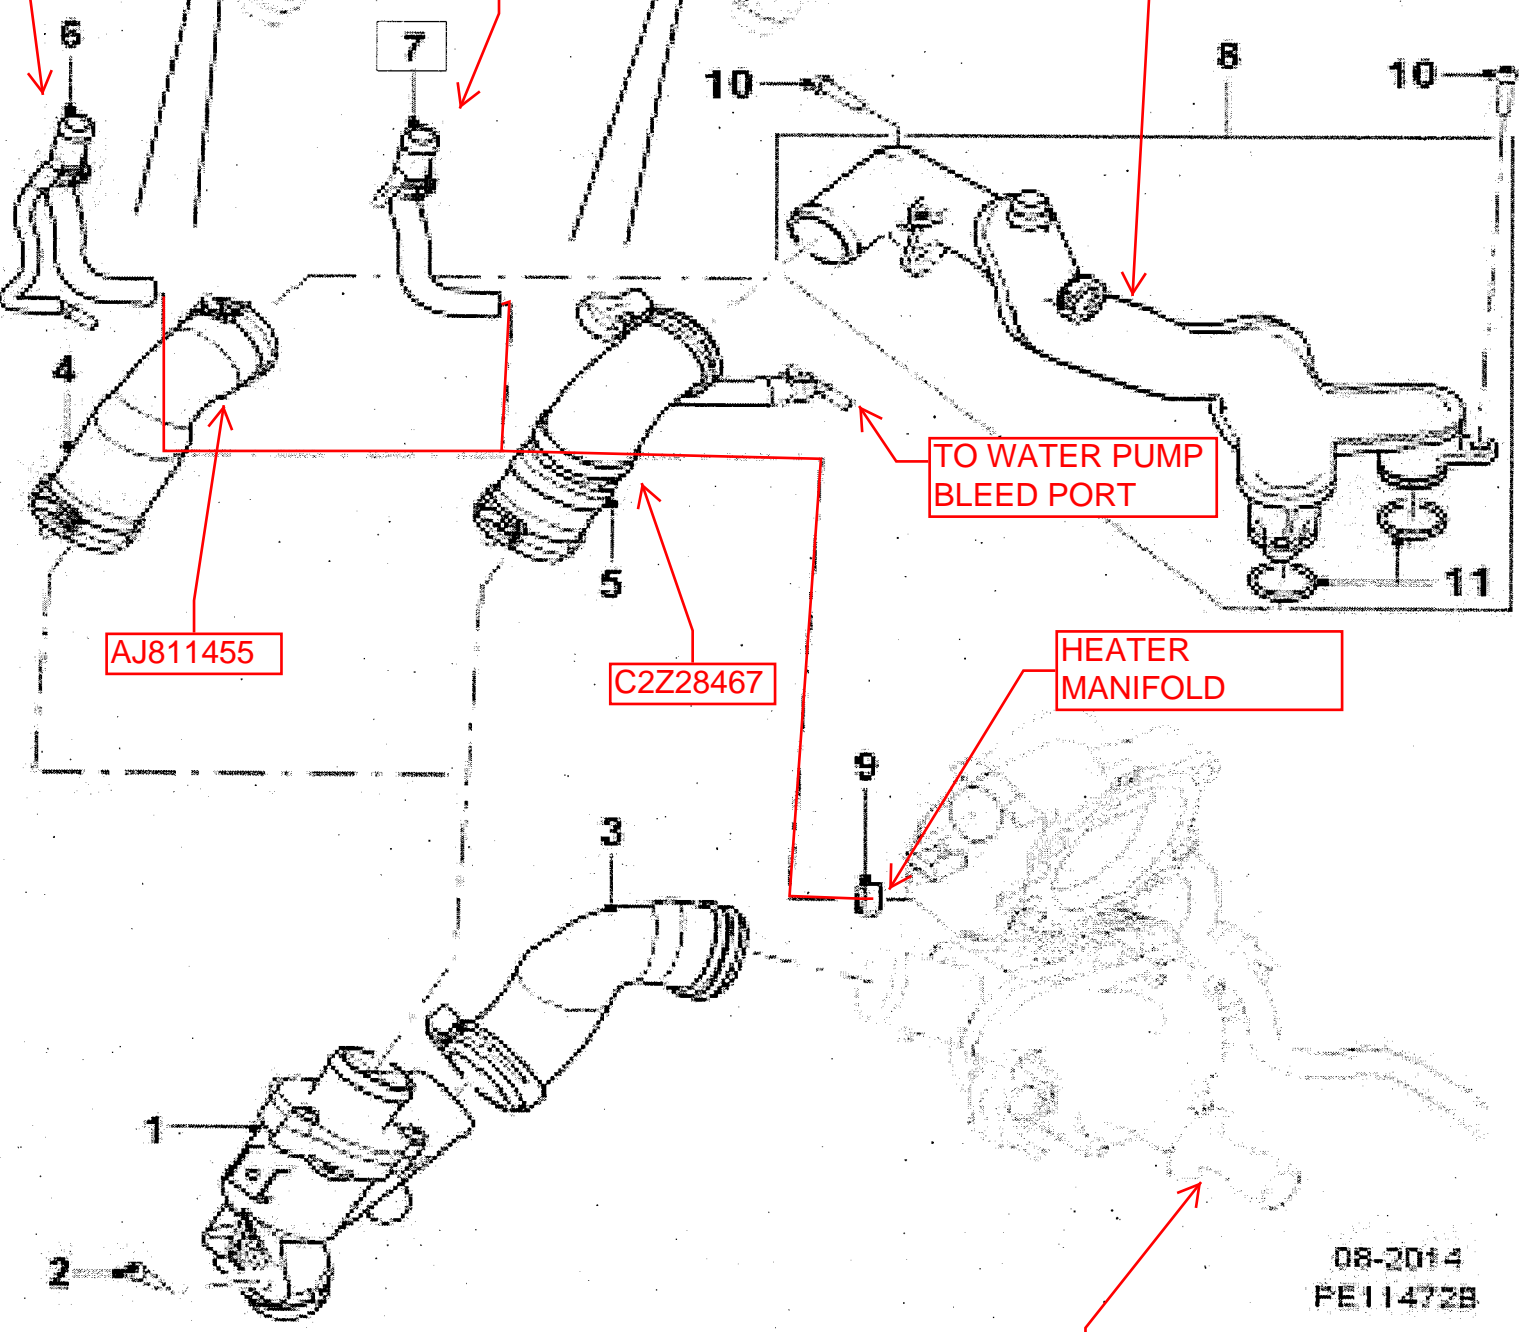

OLD VERSION

NEW VERSION

AJ813565

C2Z28467

WATER PUMP

OUTLET TUBE

AJ812141

AJ813565

TO WATER PUMP BLEED PORT

AJ811455

C2Z28467

HEATER MANIFOLD

REAR OF WATER PUMP