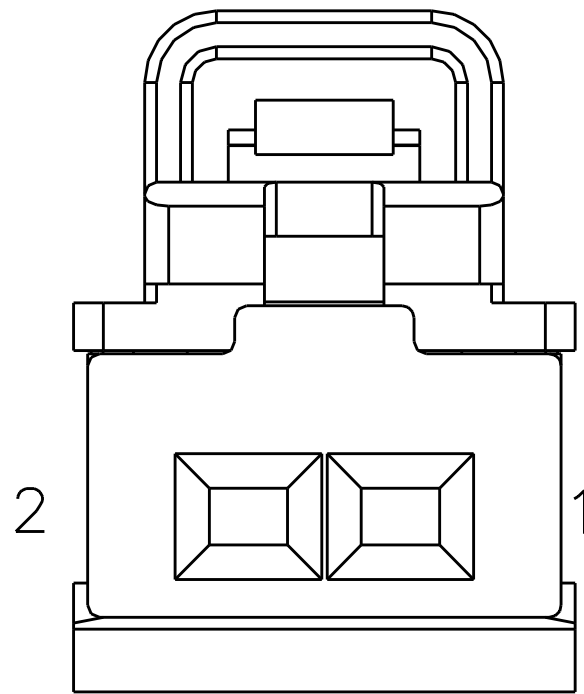

Connector Face

Click to toggle focus

BLACK

Housing

Serviceable

Engineering Part Number

3M5T-14489-BBA

Service Part Number

YPC908890

Colour

BLACK

Cavities

2

Harness

ROOF RHS HARNESS

Description

Speaker-Telematics

Location

Wire chart and service repair kit information

CAV	CSA	COL	CCT	DESTN	Pre-Terminated Lead	Crimpers	Wire Stripper	Heat Shrink Sleeve	Ident Sleeve	Splice
1	0.5	BK-GY	HKKAF	C49-C	418-411-45	418-116A	418-117	418-104	418-112	418-107
2	0.5	BK	HKKAF	C49-C	418-411-45	418-116A	418-117	418-104	418-112	418-107