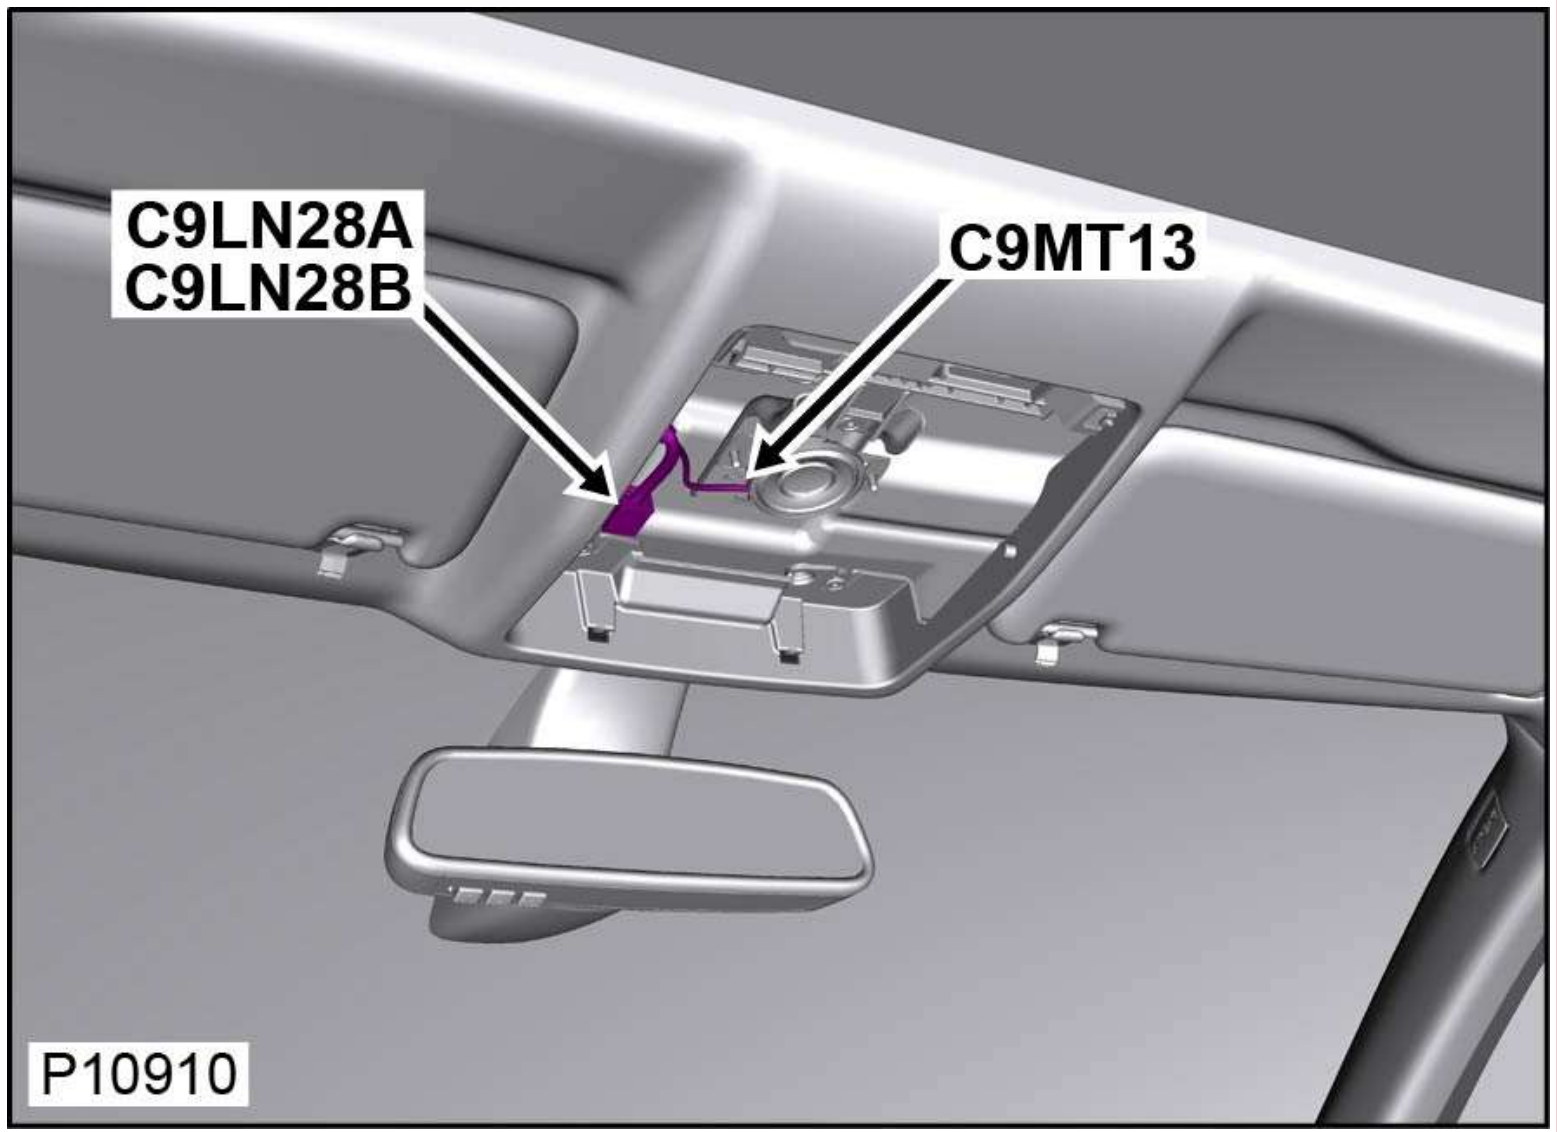

Connector Face

Click to toggle focus

BLACK

Housing

Serviceable

Engineering Part Number

3M5T-14489-BBA

Service Part Number

YPC908890

Colour

BLACK

Cavities

2

Harness

ROOF RHS HARNESS

Description

Speaker-Telematics

Location

Wire chart and service repair kit information

CAV	CSA	COL	CCT	DESTN	Pre-Terminated Lead	Crimpers	Wire Stripper	Heat Shrink Sleeve	Ident Sleeve	Splice
1	0.5	BK-GY	HKKAF	C49-C	418-411-45	418-116A	418-117	418-104	418-112	418-107
2	0.5	BK	HKKAF	C49-C	418-411-45	418-116A	418-117	418-104	418-112	418-107