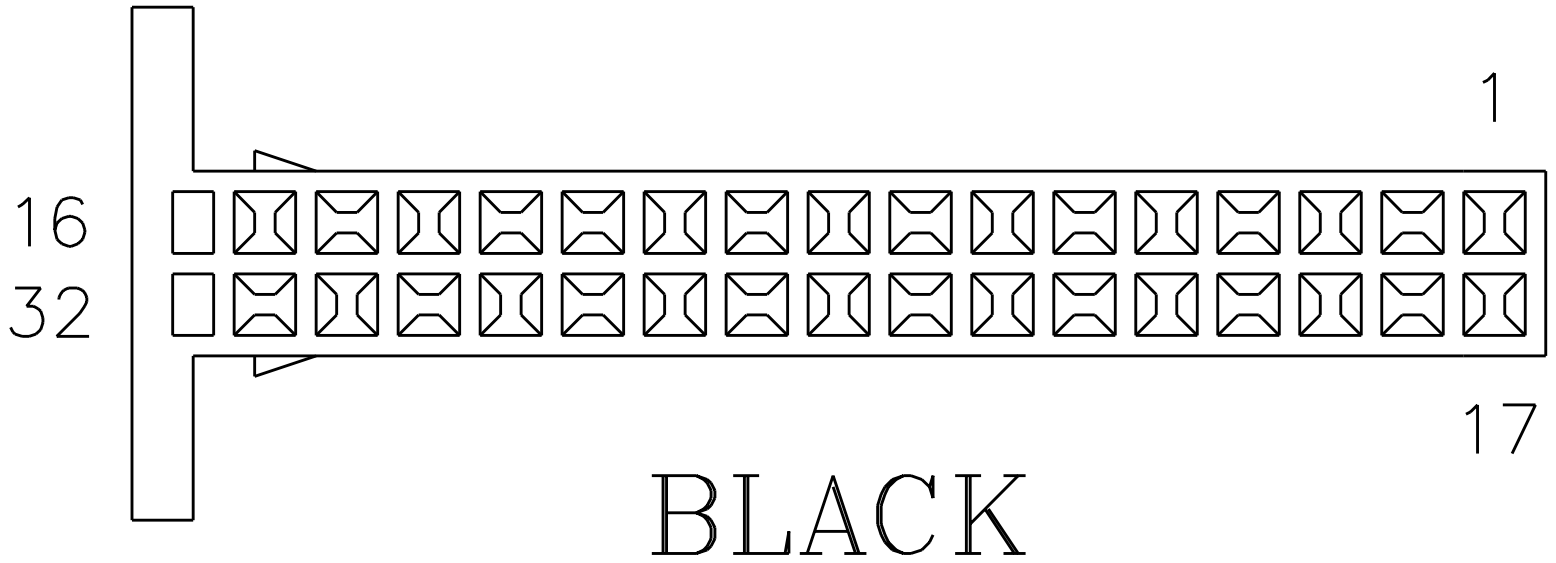

**Connector Face**

Click to toggle focus

**Housing**

Serviceable

**Engineering Part Number**

YS6T-14489-RZA

**Service Part Number**

YPC901800

**Colour**

BLACK

**Cavities**

32

**Harness**

TELEMATICS HARNESS

**Description**

Module-Telematic control