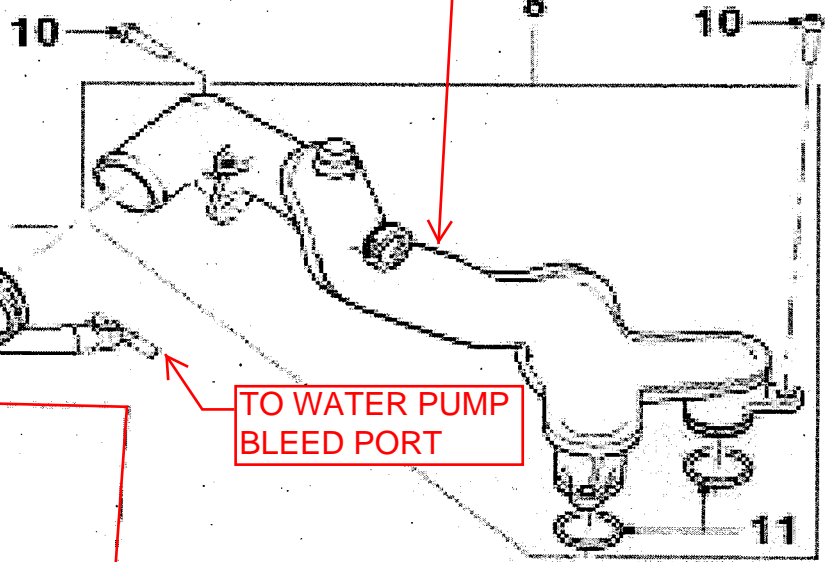

OLD VERSION

NEW VERSION

AJ813565

C2Z28467

WATER PUMP

OUTLET TUBE

AJ812141

AJ813565

TO WATER PUMP BLEED PORT

AJ811455

C2Z28467

HEATER MANIFOLD

REAR OF WATER PUMP