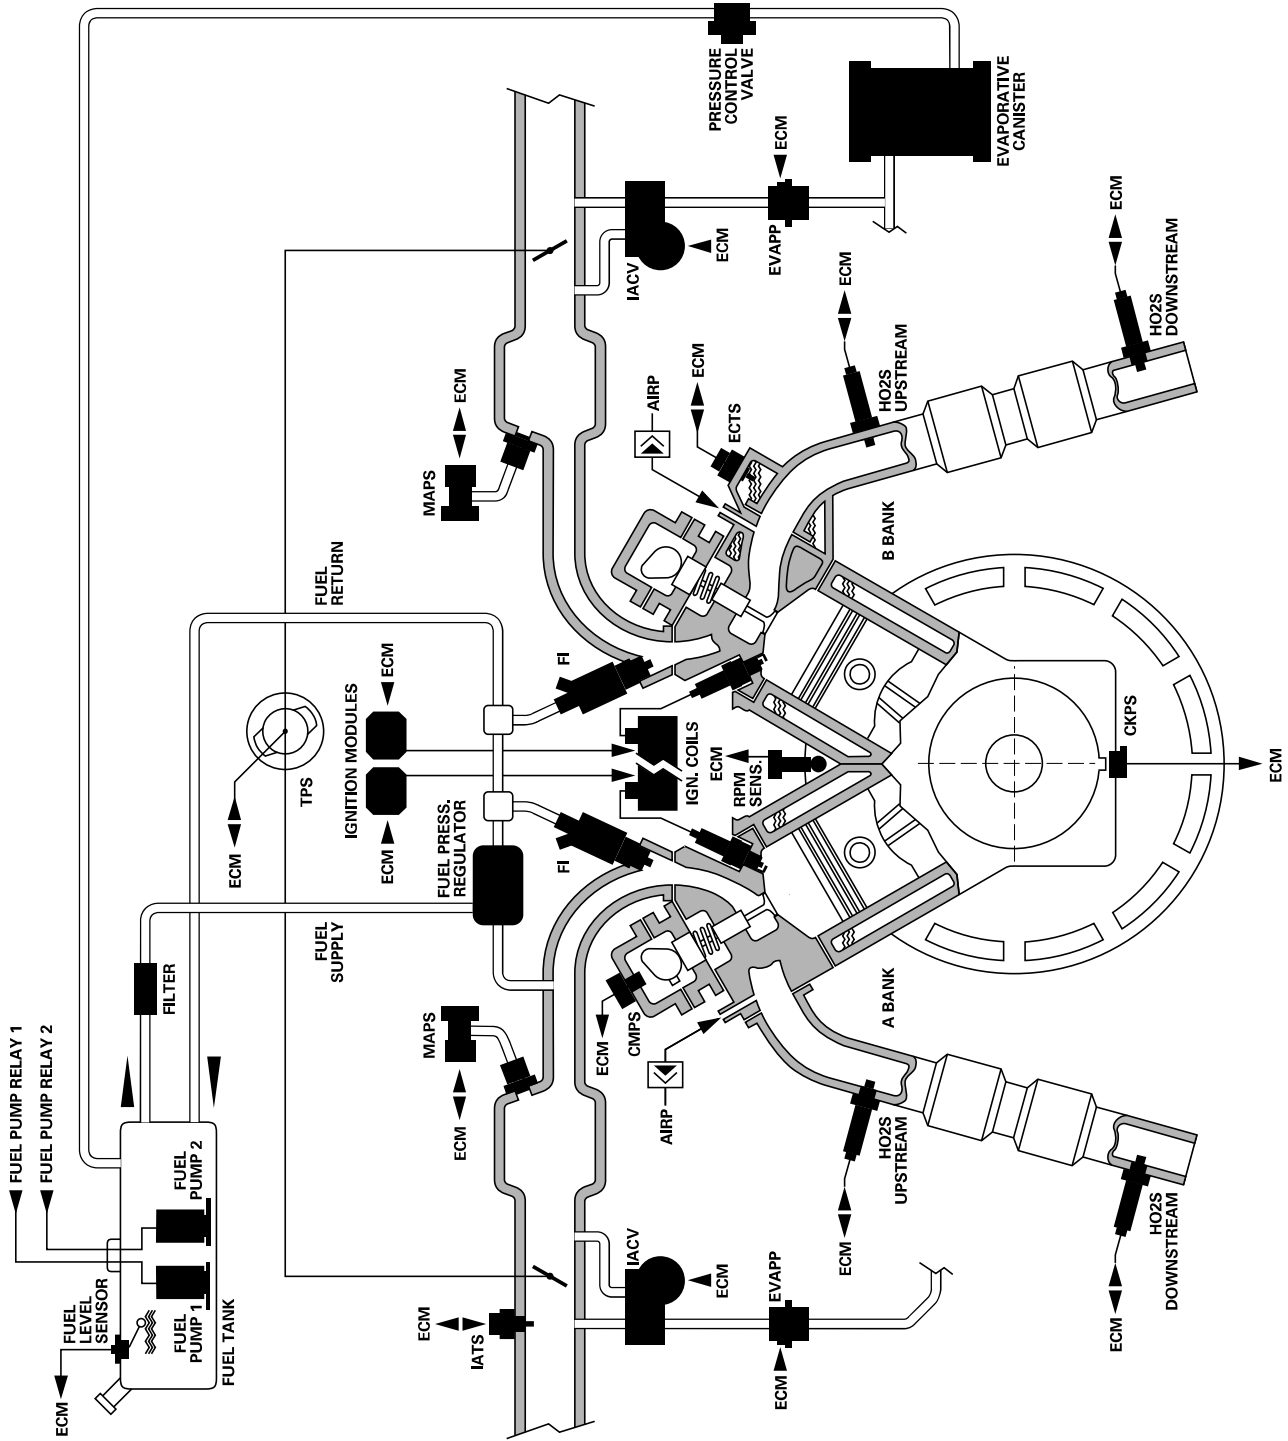

6.0 Litre V12 / ND Engine Management System

Engine Control Module (continued)

V12 / ND ENGINE MANAGEMENT LOGIC

T851 / 4.02A