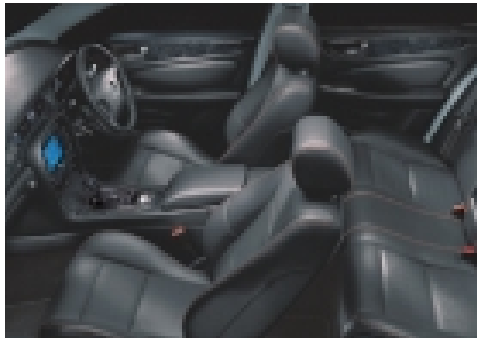

INTERIOR TRIM COMBINATIONS

R CONTRAST INTERIOR THEME

[XJR only]

WARM CHARCOAL/WARM CHARCOAL
(Includes Cranberry stitching)