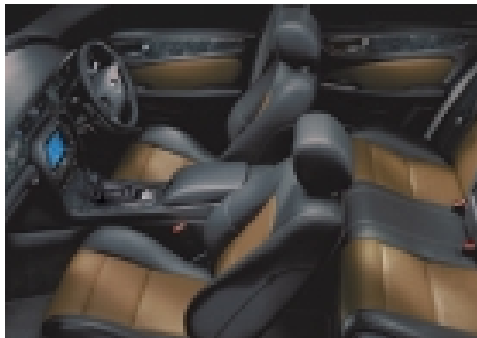

IVORY/SABLE (Alternative Ivory/Charcoal combination)

HERITAGE TAN/WARM CHARCOAL

WARM CHARCOAL/IVORY

WARM CHARCOAL/WARM CHARCOAL

SAND/SABLE

CONTRAST PIPING AND STITCHING

Contrast piping combinations for seat and door inserts are available as standard on Super V8 model. Optional on XJ6 and SE models*.

Contrast stitching combinations are available only on XJR contrast seats.

VENEERS

BURR WALNUT VENEER

GREY STAINED BIRDS EYE MAPLE VENEER

R colour keyed leather steering wheel, interlock graining on seats and door insert pads are not available on Classic interior theme. Classic interior colours are only available with burr walnut veneer.