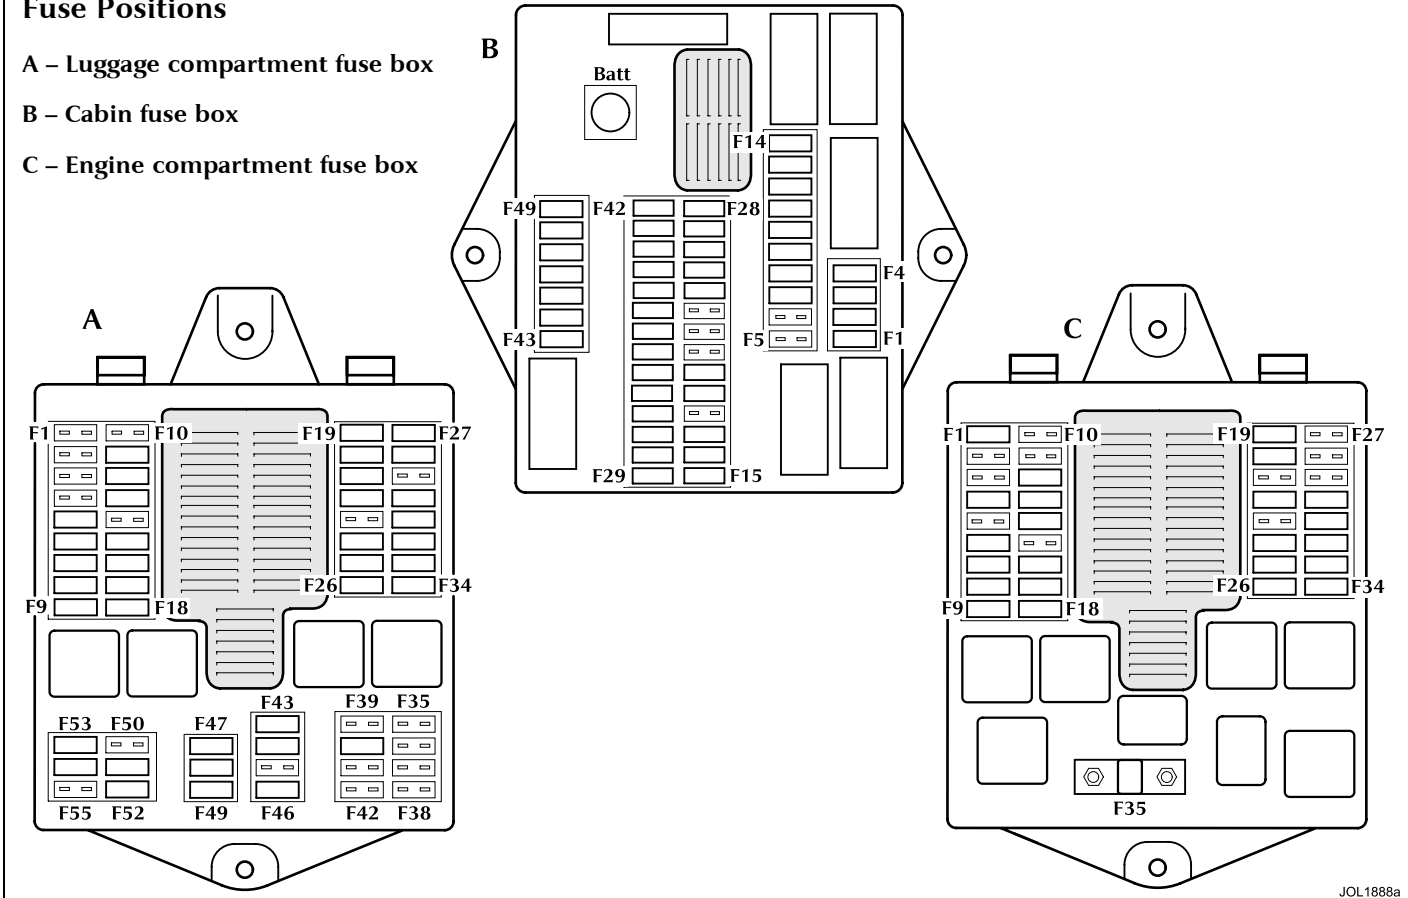

Fuse Positions

A – Luggage compartment fuse box

B – Cabin fuse box

C – Engine compartment fuse box

6-22 Roadside Emergency

Engine compartment fuse box

Fuse No	Fuse Type	Rating (amps)	Colour	Circuit
F1	ATO	10A	Red	Front ignition, UHEGO, fuel pump, rear ignition relay coils
F2 – F3				Not used
F4	ATO	30A	Green	Powerwash pump
F5				Not used
F6	ATO	40A	Orange	Air suspension compressor
F7	ATO	40A	Orange	Right-hand front screen heater or wiper park zone heater
F8	ATO	20A	Yellow	Right-hand dipped beam
F9	ATO	20A	Yellow	Left-hand dipped beam
F10, F11				Not used
F12	ATO	10A	Red	Engine control module
F13	ATO	10A	Red	Fuel injectors
F14	ATO	10A	Red	Purge valve, EGR valve, canister close valve (CCV), V6 intake manifold tuning valves (IMTV), MAFS, air filter solenoid, radiator fan controller
F15				Not used
F16	ATO	20A	Yellow	Right-hand main beam, left-hand main beam
F17	ATO	10A	Red	Engine control module, transmission control module
F18	ATO	15A	Blue	Front fog lights, instrument cluster front fog status