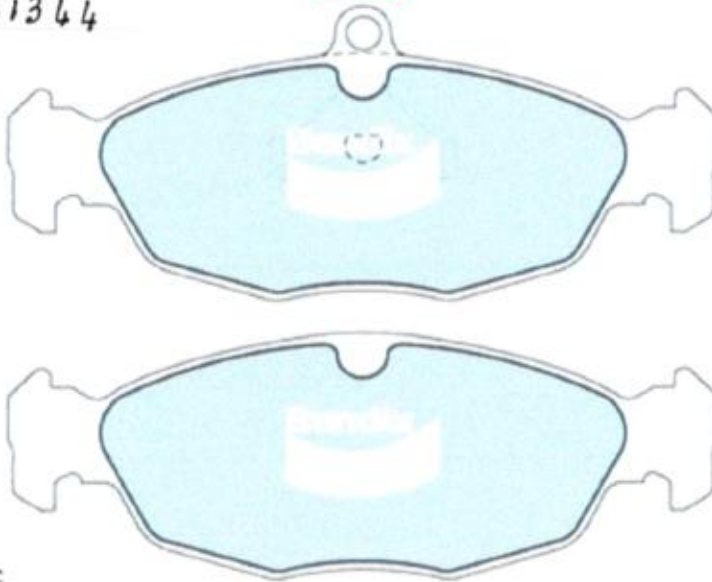

DB1275

Dimensions

2 Pads 140 x 58 x 17 + 2 Pads 141 x 48 x 17 mm

Required Qty Per Vehicle

1

Structure

2 Inner Pads + 2 Outer Pads

Other Notes

OEM JLM 21344

Fitted

Akebono EUR394A Front

EUR688 Rear

Rear

With Rear Vented Disc

Put your foot down with confidence

Like

[Change your country or region](#)

FIND THE RIGHT PAD OR SHOE FOR YOUR VEHICLE

RESULTS FOR JAGUAR XJ SERIES XJR 4.0 SEDAN NOV 1994 - OCT 1997

OEM JLM 1829

DB1242

front

Fits

Jaguar XJ Series XJR 4.0 Sedan Nov 1994 - Oct 1997

Available In

GENERAL CT

Set Consists of

4 Pads 156 x 64 x 17 mm