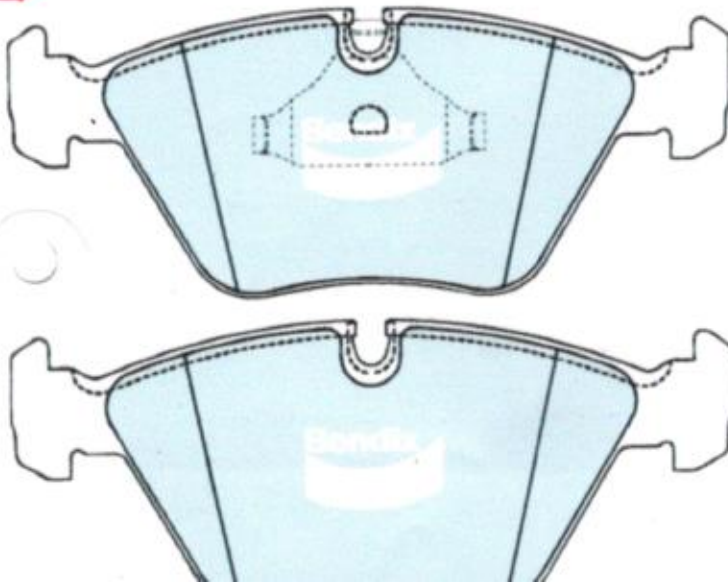

[Change your country or region](#)

FIND THE RIGHT PAD OR SHOE FOR YOUR VEHICLE

RESULTS FOR JAGUAR XJ SERIES XJR 4.0 SEDAN NOV 1994 - OCT 1997

OEM JLM 1829

DB1242

front

Fits

Jaguar XJ Series XJR 4.0 Sedan Nov 1994 - Oct 1997

Available In

GENERAL CT

Set Consists of

4 Pads 156 x 64 x 17 mm