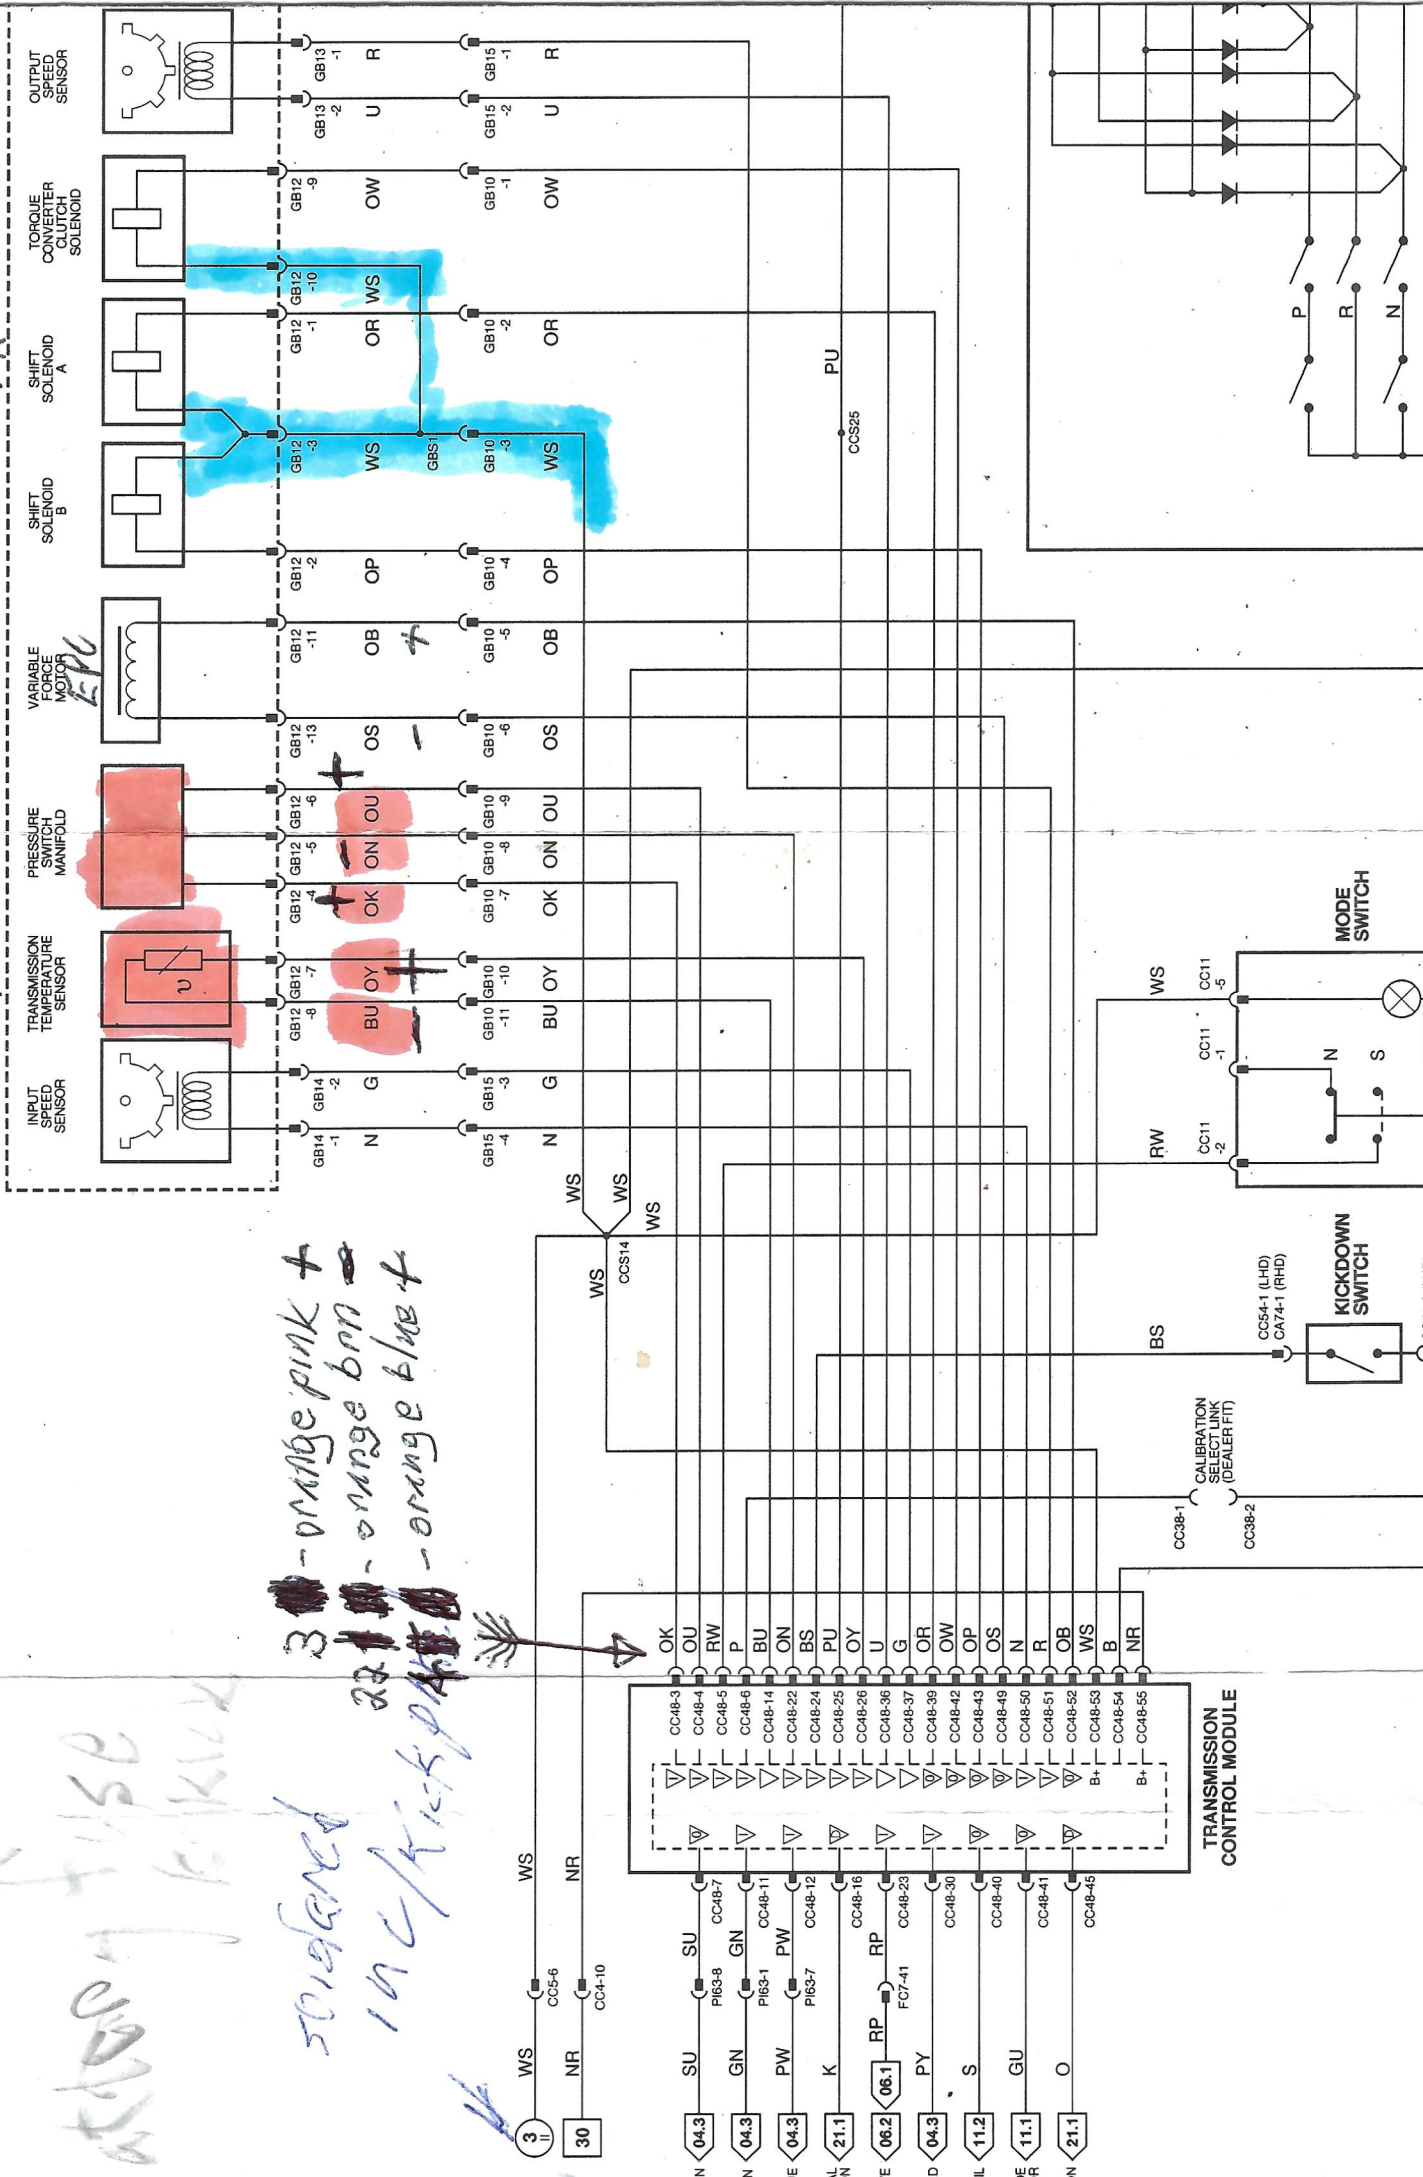

AJ16 SC Automatic Transmission

Transmission selector position

TRANSMISSION B A 4US

TTS PSM P25

factory fuse

3 orange +
2 orange blue +
1 orange blue +