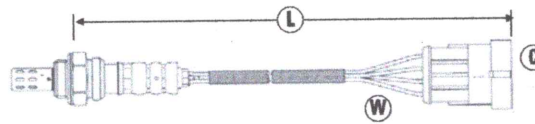

OXYGEN SENSOR APPLICATIONS

W = Number of Wires
C = Connector Type (see pages 179-198)
L = Length of Sensor and Lead (mm)

LITRE / MODEL	TYPE	ENGINE TYPE	CHASSIS INFO	GENERAL INFO	DATE	SENSOR POSITION	W	C	L	PART NO.	STOCK NO.
HYUNDAI (continued)											
Trajet											
2.0i	FO	G4JP-G			09.99→01.04	Front	4	102	567	OZA341-KH2	0368
2.0i CVVT	FO	G4GC-G			06.04→	Rear	4	30	317	OZA692-EE3	90401
2.7i V6	KM	G6BA			01.01→	Front	4	139	310	OZA588-KH3	1348
2.7i V6	KM	G6BA			01.01→	Rear	4	139	310	OZA588-KH3	1348
Tucson											
2.0i	JM	G4GC			08.04→	Front	4	31	220	OZA723-EE4	92366
2.0i	JM	G4GC			08.04→	Rear	4	30	317	OZA692-EE3	90401
XG30											
3.0i		G6CT		Left Hand Sensor	10.00→01.03	Front	4	102	427	OZA532-KH1	1342
3.0i		G6CT		Right Hand Sensor	10.00→01.03	Front	4	102	377	OZA532-KH2	1343
XG35											
3.5i		G6CU, G6GU		Left Hand Sensor	05.03→09.06	Front	4	102	427	OZA532-KH1	1342
3.5i		G6CU, G6GU		Right Hand Sensor	05.03→09.06	Front	4	102	377	OZA532-KH2	1343