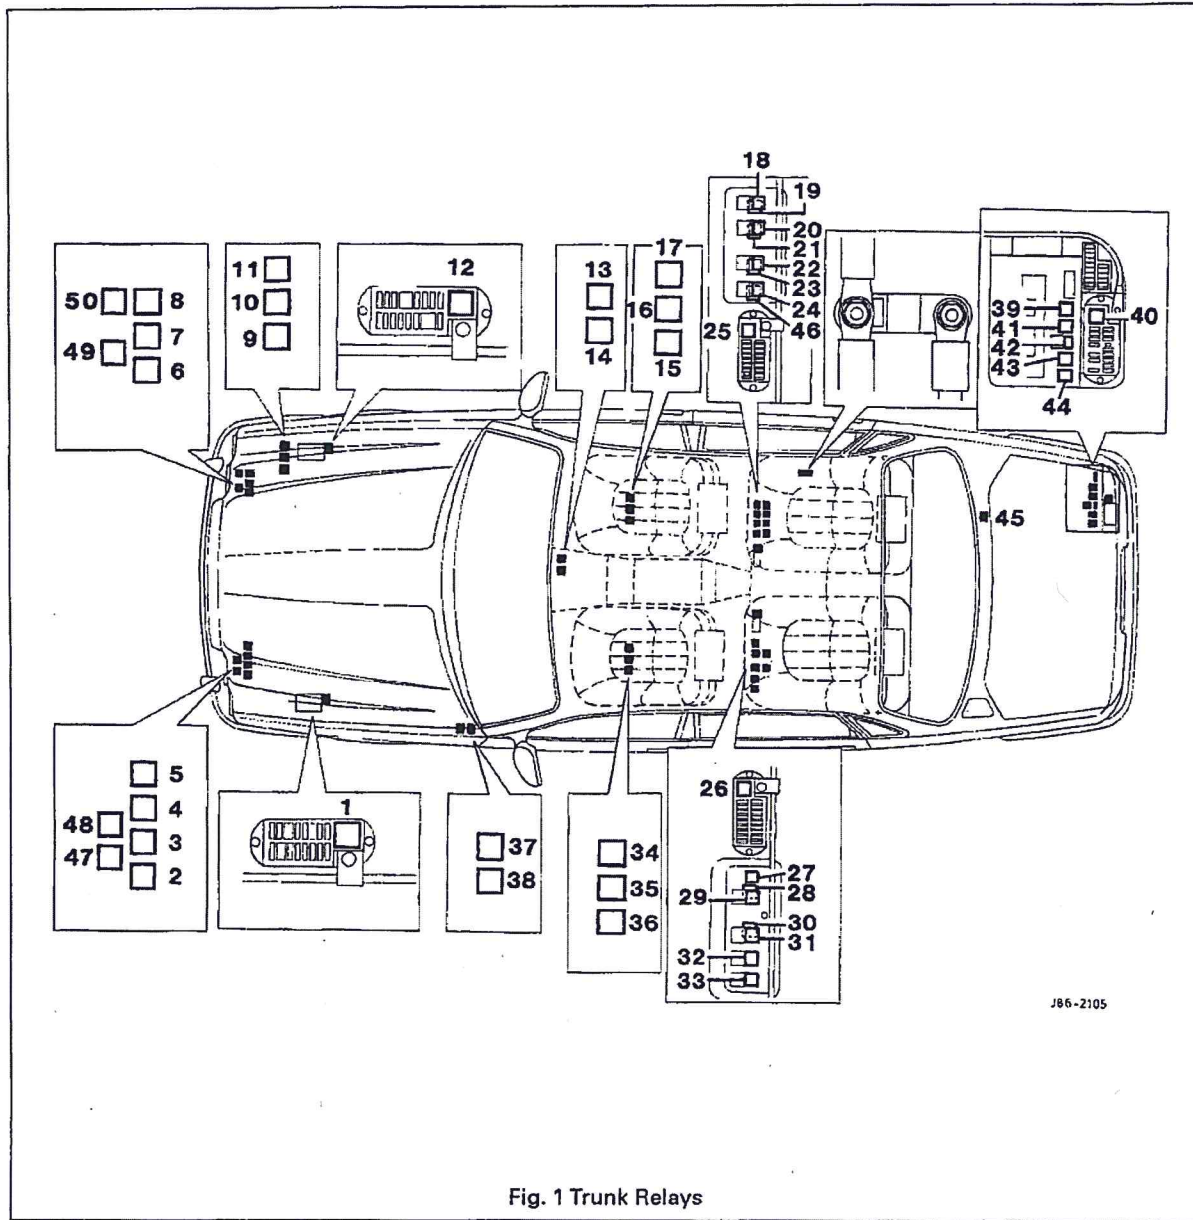

15.12.3 Trunk Relays, General Description & Locations

J86-2105

Fig. 1 Trunk Relays

Fig.1, shows all relays located inside the trunk.

To renew and to locate the relays, open the trunk lid, remove the wheel floor carpet board, followed by the carpeted battery/fuse cover and the back panel carpet board.

Key to Fig. 1, Trunk Relays, page 62.

SRO	Relays	Location	Color	AJ16	V12	Number
18.30.30	Fuel Pump (single)	Trunk compartment, inside electrical carrier.	Blue	All Models	All Models	41
18.30.70	Fuel Pump	Trunk compartment, inside electrical carrier.	Blue	Supercharged only	Secondary Fuel Pump	45
86.55.19	Rear Screen Heater	Trunk compartment, inside electrical carrier.	Blue	All Models	All Models	43
86.55.73	Trunk Lid Release	Trunk compartment, inside electrical carrier.	Violet	All Models	All Models	44
86.56.12	Accessory Socket	Trunk compartment, inside electrical carrier.	Blue	All Models	All Models	42
86.56.10	High Mounted Stop Lamp	Trunk compartment, inside electrical carrier.	Blue	Where fitted	Where fitted	39
86.56.11	Fusebox Assembly/ Aux. Positive	Trunk compartment, inside electrical carrier.	Blue	All Models	All Models	40