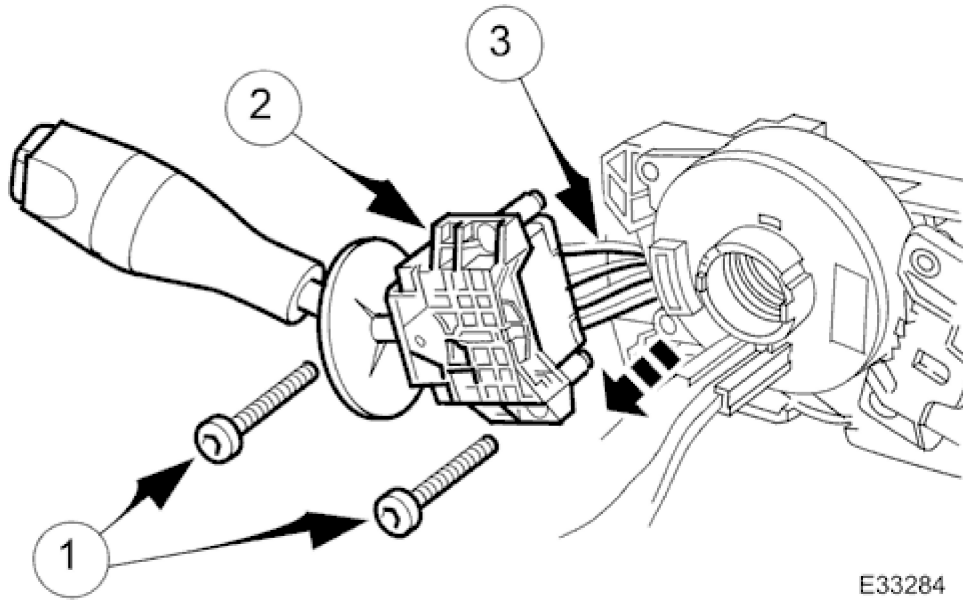

2003 XJ RANGE - Steering Column Switches - 211-05

E33284