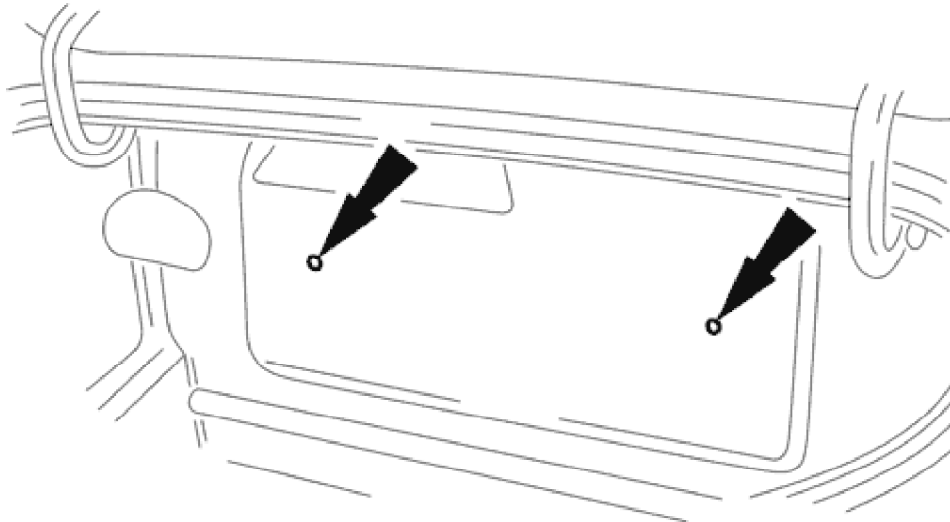

## Luggage Compartment Front Trim Panel 76.19.31

### Removal

1. Remove battery cover.
2. Remove trunk floor carpet.

E35628

3. Remove and discard the two fir tree fasteners securing the front liner.
4. Remove liner from trunk.

### Installation

1. Position liner in trunk.
2. Using new fir tree fasteners, secure liner to front of trunk.
3. Fit trunk floor carpet.
4. Fit battery cover.