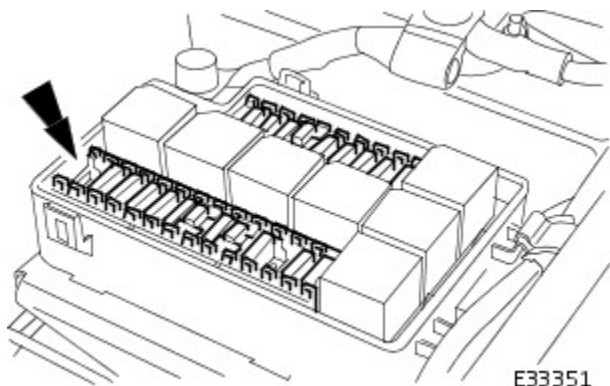

Fuse Box Details

E33351

Engine Compartment Fuse Box

Fuse No	Rating (amps)	Circuit
1	10	Transmission control module.
2	5	Screen heaters relay, alternator regulator.
3	10	Security sounder, headlamp levelling, ignition coils +Ve, fog lamp switches.
4	5	ABS control module.
5	10	Adaptive damping, starter relay coil, engine management control module and relays.
6	10	Right-hand low beam headlamp.
7	30	Power wash pump.
8	10	Left-hand low beam headlamp.
9	10	Security sounder.
10	-	Not used.
11	10	Right-hand horn.
12	30	Radiator cooling fans series/right-hand fast.
13	10	Left-hand horn
14	30	Cooling fans left-hand fast.
15	10	Air conditioning coolant pump.
16	30	ABS pump control.
17	15	Front fog lamps.
18	30	ABS pump motor.
19	10	Right-hand high beam headlamp.
20	-	Not used.
21	10	Left-hand high beam headlamp.
22	30	Wiper motor.