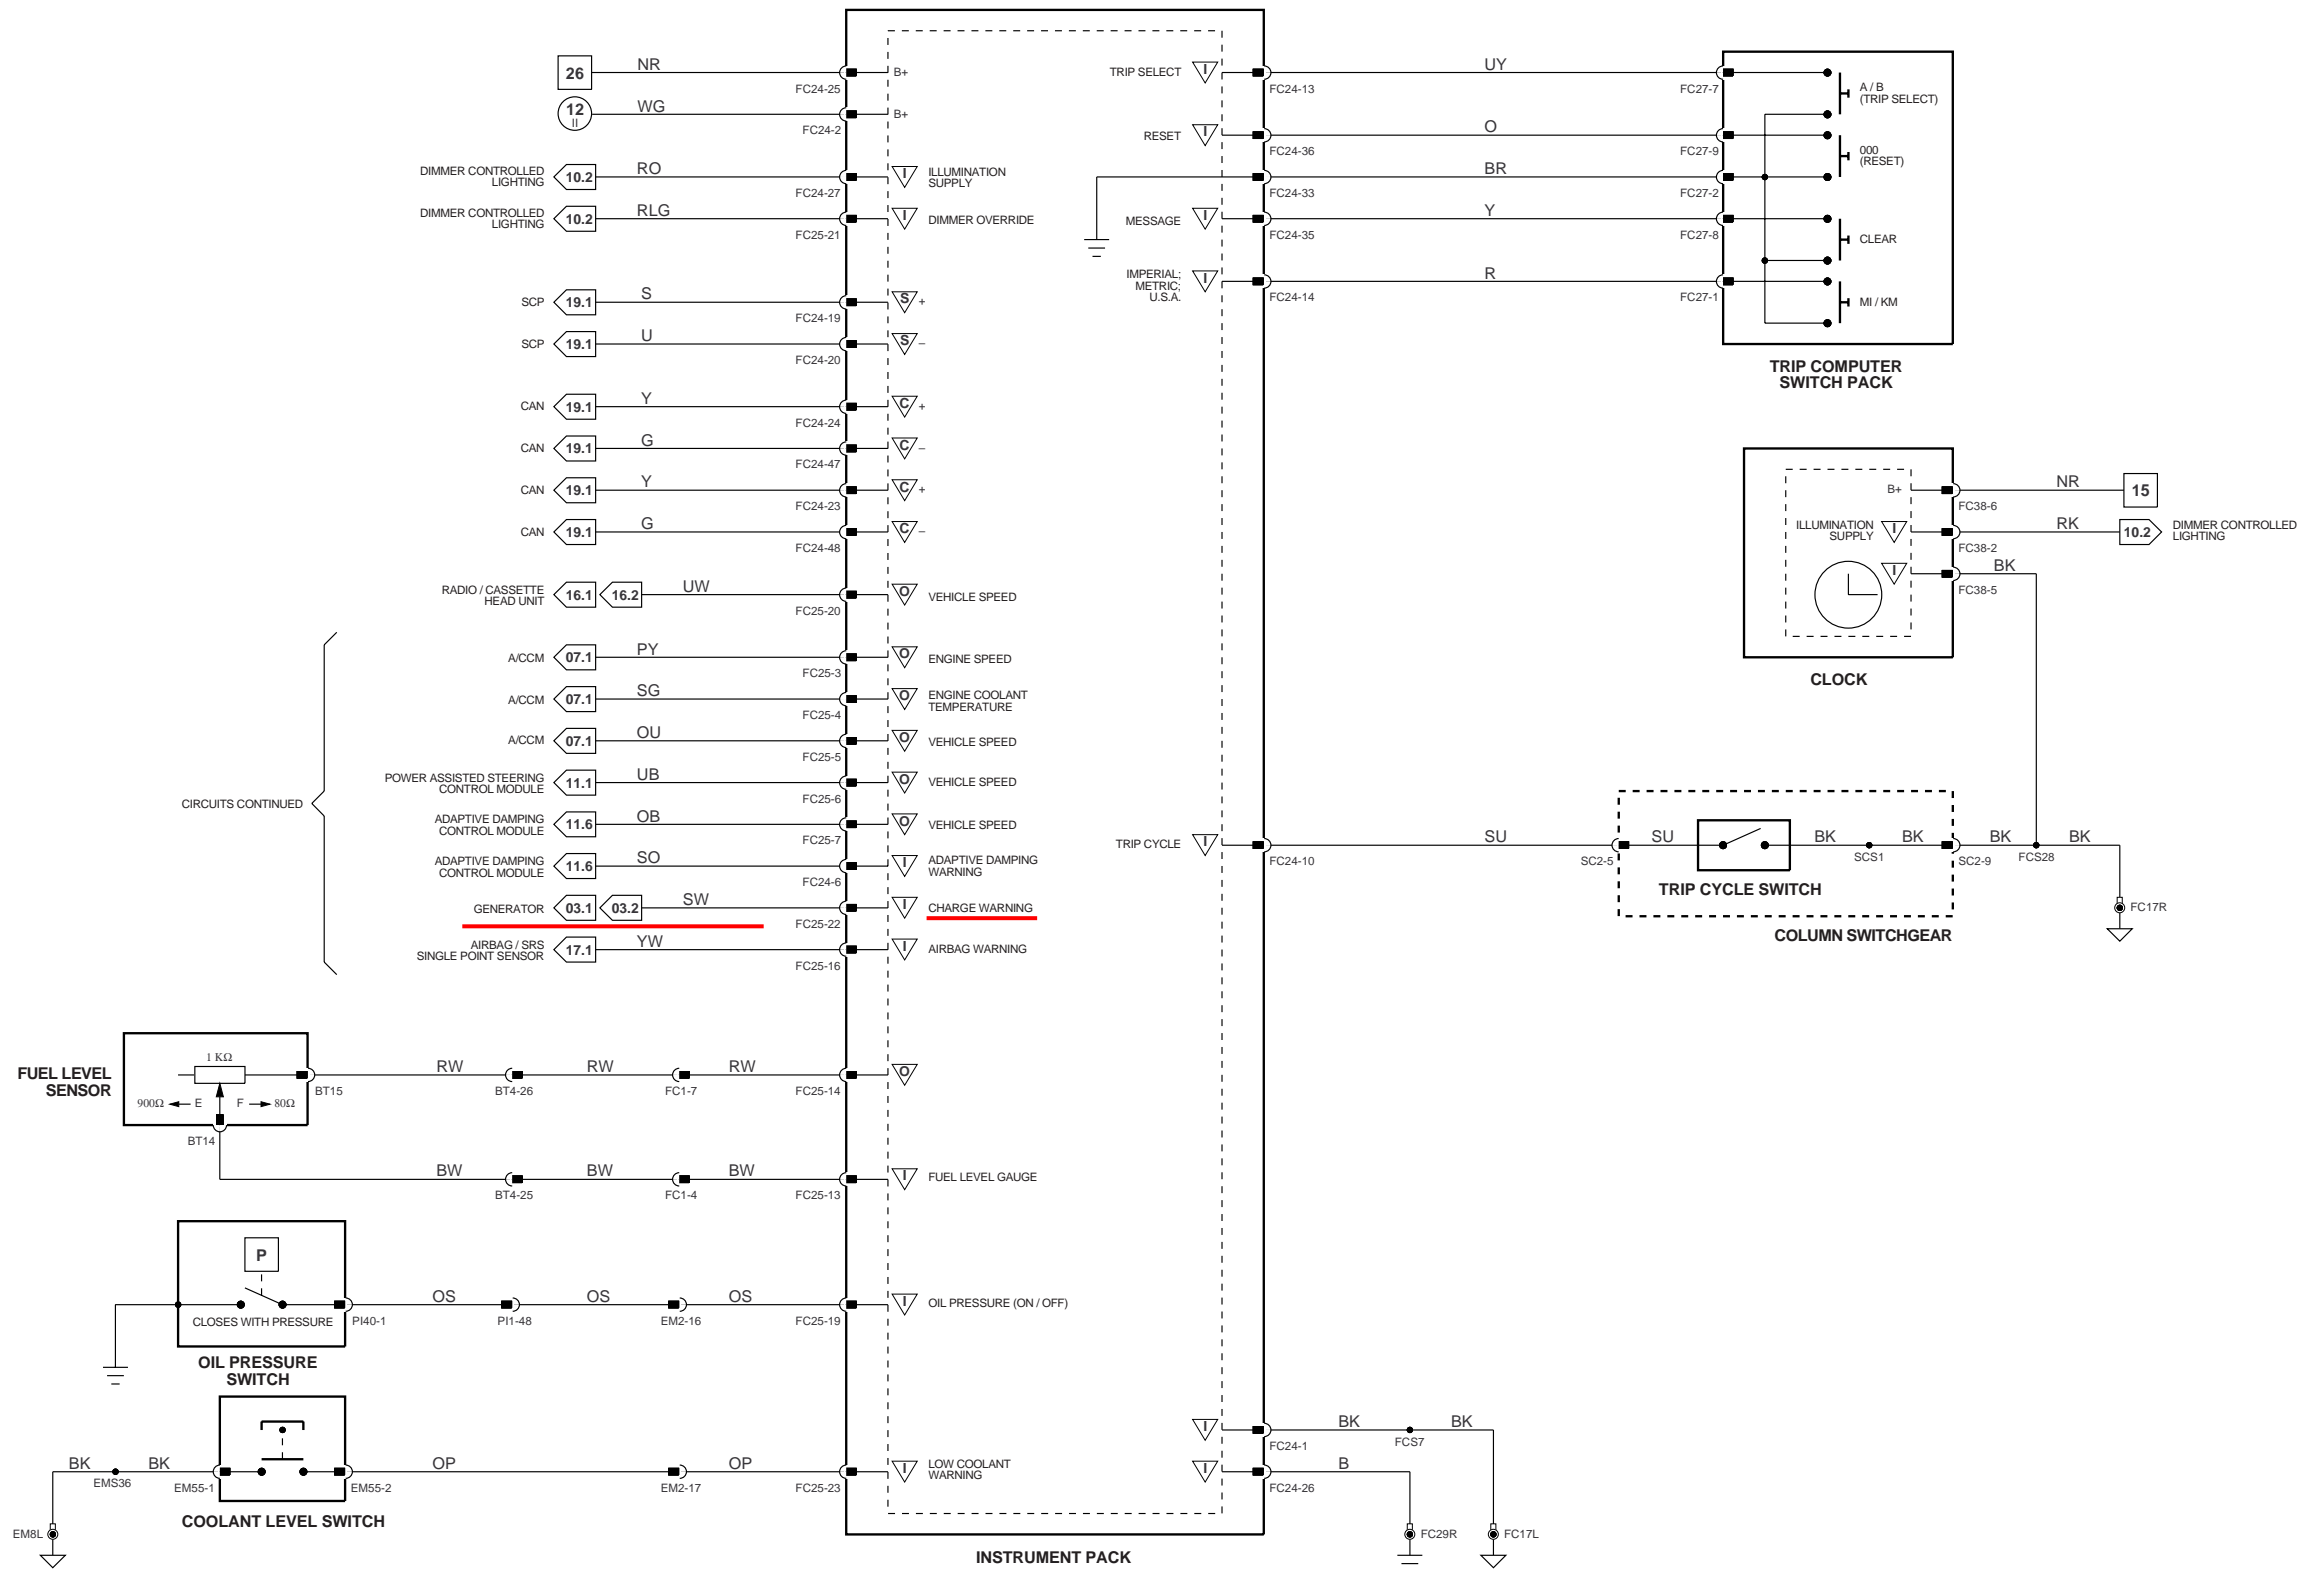

		<p>VARIANT: AJ27s N/A Vehicles VIN RANGE: 853936 → DATE OF ISSUE: SEPTEMBER 1998</p>
--	--	--

VARIANT: All Vehicles
 VIN RANGE: 853936 →
 DATE OF ISSUE: SEPTEMBER 1998