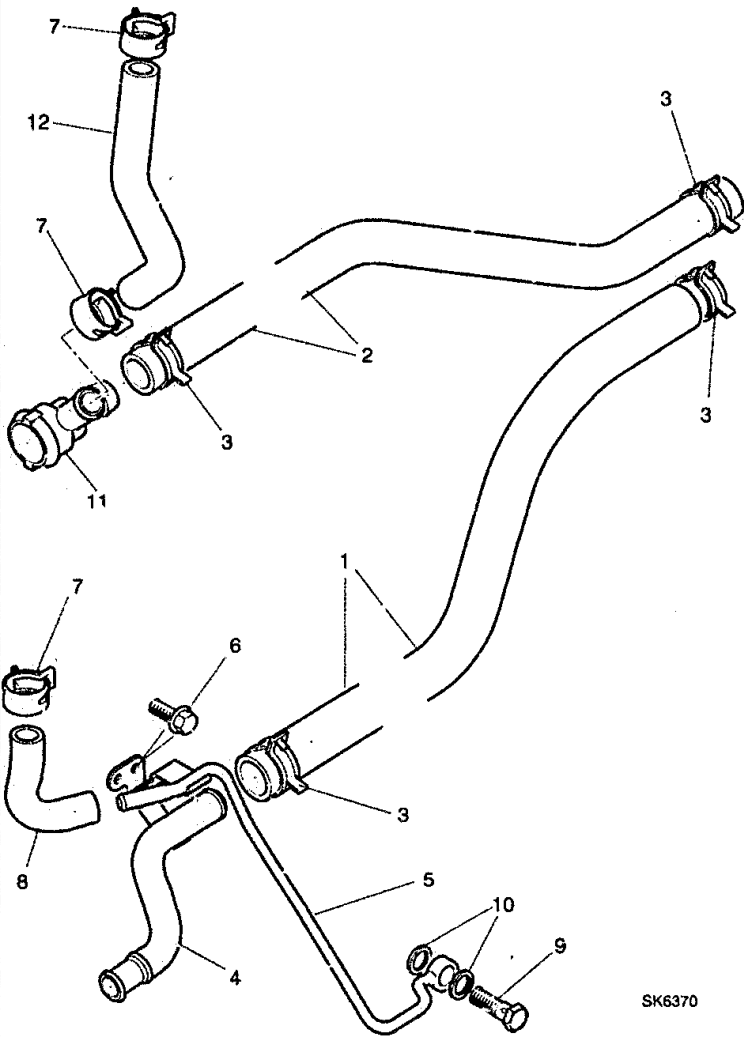

Illus Part Number

- 1 MNA 6711AC
- 2 MJA 6731AA
- 3 MNC 6714AE
- 4 MNC 6710AC
- 5 MNC 6726AD
- 6 MNC 6733AC
- 6 MNE 6733BA
- 7 MNC 6742AB
- 8 MNC 6721AA
- 9 MNC 6722AA
- 10 MNA 6730AB
- 11 JHC 302220

Description

- Water valve ..... 1
- Water valve heatshield ..... 1
- Water valve mounting bracket ..... 1
- Air conditioning water pump ..... 1
- Water pump mounting bracket ..... 1
- Heater hose-with valves ..... 1
- Heater hose-with valves ..... 1
- Heater hose-with valves ..... 1
- Heater hose ..... 1
- Heater hose ..... 1
- Instrument ..... 3
- Hose clamp ..... 3

Quantity Change Point Remarks

..... Except 4.0 Litre supercharged  
 ..... 4.0 Litre supercharged

HEATER PIPES FEED AND RETURN

Illus	Part Number	Description	Quantity	Change Point	Remarks
1	NCA 3945CD	Heater feed hose.....	1		Except 4.0 Litre supercharged
1	NCC 3945AC	Heater feed hose.....	1		4.0 Litre supercharged
2	NNE 3946CA	Heater return hose.....	1		
3	JHC 301720	Hose clamp-27mm.....	6		
4	NCA 3905BC	Heater feed pipe.....	1		
5	NCA 3148AA	Pipe.....	1		
6	JZS 100132	Screw-M6 x 14mm.....	2		
7	JHC 301621	Hose clamp.....	4		
8	NCA 3246AB	Hose.....	1	(1)	
8	NNE 3246BA	Hose.....	1	(2)	
9	NCA 4623AA	Banjo bolt.....	1		
10	JWV 110001	Washer.....	1		
11	NNE 3944BA	3 way connector.....	1		
12	NCA 3976AD	Hose.....	1	(1)	
12	NNE 3976CA	Hose.....	1	(2)	

SK6370

CHANGE POINTS:

(1) To (V) 853935

(2) From (V) 853936