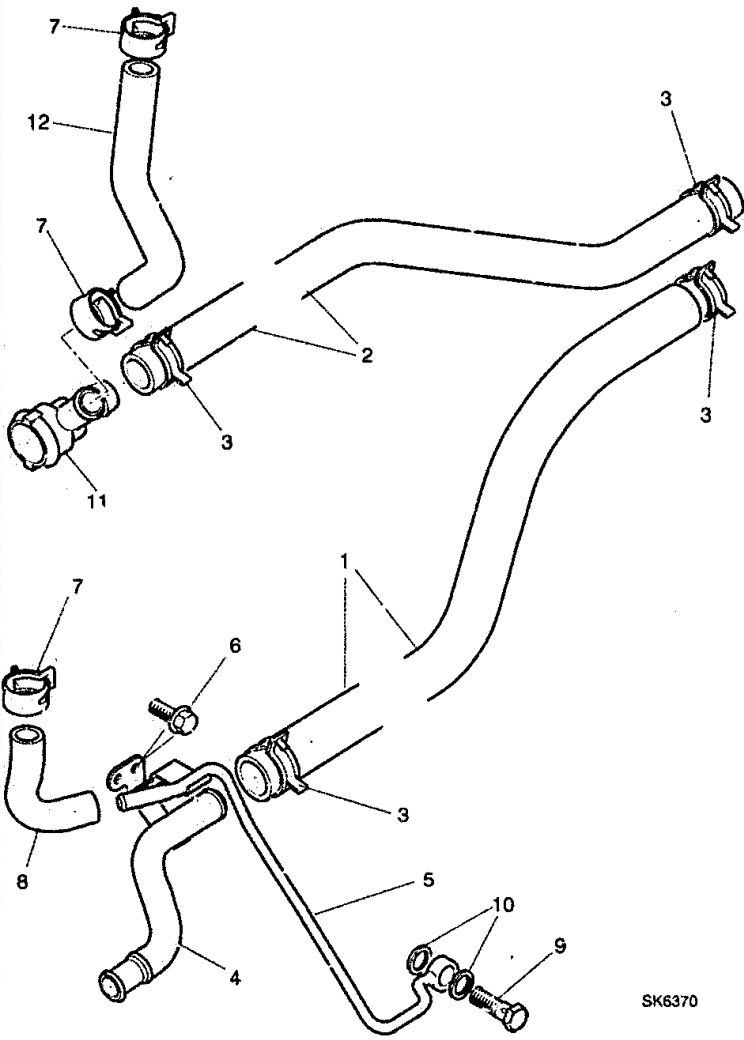

HEATER PIPES FEED AND RETURN

Illus	Part Number	Description	Quantity	Change Point	Remarks
1	NCA 3945CD	Heater feed hose.....	1		Except 4.0 Litre supercharged
1	NCC 3945AC	Heater feed hose.....	1		4.0 Litre supercharged
2	NNE 3946CA	Heater return hose.....	1		
3	JHC 301720	Hose clamp-27mm.....	6		
4	NCA 3905BC	Heater feed pipe.....	1		
5	NCA 3148AA	Pipe.....	1		
6	JZS 100132	Screw-M6 x 14mm.....	2		
7	JHC 301621	Hose clamp.....	4		
8	NCA 3246AB	Hose.....	1	(1)	
8	NNE 3246BA	Hose.....	1	(2)	
9	NCA 4623AA	Banjo bolt.....	1		
10	JWV 110001	Washer.....	1		
11	NNE 3944BA	3 way connector.....	1		
12	NCA 3976AD	Hose.....	1	(1)	
12	NNE 3976CA	Hose.....	1	(2)	

SK6370

CHANGE POINTS:

(1) To (V) 853935

(2) From (V) 853936