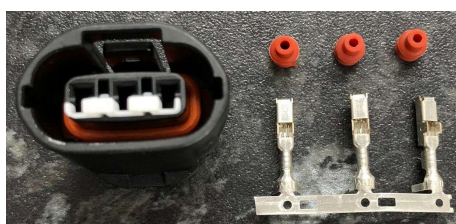

Toyota Distributors, Toyota 2JZ VVTI Pedal Position Sensor, Toyota 3RZ-FE Coil Pack Connector

<https://www.efihardware.com/products/c452/EFI-Connectors-with-4-Pins/page/2>

AUD 20.00

Expensive

Feb 03, 2018

Ebay: shopbhp

**BOUGHT**

Toyota 20v Distributor Plug Connector - LX17

US \$16.36

**Purge Valve**

MOTORCRAFT WPT-545

Standard S-1752

**Alternator**

Jun 08, 2018

shopbhp

Toyota Lexus 1UZ 2UZ Oval Alternator Plug Connector 3 Way - 90980-11349 - LX18

US \$11.47

<https://www.ebay.co.uk/itm/Toyota-Lexus-1UZ-2UZ-Oval-Alternator-Plug-Connector-3-Way-90980-11349-LX18/112874349832?hash=item1a47d5e508:g:utoAAOSwOyJarQJ4>