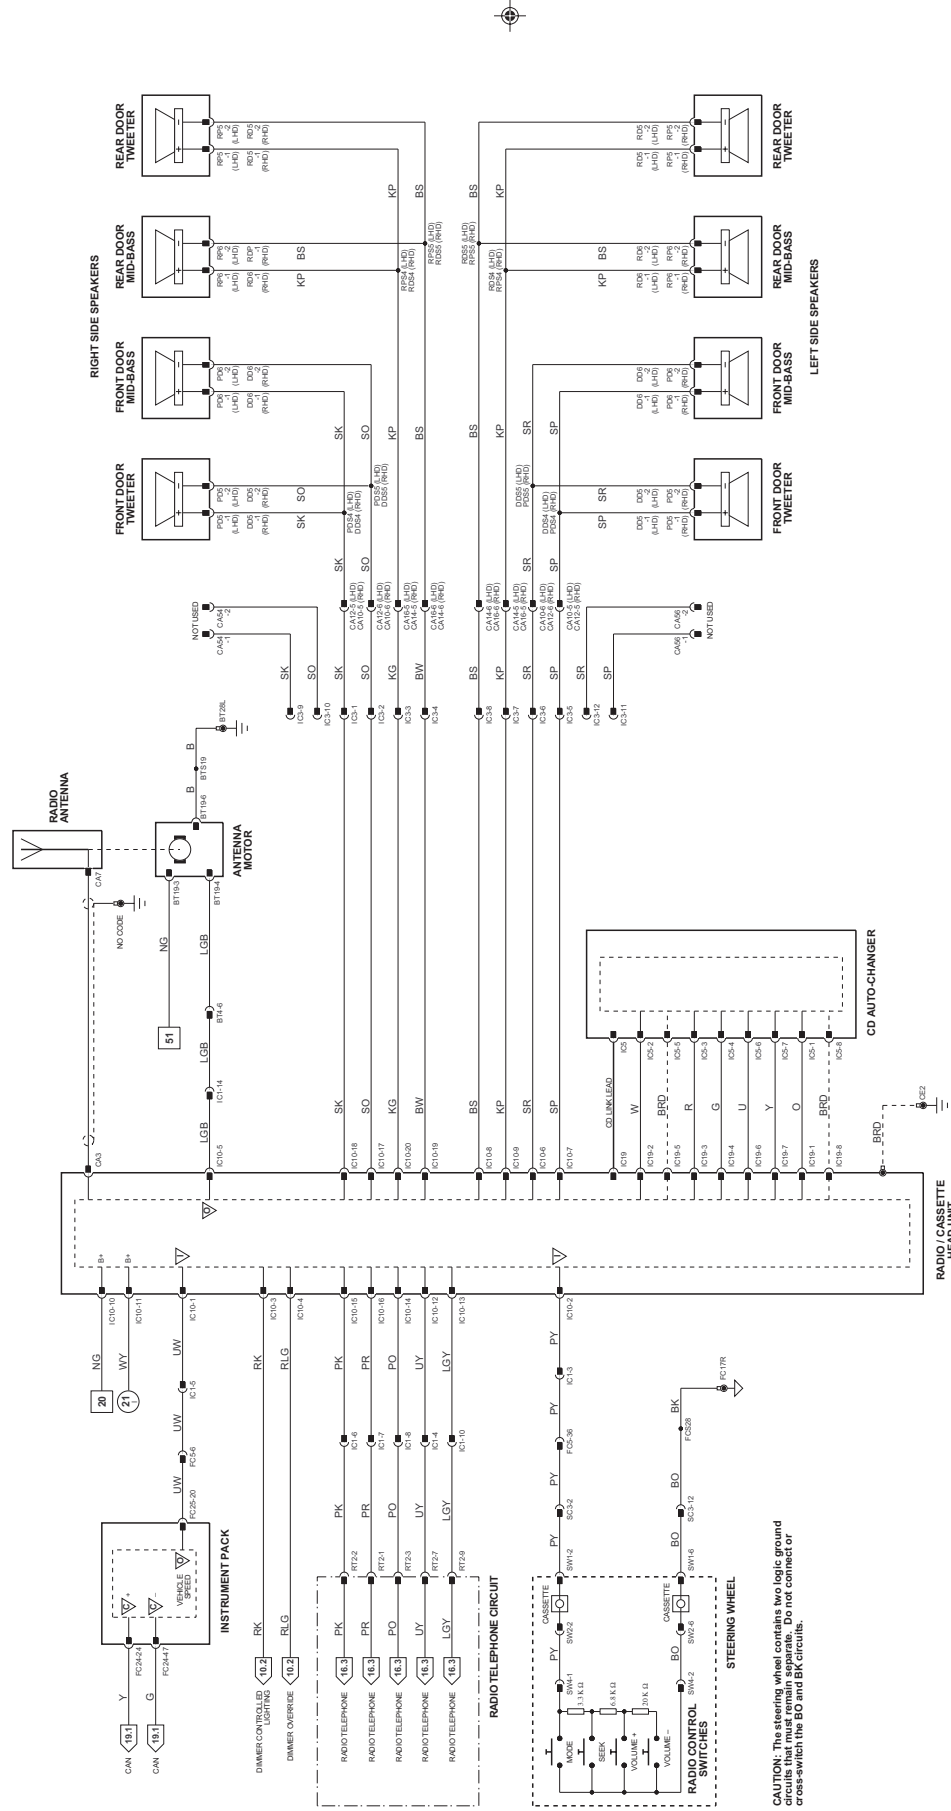

XJ Series 1999

Standard In-Car Entertainment

Standard In-Car Entertainment

Fig. 16.1

1 - 6	7 - 48	5 - 42	Fig. 01.2	Fig. 01.4	Fig. 02.1
1 - 4	49 - 83	49 - 60	Fig. 01.3	Fig. 01.5	
Input	Output	Signal Ground (SG)	CAN (Network)	SCP Network	
Serial and Encoded Communications	VARIANT: Standard ICE Vehicles	VIN RANGE: 833936	DATE OF ISSUE: SEPTEMBER 1998