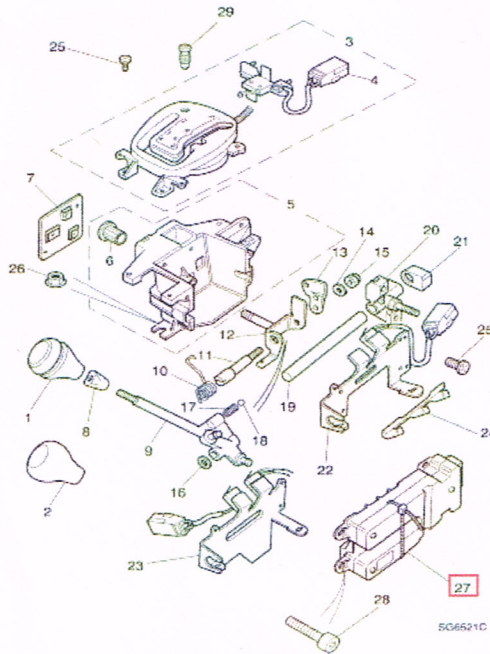

## PART NO. LNF6551AA - LINEAR SWITCH PARTS

Jaguar Classic Parts UK > Part no. LNF6551AA - Linear switch parts

### Part suitable for use in:

- XJ Series from (V)812317 to (V)F59525 (X308)

This part is not available to buy. [Contact Us](#) for further information.

Price	Quantity
LNF6551AA	Contact Us

This is part 27 on the illustration.