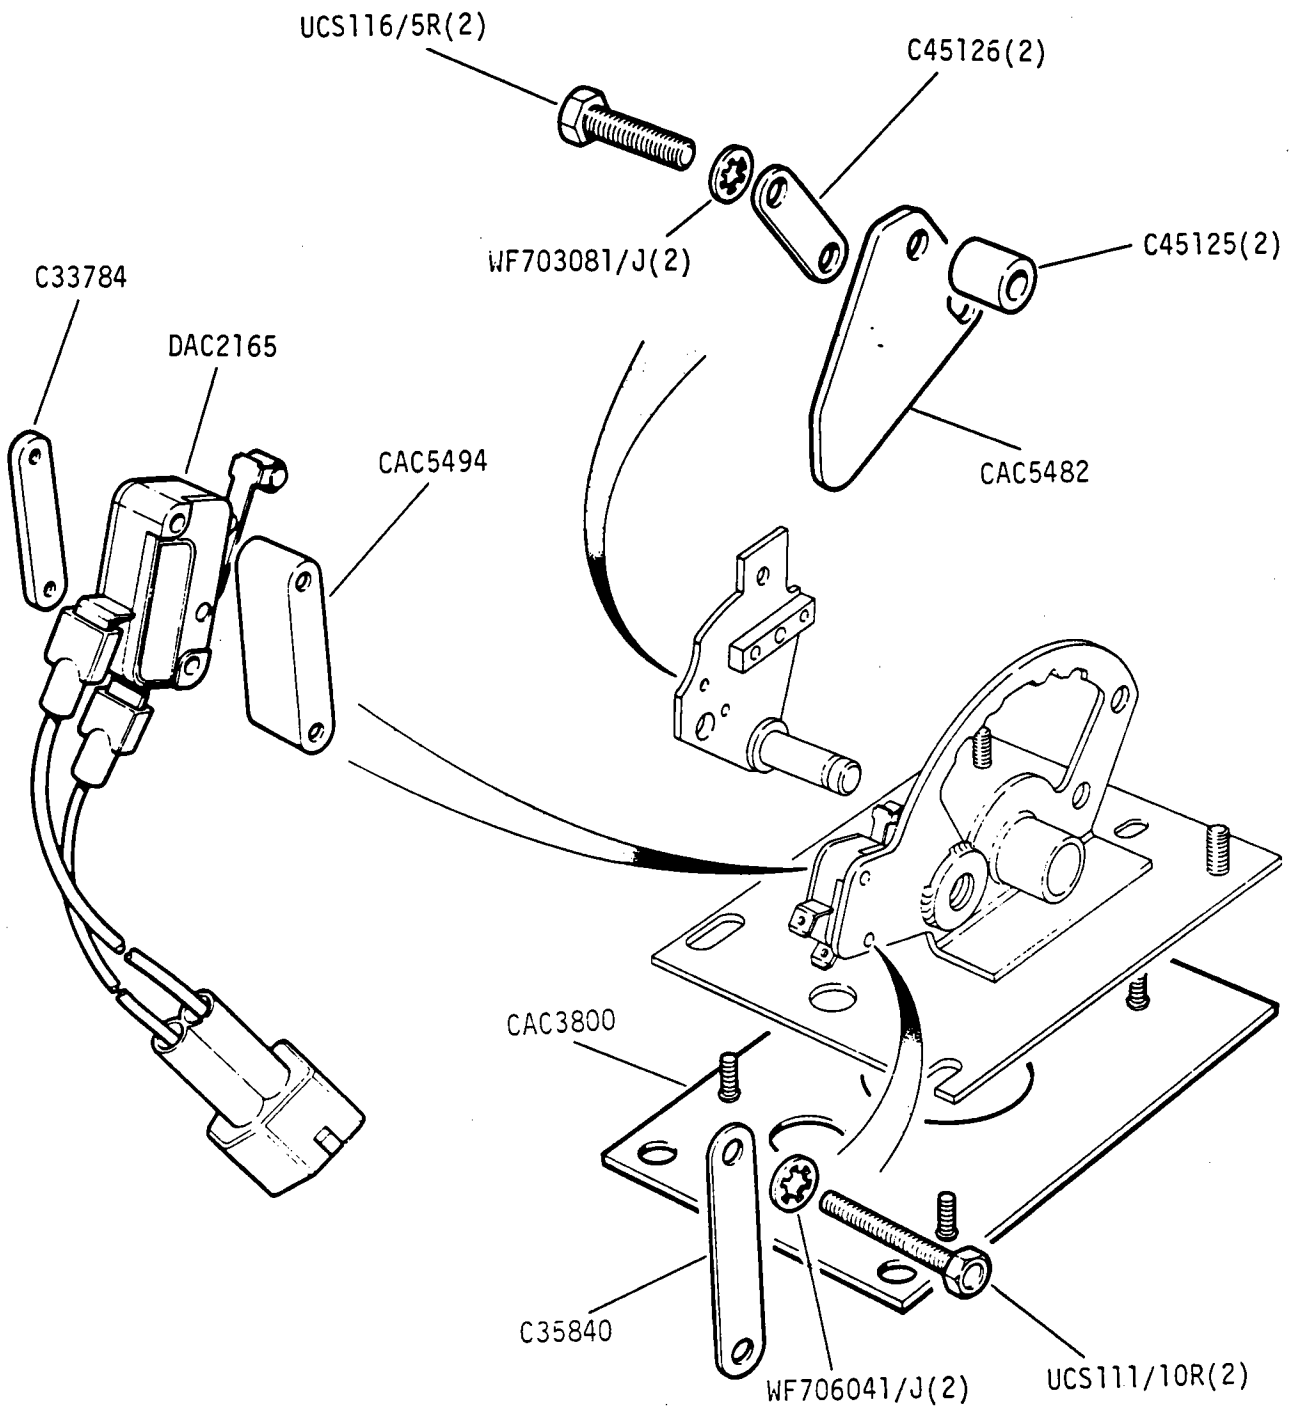

GROUP N
ACCESSORIES AND PAINT - speed control equipment

VS1988

Jaguar XJ6 3.4 and 4.2 and Jaguar Sovereign 4.2 Series 3
Daimler 4.2 and Jaguar Vanden Plas Series 3

2L 08L