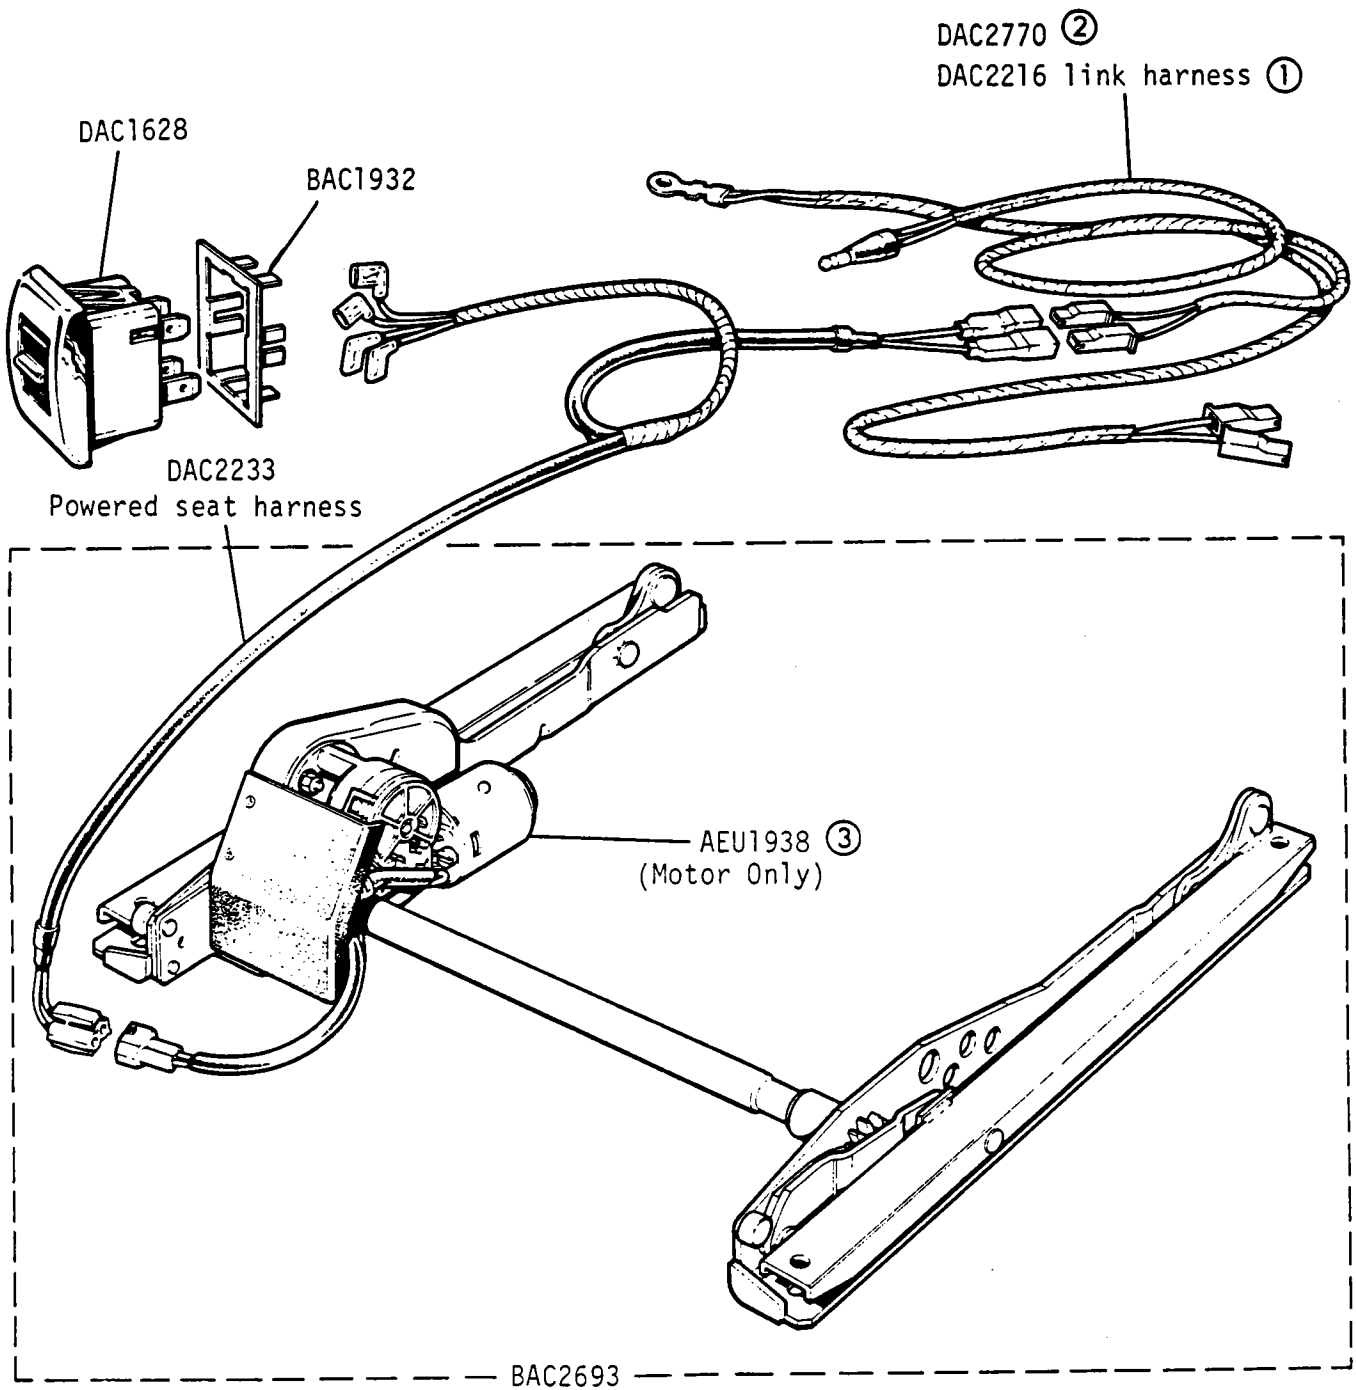

2L 05R

GROUP N  
 OPTIONAL EXTRAS - rise and fall seat mechanism

- ① For use when driver and passenger seats are rise and fall
- ② For use when driver only has rise and fall seats
- ③ AEU1939 Brush set for motor