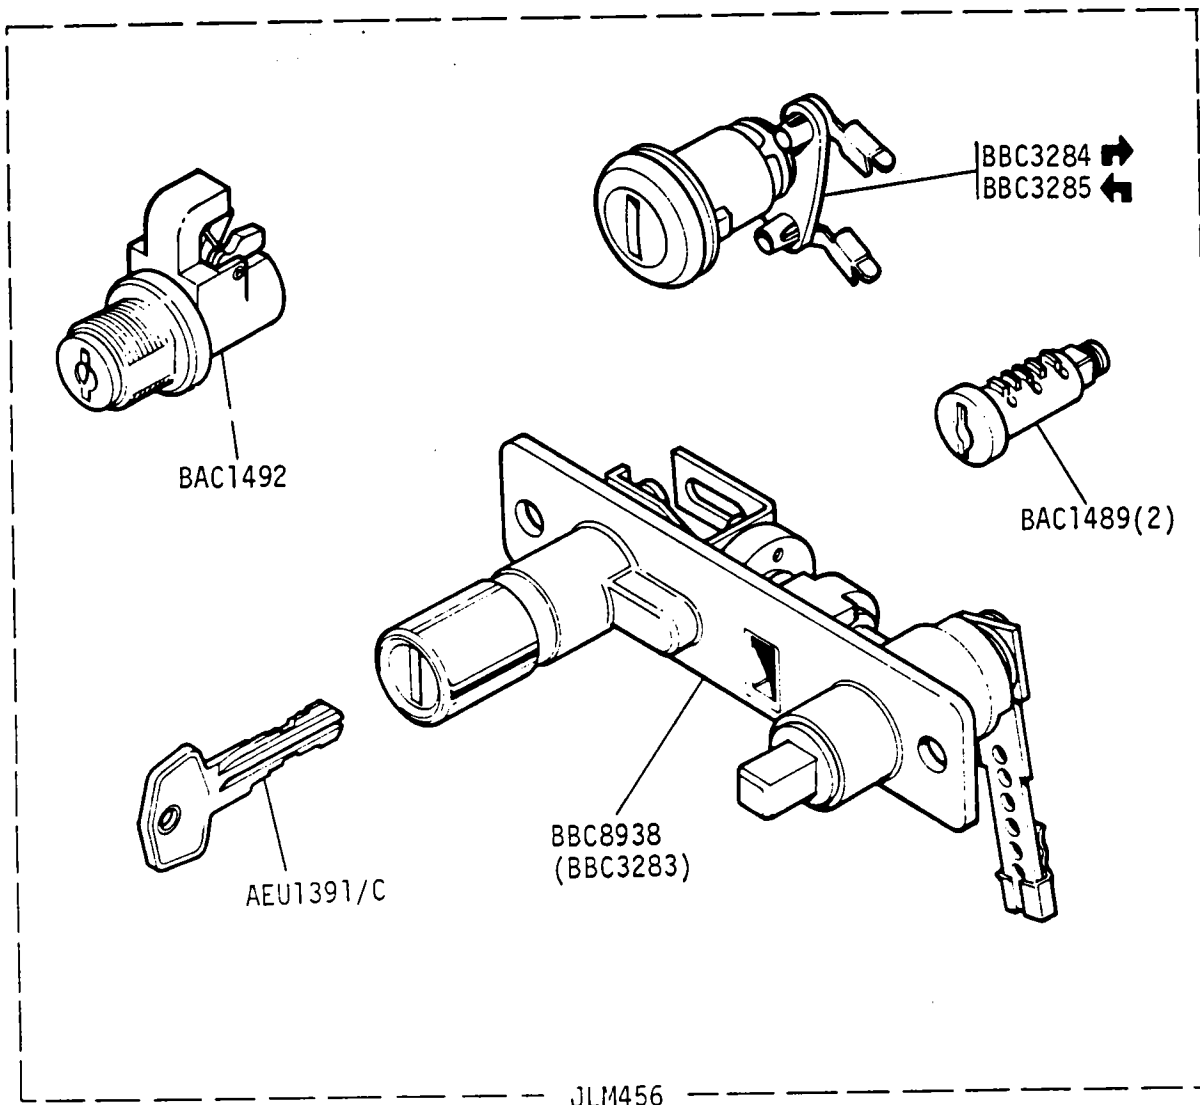

2L 06R

GROUP N  
ACCESSORIES AND PAINT - lock set

VS1954

Jaguar XJ6 3.4 and 4.2 and Jaguar Sovereign Series 3  
Daimler 4.2 and Jaguar Vanden Plas Series 3

2L 07L

GROUP N  
SPEED CONTROL EQUIPMENT - control cover and switch