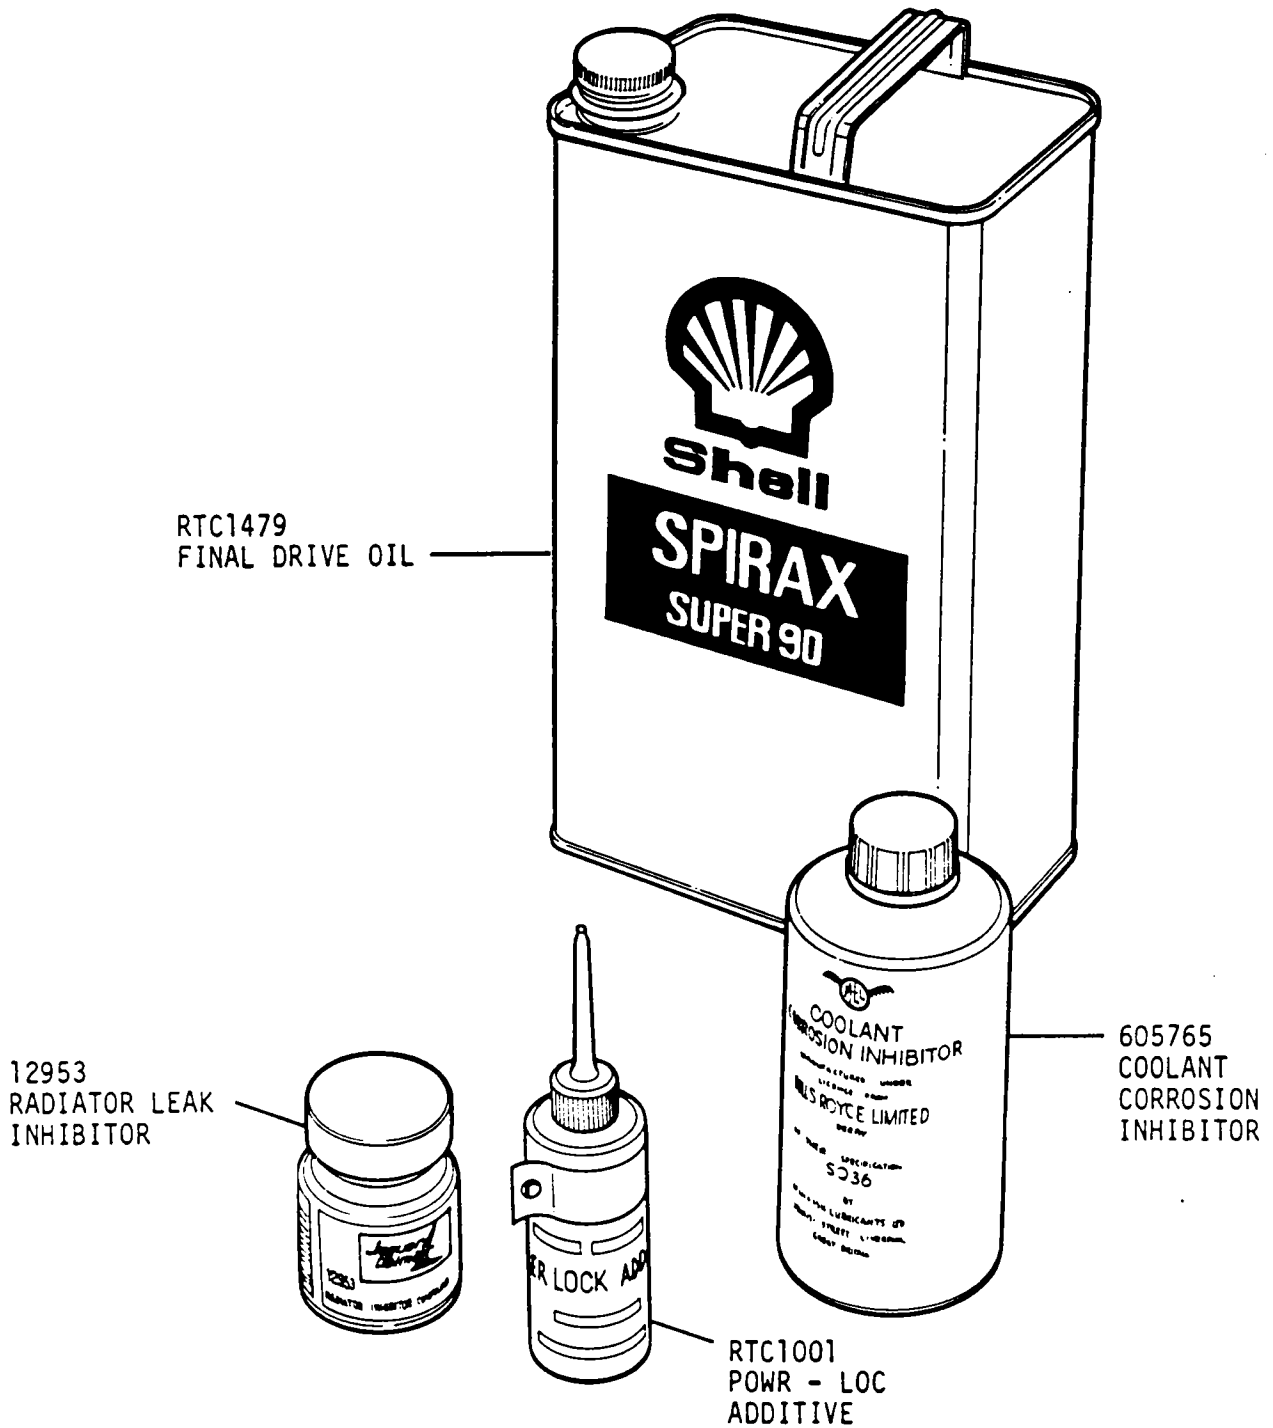

VS4438

Jaguar XJ6 3.4 and 4.2 and Jaguar Sovereign Series 3  
Daimler 4.2 and Jaguar Vanden Plas Series 3

2L 03R

GROUP N  
ACCESSORIES AND PAINT-paint

| <u>COLOUR</u>       | <u>BLVC NO</u> | <u>PART NUMBER</u> |
|---------------------|----------------|--------------------|
| Tudor White         | 215            | JLM 9034 C         |
| Windsor Blue        | 706            | JLM 9051 C         |
| Rhodium Silver      | 396            | JLM 9003 C         |
| Cobalt Blue         | 286            | JLM 9014 C         |
| Jaguar Racing Green | 705            | JLM 9049 C         |
| Steel               | 708            | JLM 9052 C         |
| Claret              | 310            | JLM 9013 C         |
| Cranberry           | 316            | JLM 9018 C         |
| Black               | 373            | JLM 9008 C         |
| Antelope            | 322            | JLM 9006 C         |
| Curlew              | 704            | JLM 9050 C         |
| Cirus Grey          | 320            | JLM 9012 C         |
| Regent Grey         | 315            | JLM 9028 C         |
| Sage                | 314            | JLM 9029 C         |
| Silversand          | 280            | JLM 9033 C         |
| Sebring Red         | 287            | JLM 9036 C         |