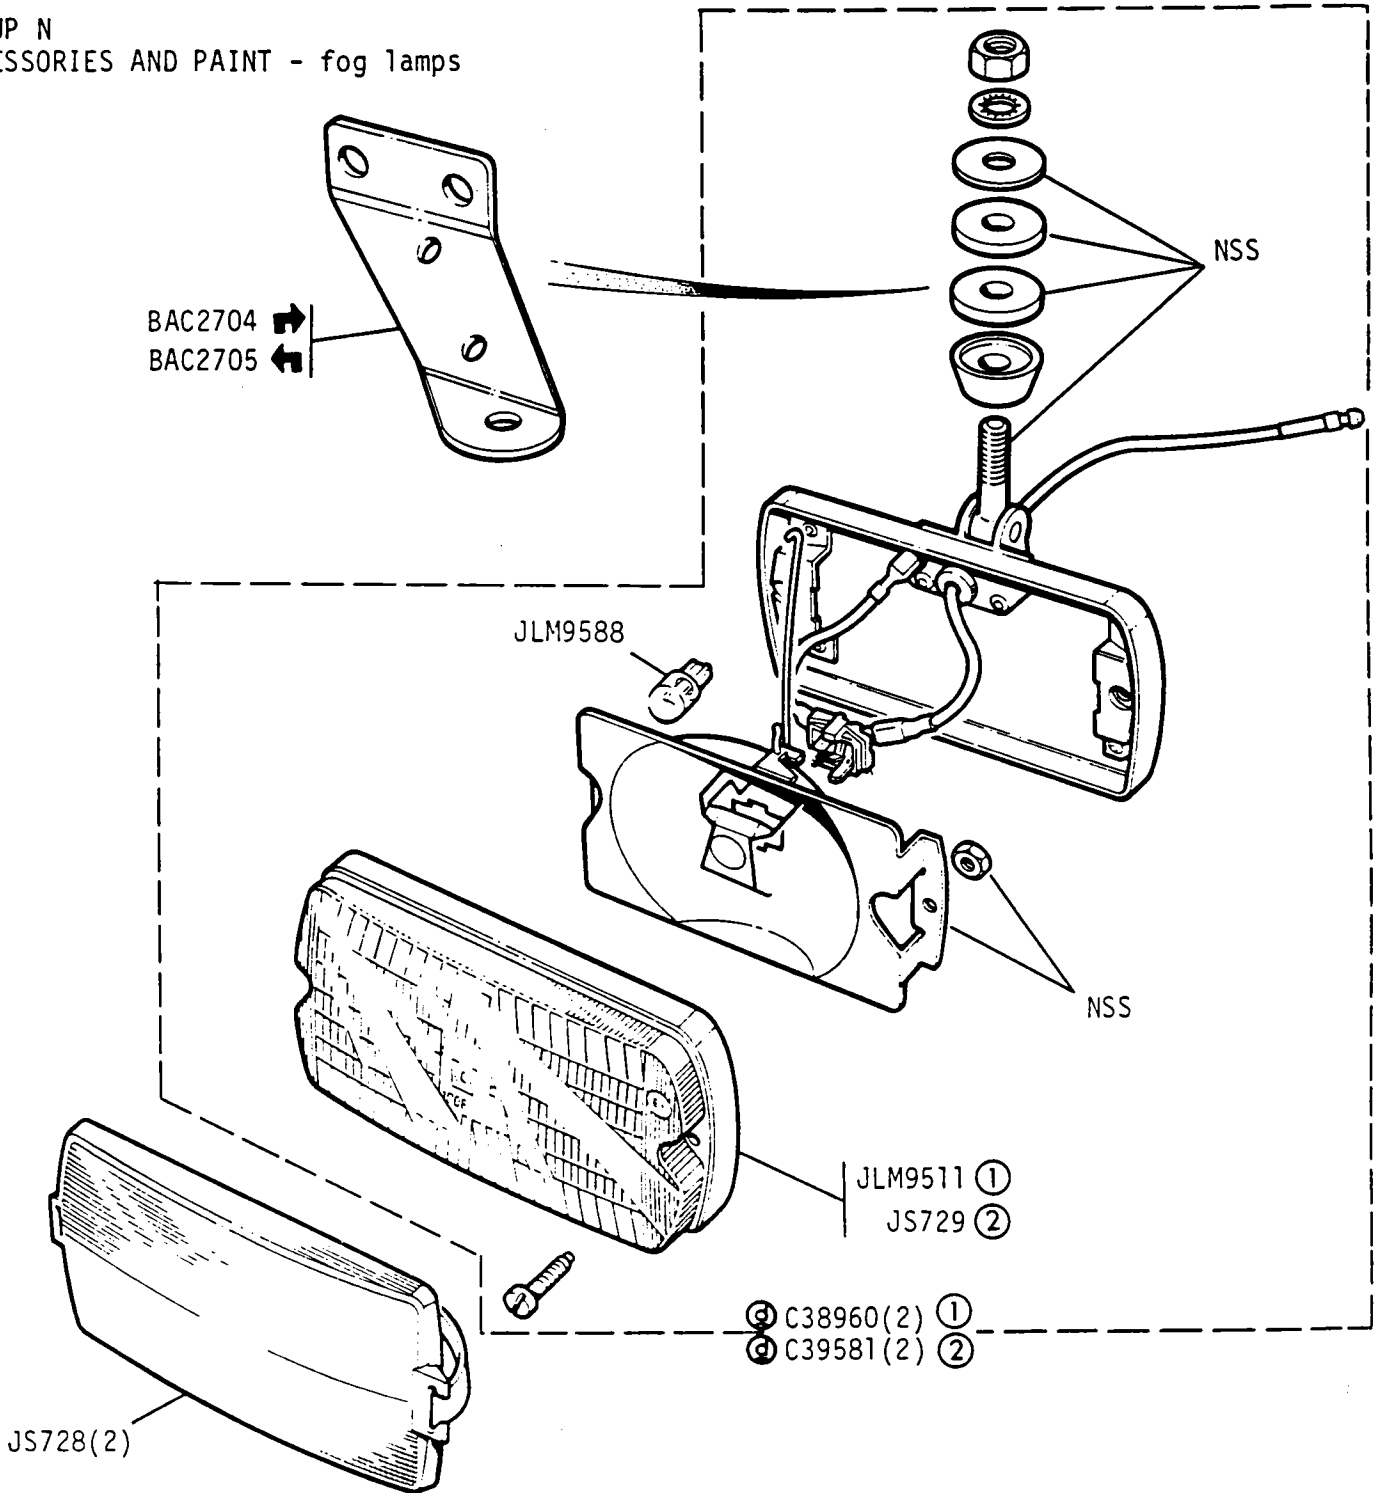

GROUP N
ACCESSORIES AND PAINT - fog lamps

- ① Clear lens
- ② Yellow lens

VS1782

Jaguar XJ6 3.4 and 4.2 and Jaguar Sovereign Series 3
Daimler 4.2 and Jaguar Vanden Plas Series 3

2L 06R