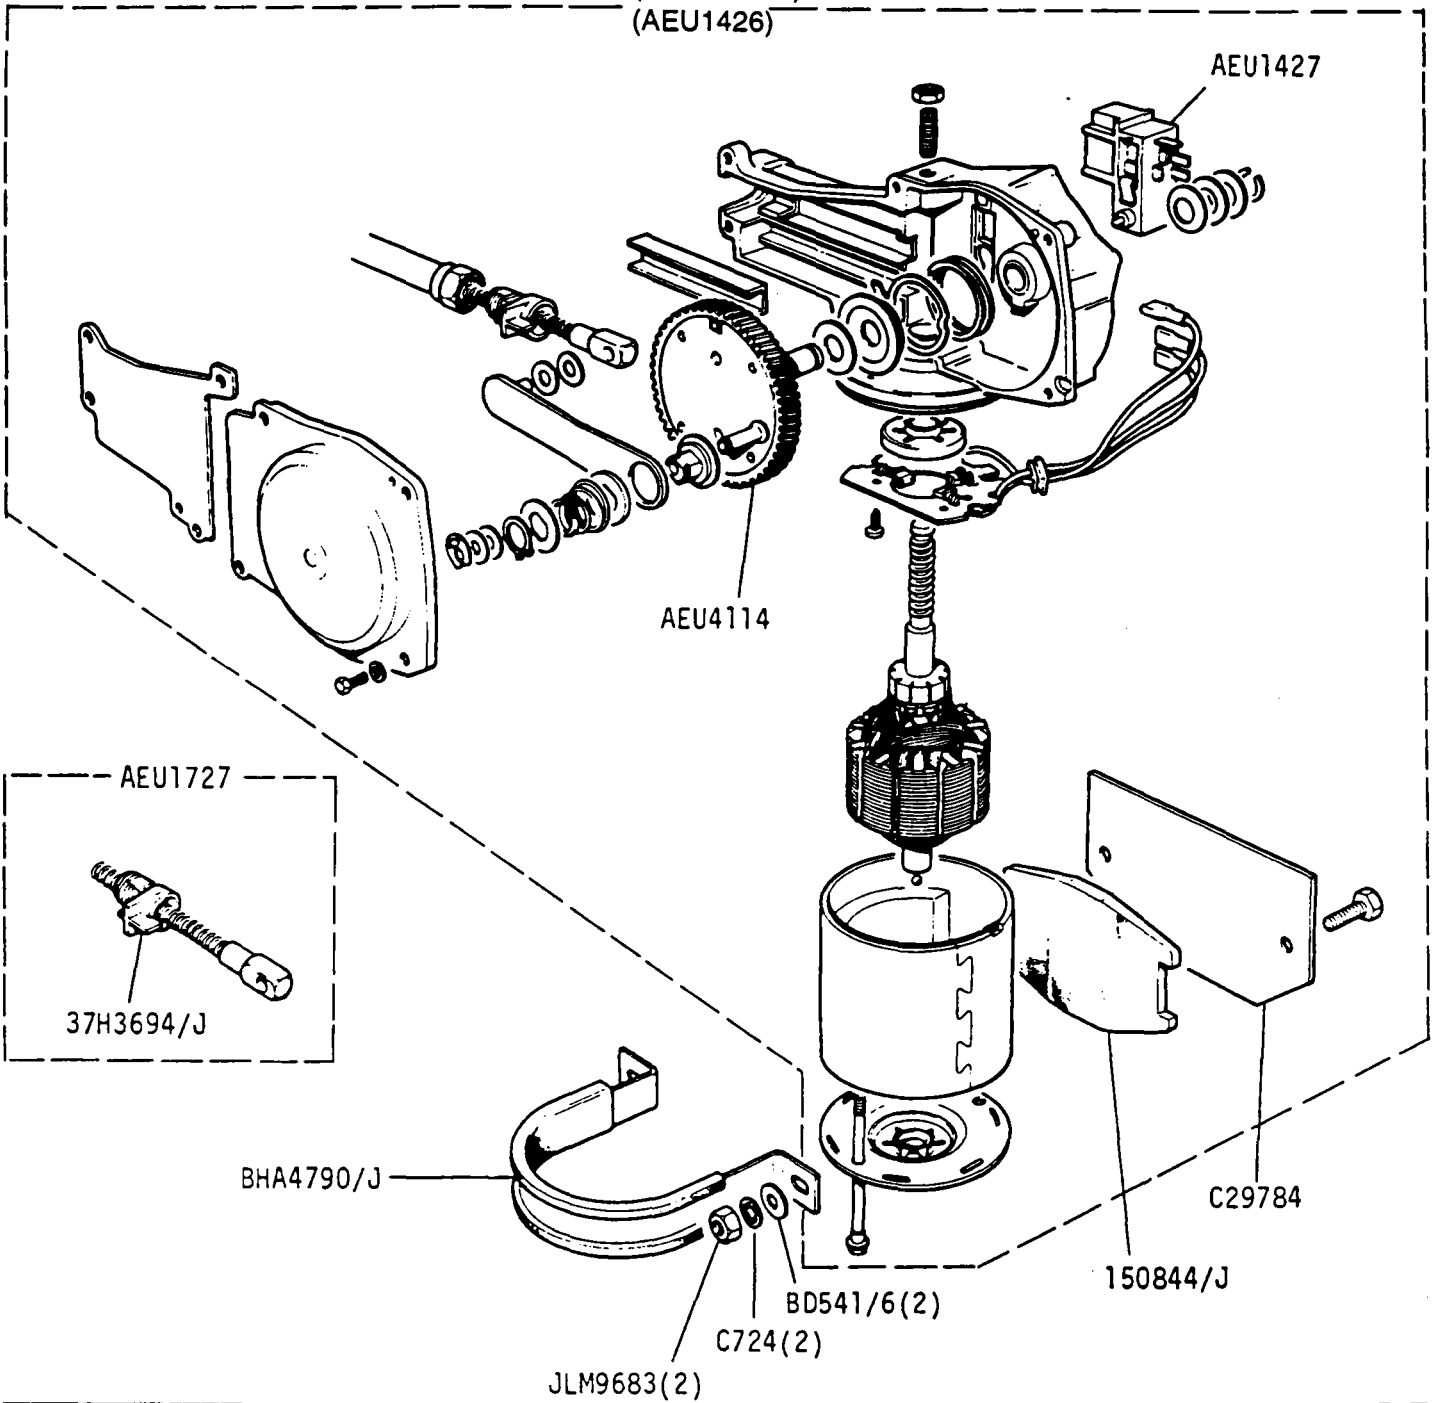

GROUP K
ELECTRICAL - windscreen wiper motor

JLM10632E
(AEU1426/E)
(AEU1426)

VS1850

Jaguar XJ6 3.4 and 4.2 and Jaguar Sovereign 4.2 Series 3
Daimler 4.2 and Jaguar Vanden Plas Series 3

2F O2L