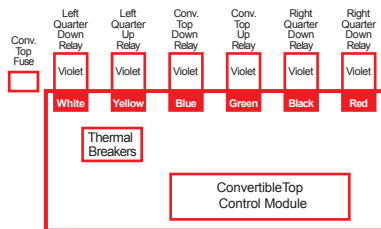

Relay Identification & Location

XJS[4.0L] 1995/96

Left Front Component Panel

Right Front Component Panel

Left Component Panel

Right Component Panel

Convertible Top Component Panel

Left Rear Components