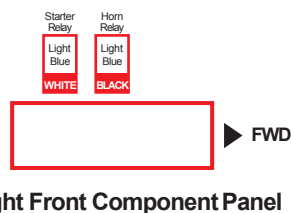

Relay Identification & Location

XJS[4.0L] 1995/96

Left Front Component Panel

Right Front Component Panel

Left Component Panel

Right Component Panel

Convertible Top Component Panel

Left Rear Components