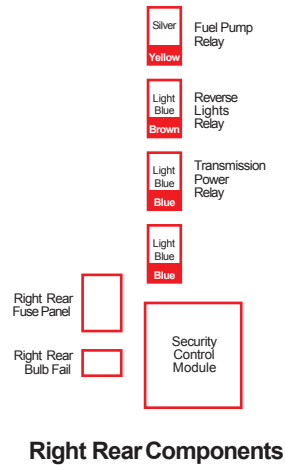

Relay Identification & Location

XJS[4.0L] 1995/96

Left Front Component Panel

Right Front Component Panel

Left Component Panel

Right Component Panel

Convertible Top Component Panel

Left Rear Components

Right Rear Components