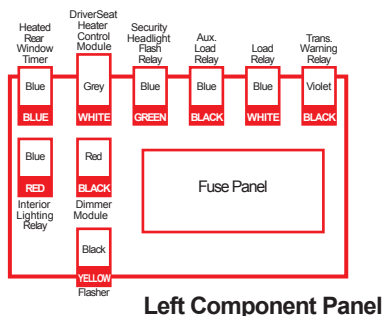

Relay Identification & Location

XJS[4.0L] 1995/96

Left Front Component Panel

Right Front Component Panel

Left Component Panel

Right Component Panel

Convertible Top Component Panel

Left Rear Components

Right Rear Components