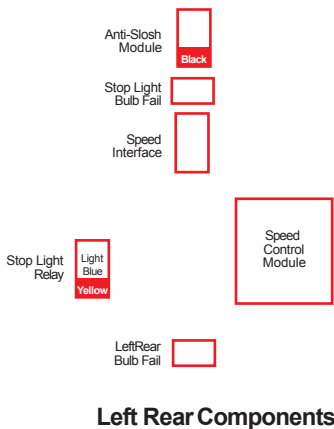

Relay Identification & Location

XJS[4.0L] 1995/96

Left Front Component Panel

Right Front Component Panel

Left Component Panel

Right Component Panel

Convertible Top Component Panel

Left Rear Components

Right Rear Components