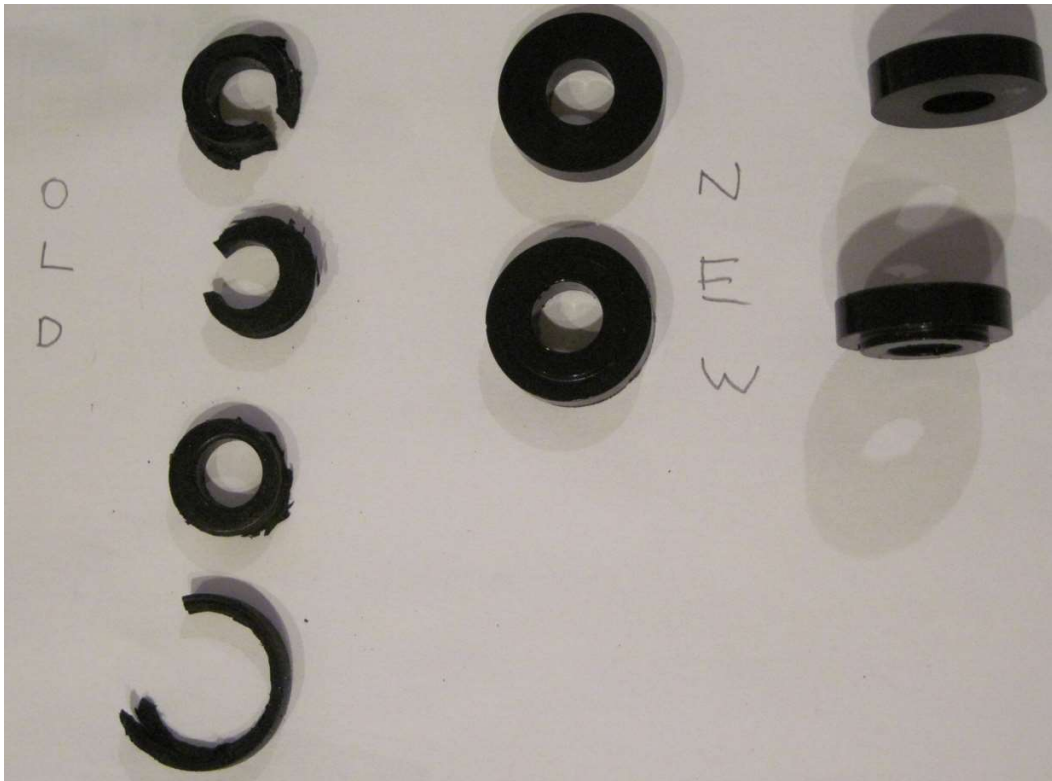

Bushes are items 10 & 13 below (2 per bolt)

Mine old & new

Top sets (2 gold bolts) replaced on my car: