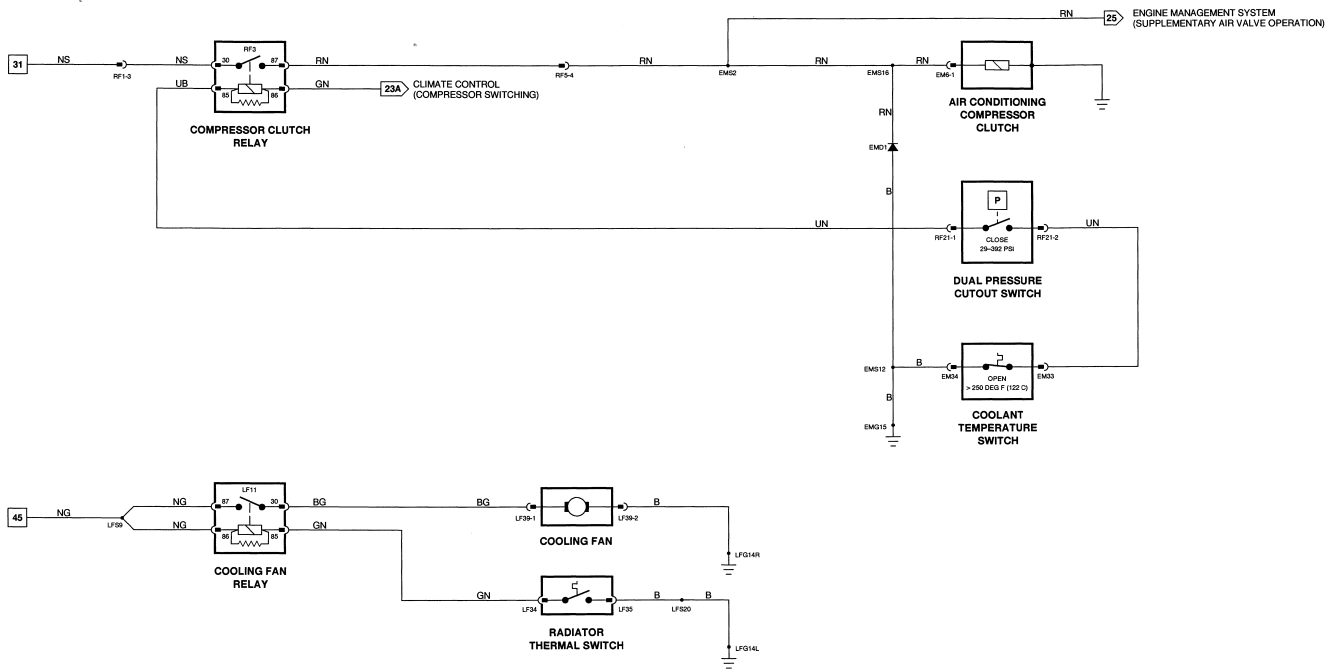

XJS V12 1994

A/C Compressor Clutch; Aux. Cooling Fan (VIN 190529 ON) (R134a A/C System)

□ BATTERY POWER (FIG 1)

◇ IGNITION POWER (FIG 2)

▷ FIG NUMBER REFERENCE