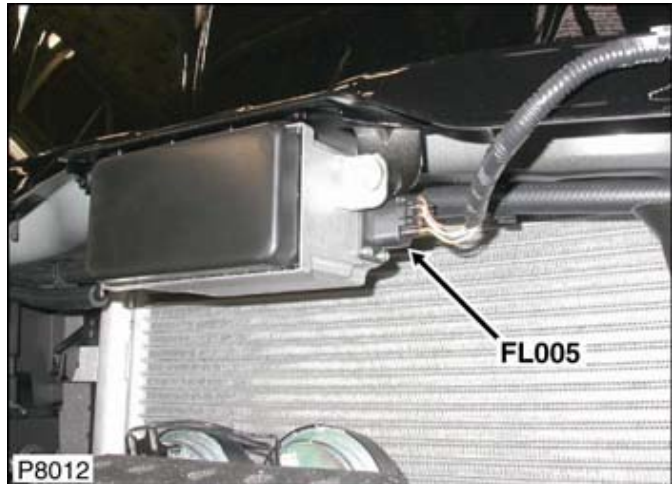

Connector: **FL005**

CONNECTOR HOUSING NOT SERVICEABLE

Description: **Speed control sensor**

Location: **Behind center of bumper**

Qualifier:

Part No.: **YPC801300**

Colour: **BLACK**

Cavities: **5WY**

Harness:

Wire Chart

CAV	CSA	COL	CCT	DESTN
1	0.5	Y	(GTDAC)	FL048
2	0.5	B	(GTDAC)	G01BR
3	0.5	U	(GTDAC)	FL070
4	0.5	Y	(GTDAC)	FL070
5	0.5	NW	(GTDAC)	S/JOINT FLS04