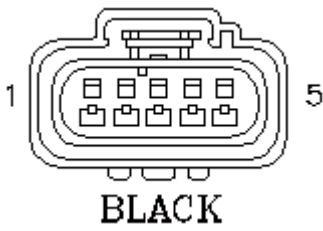

Connector: **FL005**

CONNECTOR HOUSING NOT SERVICEABLE

Description: **Speed control sensor**

Location: **Behind center of bumper**

Qualifier:

Part No.: **YPC801300**

Colour: **BLACK**

Cavities: **5WY**